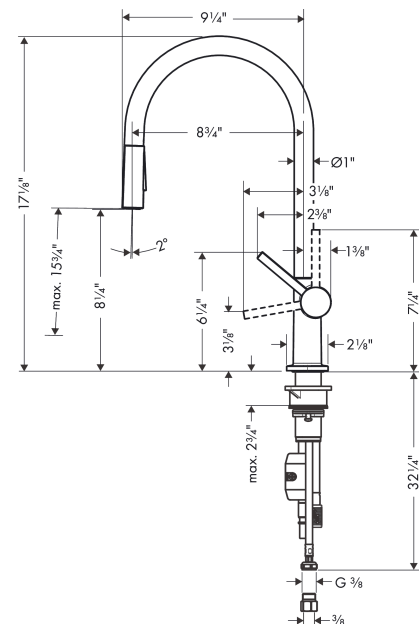

Talis N
HighArc Kitchen Faucet, O-Style 2-Spray Pull-Down, 1.75 GPM
 Finishes : **chrome** Part no. : **72800001**

Description

Features

- Swivel range adjustable in 4 steps 60°, 110°, 150° or 360°
- Aerated spray, needle spray
- Toggle spray diverter
- MagFit magnetic sprayhead docking
- Single-hole installation
- Flow: 1.75 GPM (6.6 L/Min)
- Ceramic cartridge
- 3/8" connections
- Integrated double backflow prevention
- 1 3/8" Mounting hole required
- Single lever kitchen mixer, connection hoses, Fastening set, Assembly instructions

Item details

List Price \$ 550.00

Technology

Compliance

Product image

Scale drawing

Talis N
HighArc Kitchen Faucet, O-Style 2-Spray Pull-Down, 1.75 GPM
 Finishes : **chrome** Part no. : **72800001**

Exploded drawing