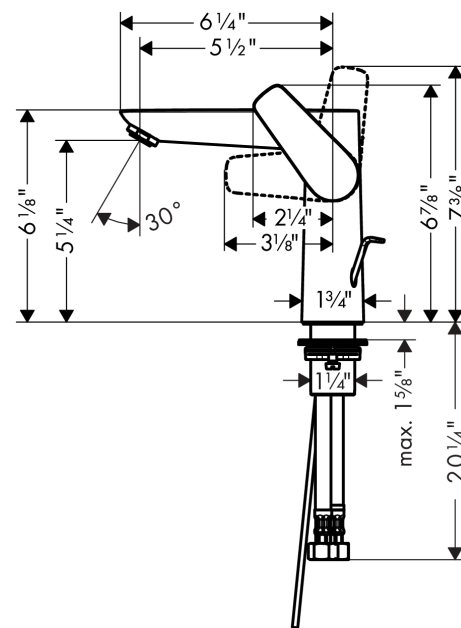

Talis E
Single-Hole Faucet 150 with Pop-Up Drain, 1.2 GPM
 Finishes : **brushed nickel** Part no. : **71754821**

Description

Features

- Aerated spray
- Flow: 1.2 GPM (4.5 L/Min)
- Ceramic cartridge
- Includes pop-up drain

Item details

List Price \$ 425.00

Technology

Compliance

Product image

Scale drawing

Talis E
Single-Hole Faucet 150 with Pop-Up Drain, 1.2 GPM
 Finishes : **brushed nickel** Part no. : **71754821**

Exploded drawing

Year of production: >11/16

Talis E
Single-Hole Faucet 150 with Pop-Up Drain, 1.2 GPM
 Finishes : **brushed nickel** Part no. : **71754821**

Spare parts list

Year of production: >11/16

Pos.	Description	Part no.	Price	PU
1	handle	92777820	-	1
2	screw cover	95704000	-	1
3	flange	95493820	-	1
4	nut	95178000	-	1
5	O-ring 24x2	98388000	-	1
6	cartridge, assy	95973001	-	1
7	seal	98865000	-	1
8	aerator M24x1 (4,5 l/min)	92877820	-	1
9	flat seal	98749000	-	1
10	fixing set (Ø 32)	13961000	-	1
11	lever collar	97548000	-	1
12	connection hose 17½" M10x1 3/8"	94071001	-	1
13	pull rod	96657820	-	1
a	pop up waste	88509820	-	1