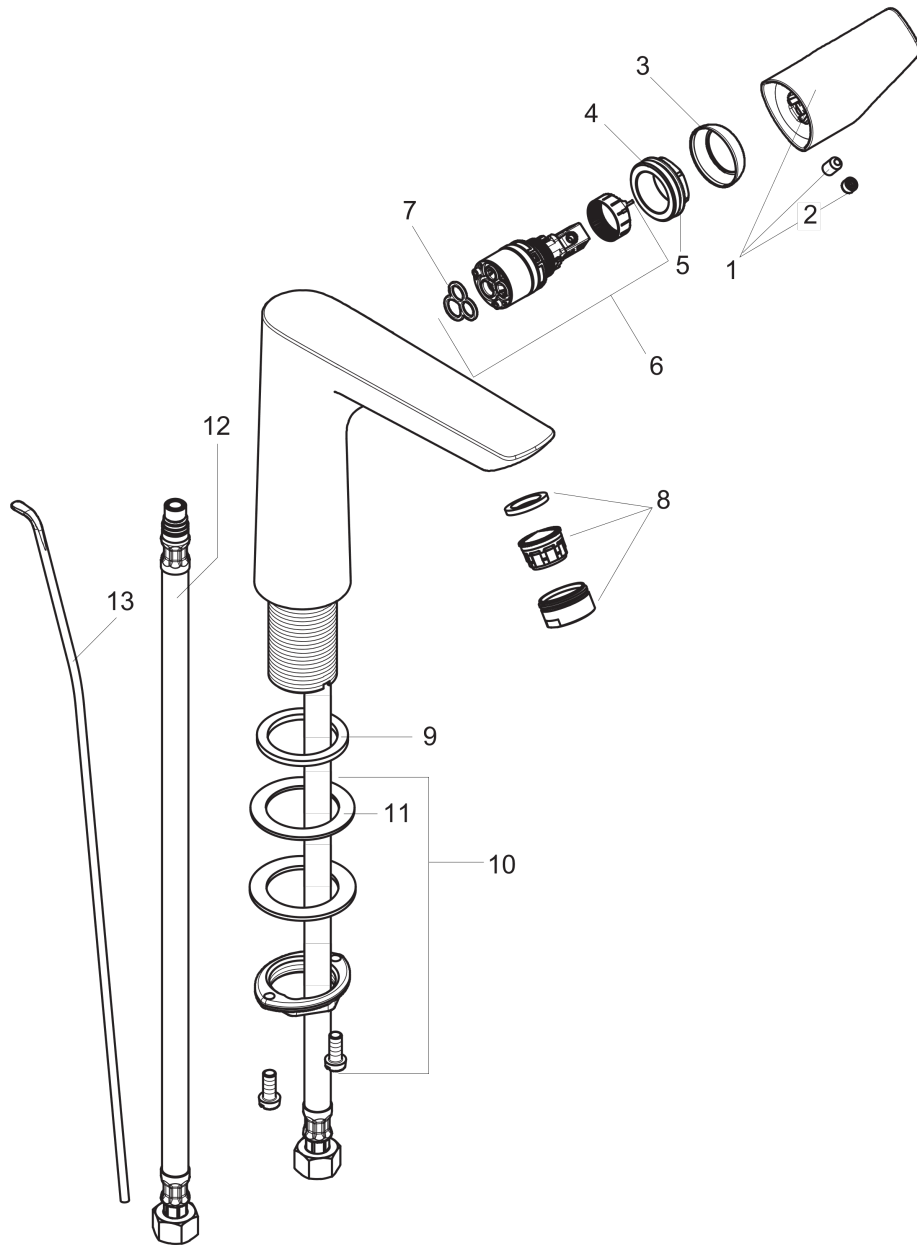

Talis E
Single-Hole Faucet 150 with Pop-Up Drain, 1.2 GPM
 Finishes : **brushed nickel** Part no. : **71754821**

Description

Features

- Aerated spray
- Flow: 1.2 GPM (4.5 L/Min)
- Ceramic cartridge
- Includes pop-up drain

Item details

List Price \$ 425.00

Technology

Compliance

Product image

Scale drawing

Talis E
Single-Hole Faucet 150 with Pop-Up Drain, 1.2 GPM
 Finishes : **brushed nickel** Part no. : **71754821**

Exploded drawing

Year of production: >11/16

Talis E
Single-Hole Faucet 150 with Pop-Up Drain, 1.2 GPM
 Finishes : **brushed nickel** Part no. : **71754821**

Spare parts list

Year of production: >11/16

Pos.	Description	Part no.	Price	PU
1	handle	92777820	-	1
2	screw cover	95704000	-	1
3	flange	95493820	-	1
4	nut	95178000	-	1
5	O-ring 24x2	98388000	-	1
6	cartridge, assy	95973001	-	1
7	seal	98865000	-	1
8	aerator M24x1 (4,5 l/min)	92877820	-	1
9	flat seal	98749000	-	1
10	fixing set (Ø 32)	13961000	-	1
11	lever collar	97548000	-	1
12	connection hose 17½" M10x1 3/8"	94071001	-	1
13	pull rod	96657820	-	1
a	pop up waste	88509820	-	1