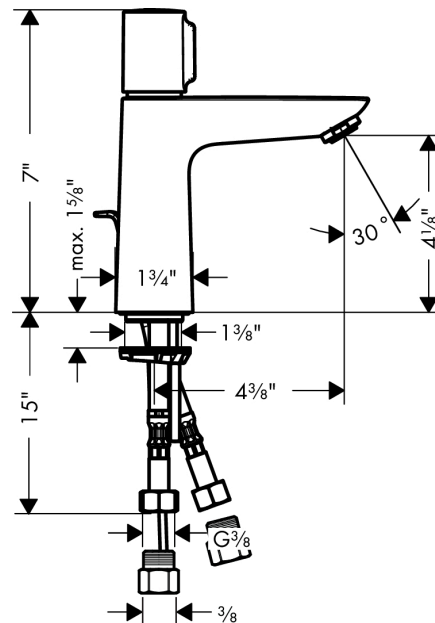

Talis Select E
Single-Hole Faucet 110 with Pop-Up Drain, 1.2 GPM
 Finishes : **brushed nickel** Part no. : **71750821**

Description

Features

- Aerated spray
- Flow: 1.2 GPM (4.5 L/Min)
- Select cartridge for easy, intuitive operation: Push handle to turn water on and off, and turn to adjust temperature
- Includes pop-up drain

Item details

List Price \$ 307.00

Technology

Compliance

Product image

Scale drawing

Talis Select E
Single-Hole Faucet 110 with Pop-Up Drain, 1.2 GPM
 Finishes : **brushed nickel** Part no. : **71750821**

Exploded drawing

Year of production: >11/16

Talis Select E
Single-Hole Faucet 110 with Pop-Up Drain, 1.2 GPM
 Finishes : **brushed nickel** Part no. : **71750821**

Spare parts list

Year of production: >11/16

Pos.	Description	Part no.	Price	PU
1	handle	92525820	-	1
2	adapter for handle	92526000	-	1
3	nut	92528000	-	1
4	O-ring 27x1,5	92527000	-	1
5	cartridge, assy	92529000	-	1
6	O-Ring 28x2	98194000	-	1
7	adapter for cartridge	98866000	-	1
8	O-ring 23x2	98398000	-	1
9	screw M8 x 68	97736000	-	1
10	seal Ø 42	98722000	-	1
11	fixing set	96016000	-	1
12	connection hose 450 mm M8x0,75 G3/8	92531000	-	1
13	O-ring 7x1,5	98422000	-	1
14	non return valve DW 10	96456000	-	1
15	filter	92532000	-	1
16	sealing set	92533000	-	1
17	adapter for connection hose	88802000	-	1
18	aerator M24x1 (4,5 l/min)	92812820	-	1
a	pull rod	96657820	-	1
b	pop up waste	88509820	-	1