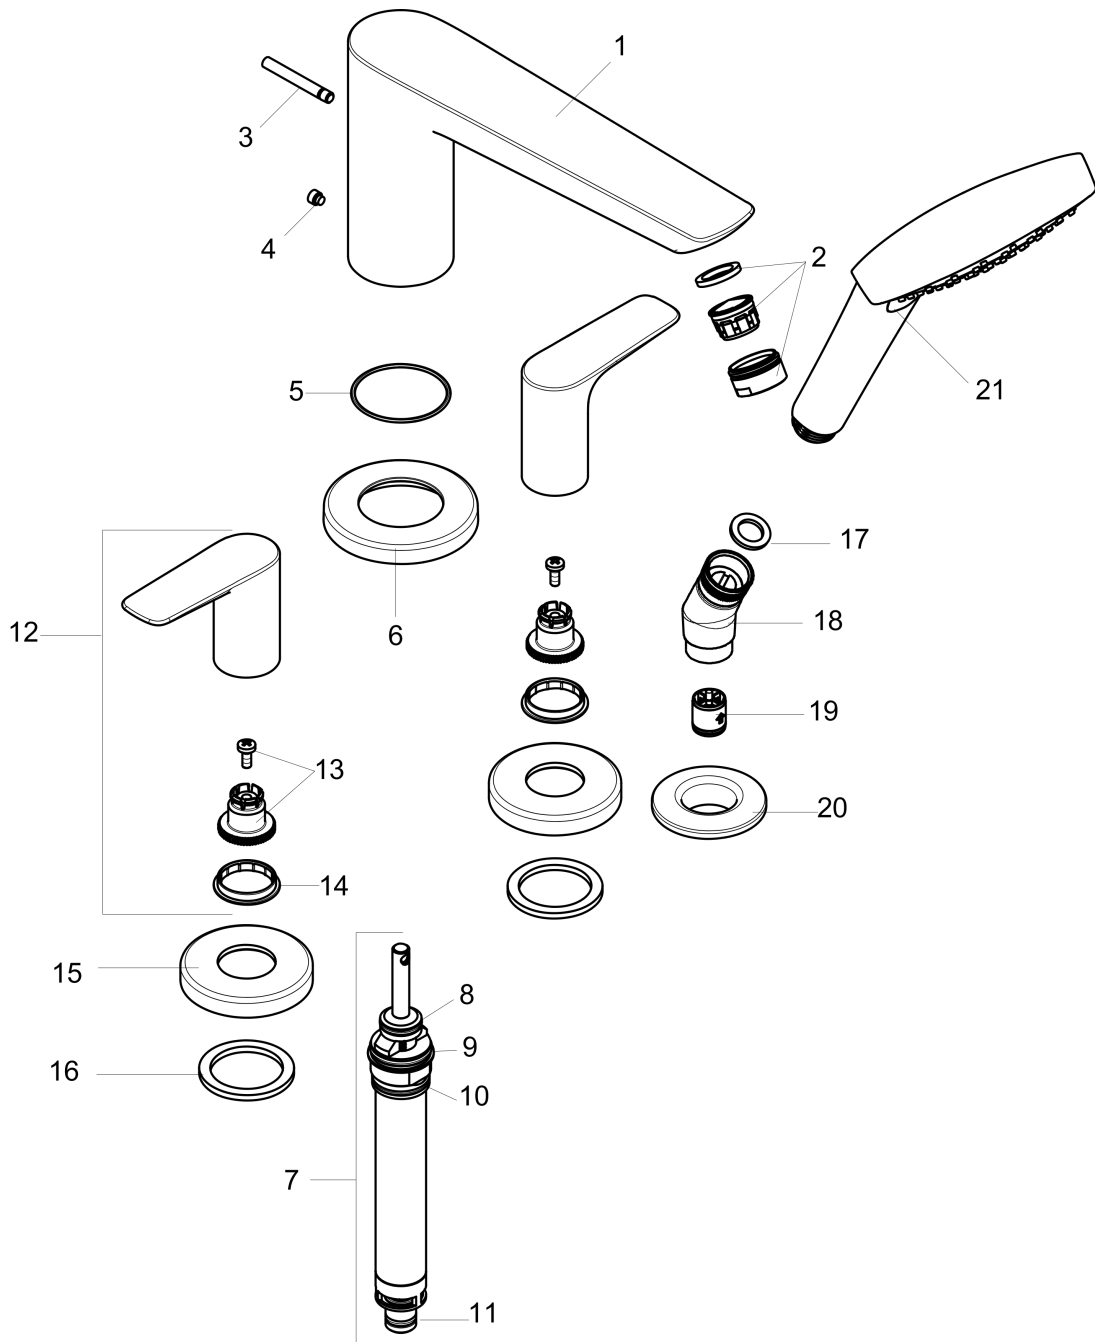

Talis E
4-Hole Roman Tub Set Trim with 1.8 GPM Handshower
 Finishes : **chrome** Part no. : **71744001**

Exploded drawing

Year of production: >07/18

Talis E
4-Hole Roman Tub Set Trim with 1.8 GPM Handshower
 Finishes : **chrome** Part no. : **71744001**

Spare parts list

Year of production: >07/18

Pos.	Description	Part no.	Price	PU
1	spout cpl.	92780000	-	1
2	aerator M24x1 (30 l/min)	96512000	-	1
3	diverter knob	98707000	-	1
4	hollow set screw M6x6	97660000	-	1
5	O-ring 41x1,5	98168000	-	1
6	escutcheon Ø 70 mm	97779000	-	1
7	selector assy	96775000	-	1
8	O-Ring 14x2,5	98189000	-	1
9	O-Ring 23x2,5	98183000	-	1
10	O-Ring 22x2	98185000	-	1
11	O-ring 9x2,5	98217000	-	1
12	handle	92779000	-	1
13	handle fixing set	94184000	-	1
14	set of color-rings cold / hot water	95819000	-	1
15	escutcheon	31098000	-	1
16	flat seal	98749000	-	1
17	filter packing	94246000	-	1
18	shower holder	28071000	-	1
19	set of non return valves DW 15	94074000	-	1
20	escutcheon Ø 52 mm	97159820	-	1
21	handshower	04752000	-	1