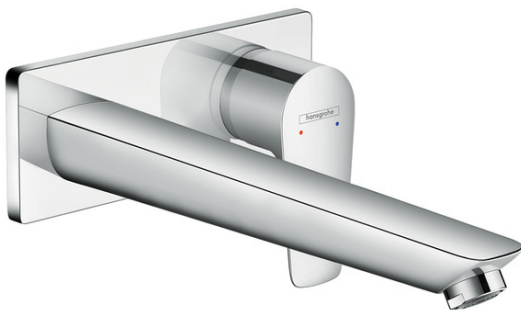

Talis E
Wall-Mounted Single-Handle Faucet Trim, 1.2 GPM
 Finishes : **chrome** Part no. : **71734001**

Description

Features

- Aerated spray
- Flow: 1.2 GPM (4.5 L/Min)
- Ceramic cartridge

Item details

List Price \$ 261.00

Technology

Compliance

Product image

Scale drawing

Talis E
Wall-Mounted Single-Handle Faucet Trim, 1.2 GPM
 Finishes : **chrome** Part no. : **71734001**

Exploded drawing

Year of production: >01/17

Talis E
Wall-Mounted Single-Handle Faucet Trim, 1.2 GPM
 Finishes : **chrome** Part no. : **71734001**