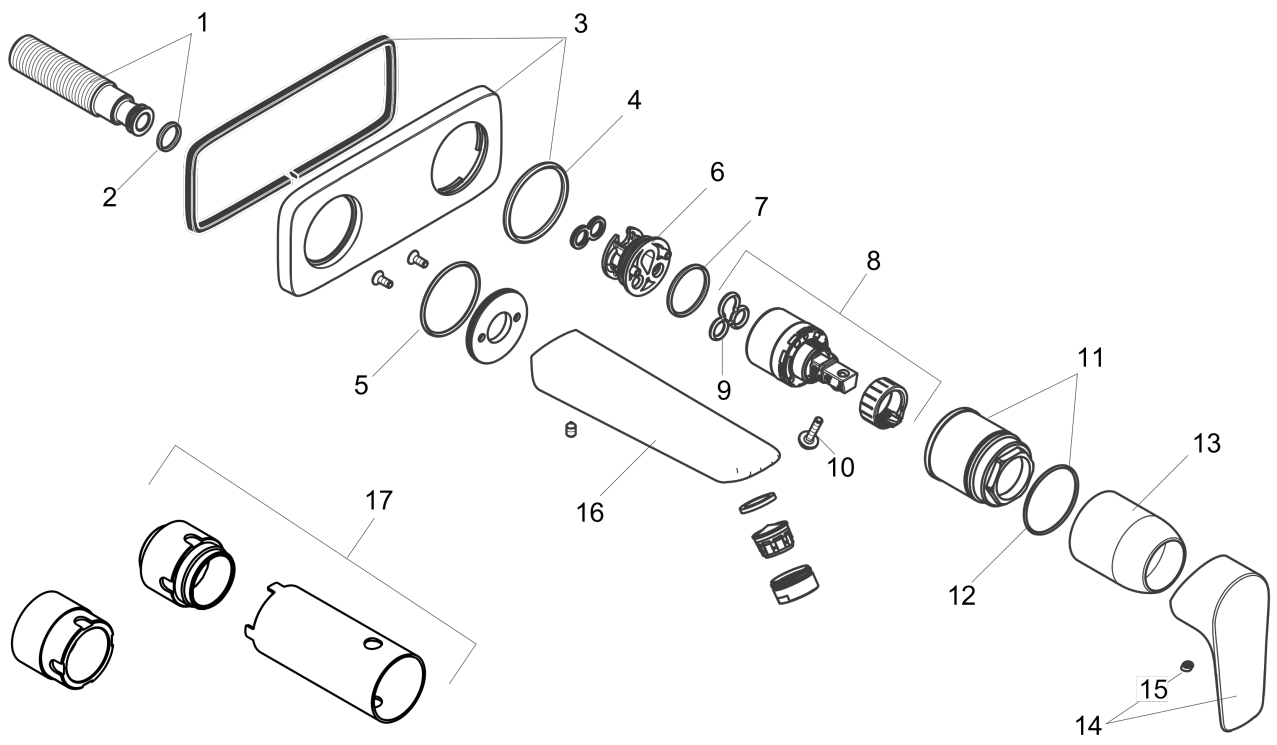

Talis E
Wall-Mounted Single-Handle Faucet Trim, 1.2 GPM
 Finishes : **chrome** Part no. : **71734001**

Description

Features

- Aerated spray
- Flow: 1.2 GPM (4.5 L/Min)
- Ceramic cartridge

Item details

List Price \$ 261.00

Technology

Compliance

Product image

Scale drawing

Talis E
Wall-Mounted Single-Handle Faucet Trim, 1.2 GPM
 Finishes : **chrome** Part no. : **71734001**

Exploded drawing

Year of production: >01/17

Talis E
Wall-Mounted Single-Handle Faucet Trim, 1.2 GPM
 Finishes : **chrome** Part no. : **71734001**

Spare parts list

Year of production: >01/17

Pos.	Description	Part no.	Price	PU
1	connecting thread G½	95626000	-	1
2	O-ring 13x2	98128000	-	1
3	escutcheon	92239000	-	1
4	O-ring 43x3	98418000	-	1
5	O-ring 41x2	98212000	-	1
6	adapter for cartridge	95779000	-	1
7	O-ring 26x2	98147000	-	1
8	cartridge, assy	92730000	-	1
9	seal	95008000	-	1
10	locking screw for handle	95140000	-	1
11	nut	95622000	-	1
12	O-ring 39x1,5	98400000	-	1
13	sleeve	98790000	-	1
14	handle	92666000	-	1
15	screw cover	96338000	-	1
16	spout 225 mm	92714000	-	1
17	extension set 25 mm for 13622180	31971000	-	1
a	aerator M24x1 (4,5 l/min)	92812000	-	1
b	Grease	90920000	-	1
c	hollow set screw M5x8	92851000	-	1