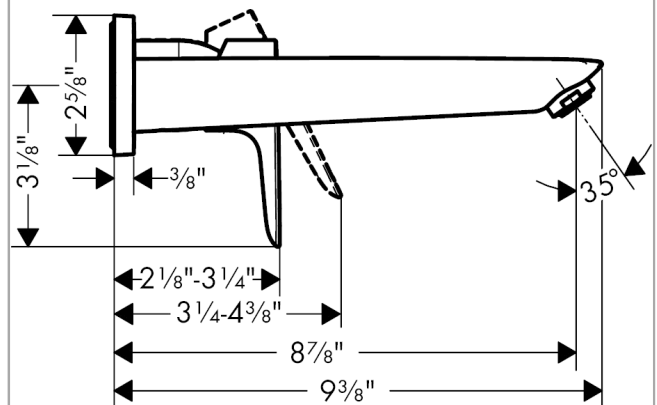

Talis E
Wall-Mounted Single-Handle Faucet Trim, 1.2 GPM
 Finishes : **chrome** Part no. : **71734001**

Description

Features

- Aerated spray
- Flow: 1.2 GPM (4.5 L/Min)
- Ceramic cartridge

Item details

List Price \$ 261.00

Technology

Compliance

Product image

Scale drawing

Talis E
Wall-Mounted Single-Handle Faucet Trim, 1.2 GPM
 Finishes : **chrome** Part no. : **71734001**

Exploded drawing

Year of production: >01/17

Talis E
Wall-Mounted Single-Handle Faucet Trim, 1.2 GPM
 Finishes : **chrome** Part no. : **71734001**

Spare parts list

Year of production: >01/17

Pos.	Description	Part no.	Price	PU
1	connecting thread G½	95626000	-	1
2	O-ring 13x2	98128000	-	1
3	escutcheon	92239000	-	1
4	O-ring 43x3	98418000	-	1
5	O-ring 41x2	98212000	-	1
6	adapter for cartridge	95779000	-	1
7	O-ring 26x2	98147000	-	1
8	cartridge, assy	92730000	-	1
9	seal	95008000	-	1
10	locking screw for handle	95140000	-	1
11	nut	95622000	-	1
12	O-ring 39x1,5	98400000	-	1
13	sleeve	98790000	-	1
14	handle	92666000	-	1
15	screw cover	96338000	-	1
16	spout 225 mm	92714000	-	1
17	extension set 25 mm for 13622180	31971000	-	1
a	aerator M24x1 (4,5 l/min)	92812000	-	1
b	Grease	90920000	-	1
c	hollow set screw M5x8	92851000	-	1