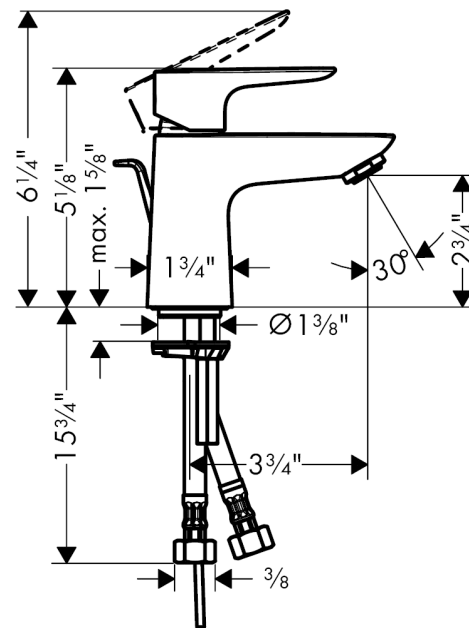

Talis E
Single-Hole Faucet 80 with Pop-Up Drain, 1.2 GPM
 Finishes : **brushed nickel** Part no. : **71700821**

Description

Features

- Aerated spray
- Flow: 1.2 GPM (4.5 L/Min)
- Ceramic cartridge
- Includes pop-up drain

Item details

List Price \$ 212.00

Technology

Compliance

Product image

Scale drawing

Talis E
Single-Hole Faucet 80 with Pop-Up Drain, 1.2 GPM
 Finishes : **brushed nickel** Part no. : **71700821**

Exploded drawing

Year of production: >11/16

Talis E**Single-Hole Faucet 80 with Pop-Up Drain, 1.2 GPM**Finishes : **brushed nickel** Part no. : **71700821****Spare parts list**

Year of production: >11/16

Pos.	Description	Part no.	Price	PU
1	screw cover	95704000	-	1
2	handle	92687820	-	1
3	flange	92625820	-	1
4	O-ring 25x1,5	98146000	-	1
5	O-ring 27x1,5	92527000	-	1
6	nut	92689000	-	1
7	cartridge, assy	95973001	-	1
8	seal	98865000	-	1
9	adapter for cartridge	98866000	-	1
10	O-ring 23x2	98398000	-	1
11	O-ring 7x1,5	98422000	-	1
12	screw M8 x 68	97736000	-	1
13	seal Ø 42	98722000	-	1
14	pull rod	96657820	-	1
15	fixing set	96016000	-	1
16	connection hose 18½" M8x0,75 3/8"	96321001	-	1
17	aerator M24x1 (4,5 l/min)	92877820	-	1
a	pop up waste	88509820	-	1