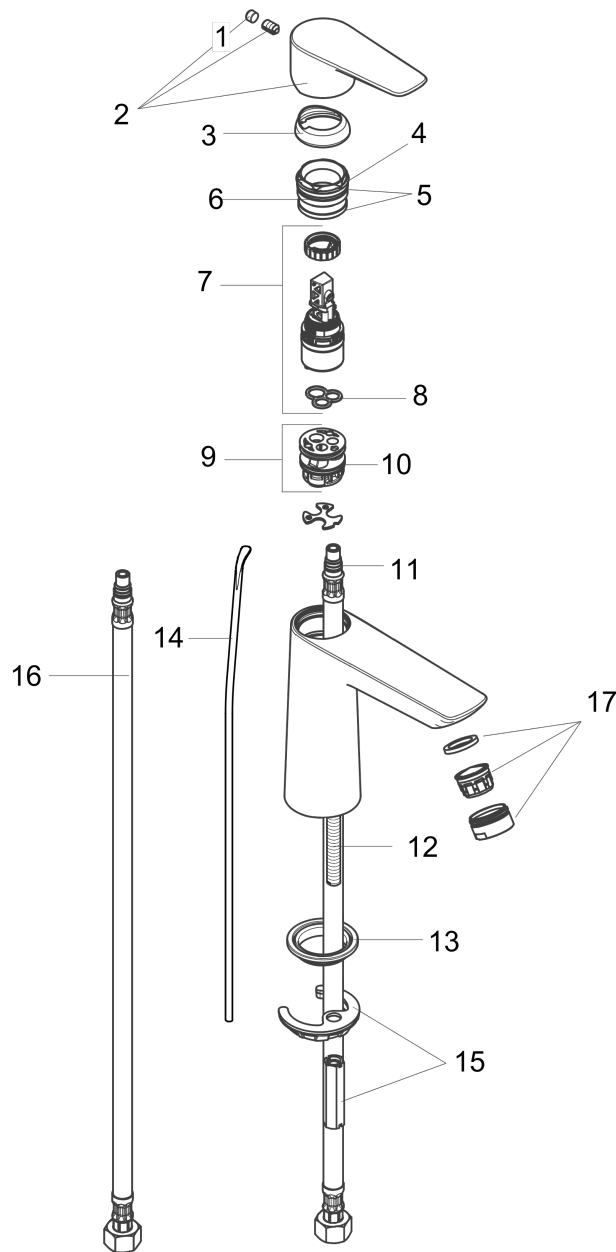

Talis E
Single-Hole Faucet 80 with Pop-Up Drain, 1.2 GPM
 Finishes : **brushed nickel** Part no. : **71700821**

Description

Features

- Aerated spray
- Flow: 1.2 GPM (4.5 L/Min)
- Ceramic cartridge
- Includes pop-up drain

Item details

List Price \$ 212.00

Technology

Compliance

Product image

Scale drawing

Talis E
Single-Hole Faucet 80 with Pop-Up Drain, 1.2 GPM
 Finishes : **brushed nickel** Part no. : **71700821**

Exploded drawing

Year of production: >11/16

Talis E**Single-Hole Faucet 80 with Pop-Up Drain, 1.2 GPM**Finishes : **brushed nickel** Part no. : **71700821****Spare parts list**

Year of production: >11/16

Pos.	Description	Part no.	Price	PU
1	screw cover	95704000	-	1
2	handle	92687820	-	1
3	flange	92625820	-	1
4	O-ring 25x1,5	98146000	-	1
5	O-ring 27x1,5	92527000	-	1
6	nut	92689000	-	1
7	cartridge, assy	95973001	-	1
8	seal	98865000	-	1
9	adapter for cartridge	98866000	-	1
10	O-ring 23x2	98398000	-	1
11	O-ring 7x1,5	98422000	-	1
12	screw M8 x 68	97736000	-	1
13	seal Ø 42	98722000	-	1
14	pull rod	96657820	-	1
15	fixing set	96016000	-	1
16	connection hose 18½" M8x0,75 3/8"	96321001	-	1
17	aerator M24x1 (4,5 l/min)	92877820	-	1
a	pop up waste	88509820	-	1