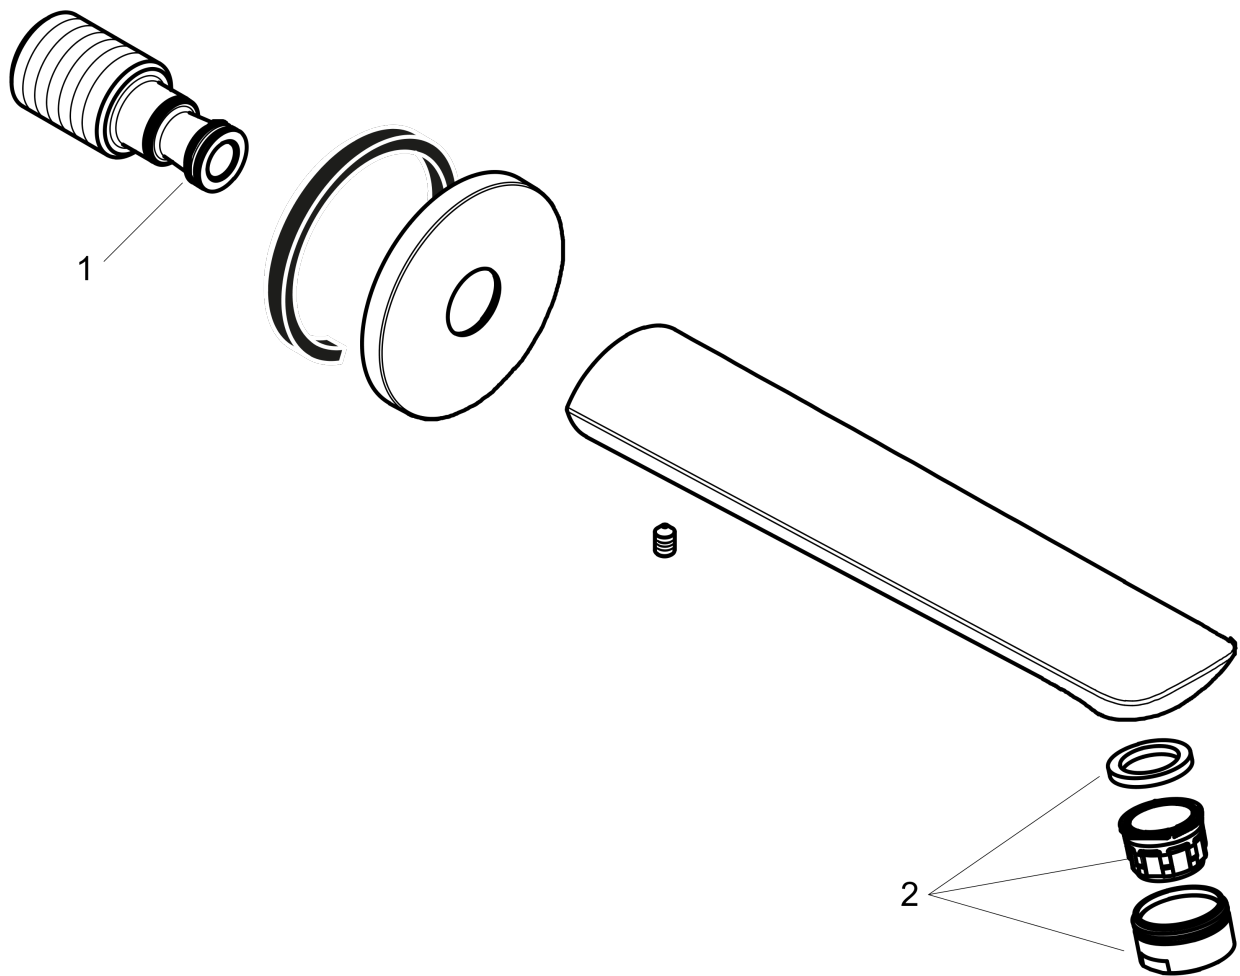

**Focus N
Tub Spout**

Finishes : **chrome** Part no. : **71320001**

Description

Features

- Solid brass

Item details

List Price \$ 99.00

Compliance

Product image

Scale drawing

Focus N

Tub Spout

Finishes : **chrome** Part no. : **71320001**

Exploded drawing

Year of production: >06/18

**Focus N
Tub Spout**

Finishes : **chrome** Part no. : **71320001**

Spare parts list

Year of production: **>06/18**

Pos.	Description	Part no.	Price	PU
1	O-ring 13x2	98128000	-	1
2	aerator M24x1 (30 l/min)	96512000	-	1