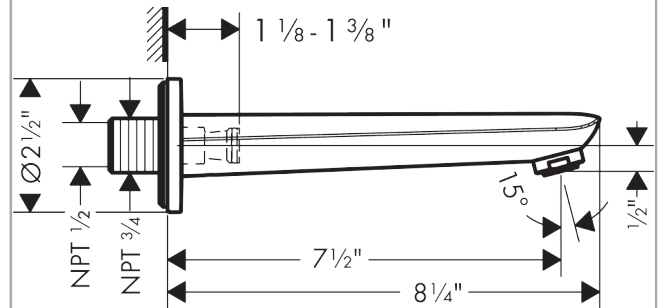

**Focus N
Tub Spout**

Finishes : **chrome** Part no. : **71320001**

Description

Features

- Solid brass

Item details

List Price \$ 99.00

Compliance

Product image

Scale drawing

Focus N

Tub Spout

Finishes : **chrome** Part no. : **71320001**

Exploded drawing

Year of production: >06/18

**Focus N
Tub Spout**

Finishes : **chrome** Part no. : **71320001**

Spare parts list

Year of production: **>06/18**

Pos.	Description	Part no.	Price	PU
1	O-ring 13x2	98128000	-	1
2	aerator M24x1 (30 l/min)	96512000	-	1