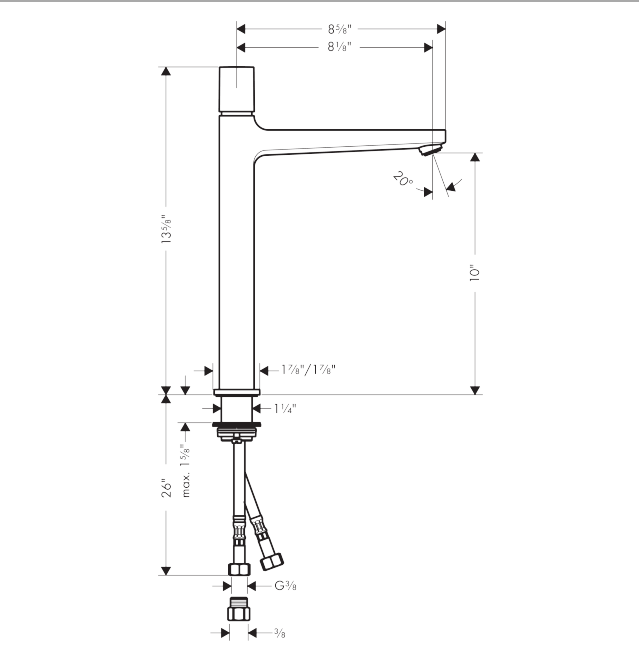

Metropol
Single-Hole Faucet 260 Select, 1.2 GPM
 Finishes : **chrome** Part no. : **32572001**

Description

Features

- Aerated spray
- Flow: 1.2 GPM (4.5 L/Min)
- Select cartridge for easy, intuitive operation: Push handle to turn water on and off, and turn to adjust temperature

Item details

List Price \$ 546.00

Technology

Compliance

Product image

Scale drawing

Metropol
Single-Hole Faucet 260 Select, 1.2 GPM
 Finishes : **chrome** Part no. : **32572001**

Spare parts list

Year of production: >01/18

Pos.	Description	Part no.	Price	PU
1	handle	93070000	-	1
2	adapter for handle	92526000	-	1
3	nut	92528000	-	1
4	O-ring 27x1,5	92527000	-	1
5	cartridge, assy	92529000	-	1
6	adapter for cartridge	98866000	-	1
7	O-ring 23x2	98398000	-	1
8	aerator M24x1 (4,5 l/min)	93202000	-	1
9	service tool	95661000	-	1
10	escutcheon	93048000	-	1
11	flat seal	98749000	-	1
12	fixing set (Ø 32)	13961000	-	1
13	lever collar	97548000	-	1
14	connection hose 600 mm M8x0,75 G3/8	92629000	-	1
15	O-ring 7x1,5	98422000	-	1
16	non return valve DW 10	96456000	-	1
17	filter	92532000	-	1
18	sealing set	92533000	-	1
a	adapter for connection hose	88802000	-	1