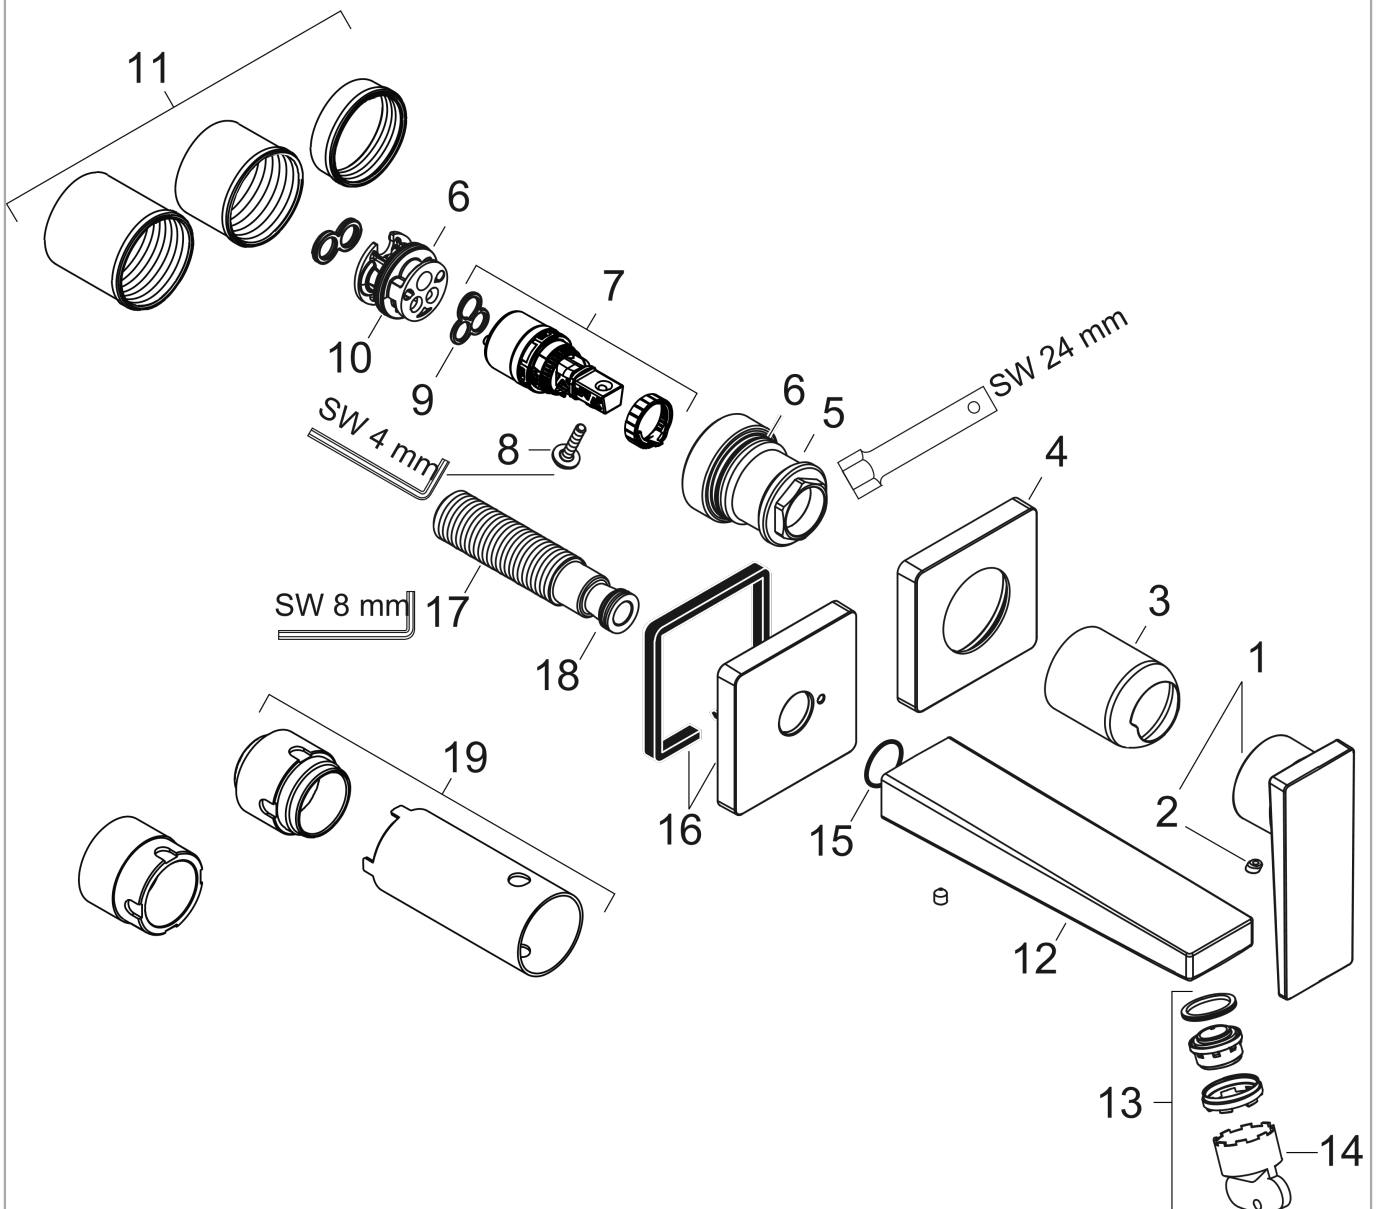

Metropol
Wall-Mounted Single-Handle Faucet Trim with Lever Handle, 1.2 GPM
 Finishes : **chrome** Part no. : **32526001**

Description

Features

- Spray modes: Aerated spray
- Flow: 1.2 GPM (4.5 L/Min)
- Ceramic cartridge

Item details

List Price \$ 397.00

Technology

Compliance

Product image

Scale drawing

Metropol
Wall-Mounted Single-Handle Faucet Trim with Lever Handle, 1.2 GPM
 Finishes : **chrome** Part no. : **32526001**

Exploded drawing

Year of production: >01/18

Metropol**Wall-Mounted Single-Handle Faucet Trim with Lever Handle, 1.2 GPM**Finishes : **chrome** Part no. : **32526001****Spare parts list**

Year of production: >01/18

Pos.	Description	Part no.	Price	PU
1	handle	93163000	-	1
2	screw cover	96338000	-	1
3	sleeve	93053000	-	1
4	escutcheon for handle	93161000	-	1
5	nut	93141000	-	1
6	O-ring 26x2	98147000	-	1
7	cartridge, assy	95973001	-	1
8	locking screw for handle	95140000	-	1
9	seal	98865000	-	1
10	adapter for cartridge	95634000	-	1
11	fixing set	97971000	-	1
12	spout 225 mm	93166000	-	1
13	aerator M24x1 (4,5 l/min)	93202000	-	1
14	service tool	95661000	-	1
15	O-ring 18x1,5	98231000	-	1
16	escutcheon for spout	93162000	-	1
17	connecting thread G½	95626000	-	1
18	O-ring 13x2	98128000	-	1
19	extension set 25 mm for 13622180	31971000	-	1
a	adapter for exchanged connections	93819000	-	1