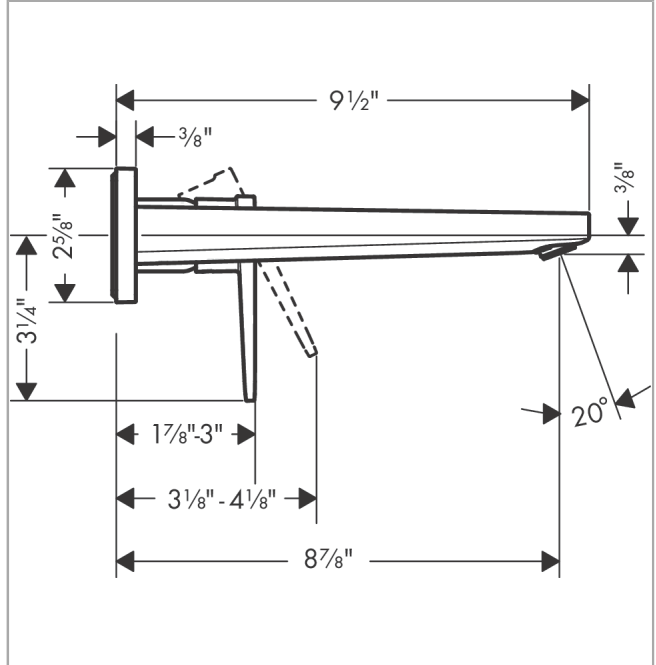

Metropol
Wall-Mounted Single-Handle Faucet Trim with Lever Handle, 1.2 GPM
 Finishes : **chrome** Part no. : **32526001**

Description

Features

- Spray modes: Aerated spray
- Flow: 1.2 GPM (4.5 L/Min)
- Ceramic cartridge

Item details

List Price \$ 397.00

Technology

Compliance

Product image

Scale drawing

Metropol
Wall-Mounted Single-Handle Faucet Trim with Lever Handle, 1.2 GPM
 Finishes : **chrome** Part no. : **32526001**

Exploded drawing

Year of production: >01/18

Metropol**Wall-Mounted Single-Handle Faucet Trim with Lever Handle, 1.2 GPM**Finishes : **chrome** Part no. : **32526001****Spare parts list**

Year of production: >01/18

Pos.	Description	Part no.	Price	PU
1	handle	93163000	-	1
2	screw cover	96338000	-	1
3	sleeve	93053000	-	1
4	escutcheon for handle	93161000	-	1
5	nut	93141000	-	1
6	O-ring 26x2	98147000	-	1
7	cartridge, assy	95973001	-	1
8	locking screw for handle	95140000	-	1
9	seal	98865000	-	1
10	adapter for cartridge	95634000	-	1
11	fixing set	97971000	-	1
12	spout 225 mm	93166000	-	1
13	aerator M24x1 (4,5 l/min)	93202000	-	1
14	service tool	95661000	-	1
15	O-ring 18x1,5	98231000	-	1
16	escutcheon for spout	93162000	-	1
17	connecting thread G½	95626000	-	1
18	O-ring 13x2	98128000	-	1
19	extension set 25 mm for 13622180	31971000	-	1
a	adapter for exchanged connections	93819000	-	1