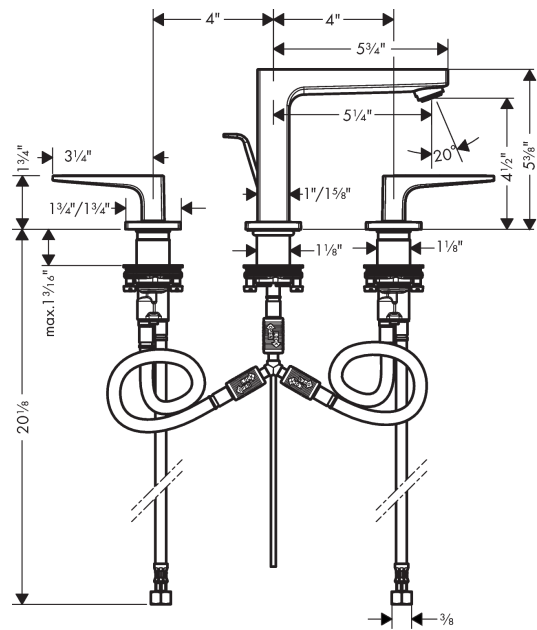

Metropol

Widespread Faucet 110 with Lever Handles and Pop-Up Drain, 1.2 GPM

Finishes : **brushed nickel** Part no. : **32516821**

Description

Features

- Aerated spray
- Flow: 1.2 GPM (4.5 L/Min)
- 90° ceramic valves
- Includes pop-up drain

Item details

List Price \$ 798.00

Technology

Compliance

Product image

Scale drawing

Metropol

Widespread Faucet 110 with Lever Handles and Pop-Up Drain, 1.2 GPM

Finishes : **brushed nickel** Part no. : **32516821**

Exploded drawing

Year of production: >03/18

Metropol

Widespread Faucet 110 with Lever Handles and Pop-Up Drain, 1.2 GPM

Finishes : **brushed nickel** Part no. : **32516821**

Spare parts list

Year of production: >03/18

Pos.	Description	Part no.	Price	PU
1	spout 110 mm	93021820	-	1
2	aerator M24x1 (4,5 l/min)	93202000	-	1
3	service tool	95661000	-	1
4	O-ring 21x1,5	98219000	-	1
5	flat seal	98749000	-	1
6	O-ring 26x4	92191000	-	1
7	connection hose 200 mm M10x1	92913000	-	1
8	O-ring 8x1,75	97827000	-	1
9	fixing set (Ø 28)	92909000	-	1
10	hose connection angel	92905000	-	1
11	O-Ring 14x1,5	98201000	-	1
12	handle fixing set	98932000	-	1
13	shut off unit right closing	98817001	-	1
14	shut off unit left closing	95366001	-	1
15	O-ring 33x2,5	92907000	-	1
16	connection hose 400 mm M10x1	92914000	-	1
17	connection hose 18½" M8x0,75 3/8"	96321001	-	1
18	lever collar	97548000	-	1
19	pull rod	96657820	-	1
20	escutcheon for spout	92906820	-	1
21	escutcheon	92915820	-	1
a	pop up waste	88509820	-	1
b	handle for hot water	92916820	-	1