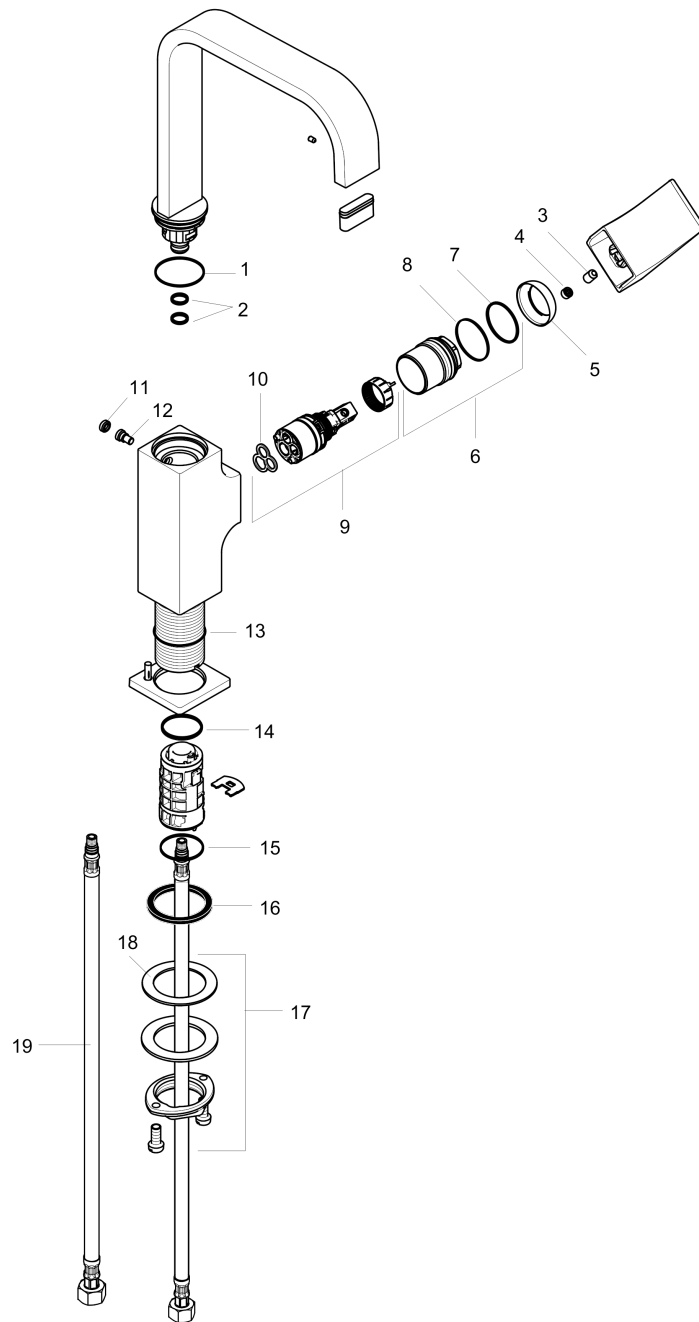

Metropol
Single-Hole Faucet 230 with Lever Handle and Swivel Spout, 1.2 GPM
Finishes : **chrome** Part no. : **32511001**

Description

Features

- Swivel range 120°
- Spray modes: Aerated spray
- Flow: 1.2 GPM (4.5 L/Min)
- Ceramic cartridge
- Does not include: Pop-up assembly

Item details

List Price \$ 484.00

Technology

Compliance

Product image

Scale drawing

Metropol
Single-Hole Faucet 230 with Lever Handle and Swivel Spout, 1.2 GPM
 Finishes : **chrome** Part no. : **32511001**

Exploded drawing

Year of production: >03/18

Metropol

Single-Hole Faucet 230 with Lever Handle and Swivel Spout, 1.2 GPM

Finishes : **chrome** Part no. : **32511001**

Spare parts list

Year of production: >03/18

Pos.	Description	Part no.	Price	PU
1	O-ring 30x1,5	98433000	-	1
2	O-ring 8x2	98112000	-	1
3	hollow set screw M6x10 DIN 916	96029000	-	1
4	screw cover	95704000	-	1
5	flange	95493000	-	1
6	nut	93086000	-	1
7	O-Ring 22x2	98185000	-	1
8	O-ring 27x1,5	92527000	-	1
9	cartridge, assy	95973001	-	1
10	seal	98865000	-	1
11	plug	93087000	-	1
12	screw	93088000	-	1
13	O-ring 32x1,5	92936000	-	1
14	O-ring 24x2	98388000	-	1
15	O-ring 26x1,5	98390000	-	1
16	flat seal	98749000	-	1
17	fixing set (Ø 32)	13961000	-	1
18	lever collar	97548000	-	1
19	connection hose 23½" M8x0,75 3/8"	98600001	-	1
a	spout 165 mm	93084000	-	1
b	spray former	93085000	-	1
c	handle	93082000	-	1