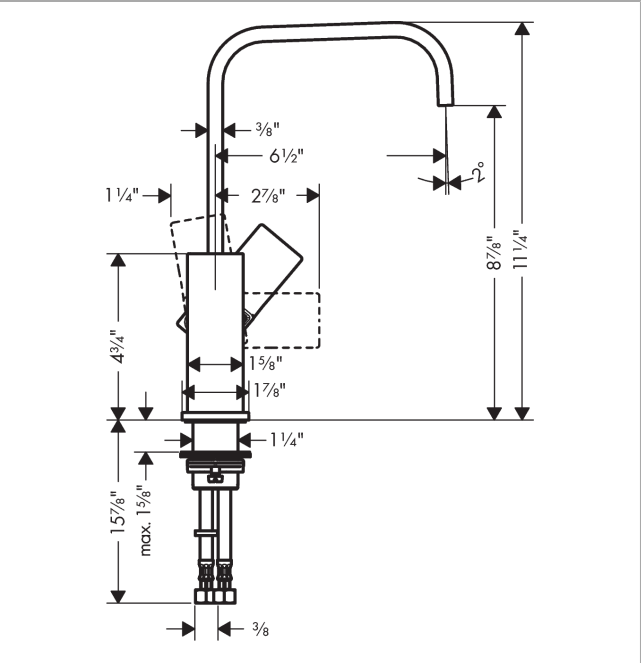

Metropol
Single-Hole Faucet 230 with Lever Handle and Swivel Spout, 1.2 GPM
Finishes : **chrome** Part no. : **32511001**

Description

Features

- Swivel range 120°
- Spray modes: Aerated spray
- Flow: 1.2 GPM (4.5 L/Min)
- Ceramic cartridge
- Does not include: Pop-up assembly

Item details

List Price \$ 484.00

Technology

Compliance

Product image

Scale drawing

Metropol
Single-Hole Faucet 230 with Lever Handle and Swivel Spout, 1.2 GPM
 Finishes : **chrome** Part no. : **32511001**

Exploded drawing

Year of production: >03/18

Metropol

Single-Hole Faucet 230 with Lever Handle and Swivel Spout, 1.2 GPM

Finishes : **chrome** Part no. : **32511001**

Spare parts list

Year of production: >03/18

Pos.	Description	Part no.	Price	PU
1	O-ring 30x1,5	98433000	-	1
2	O-ring 8x2	98112000	-	1
3	hollow set screw M6x10 DIN 916	96029000	-	1
4	screw cover	95704000	-	1
5	flange	95493000	-	1
6	nut	93086000	-	1
7	O-Ring 22x2	98185000	-	1
8	O-ring 27x1,5	92527000	-	1
9	cartridge, assy	95973001	-	1
10	seal	98865000	-	1
11	plug	93087000	-	1
12	screw	93088000	-	1
13	O-ring 32x1,5	92936000	-	1
14	O-ring 24x2	98388000	-	1
15	O-ring 26x1,5	98390000	-	1
16	flat seal	98749000	-	1
17	fixing set (Ø 32)	13961000	-	1
18	lever collar	97548000	-	1
19	connection hose 23½" M8x0,75 3/8"	98600001	-	1
a	spout 165 mm	93084000	-	1
b	spray former	93085000	-	1
c	handle	93082000	-	1