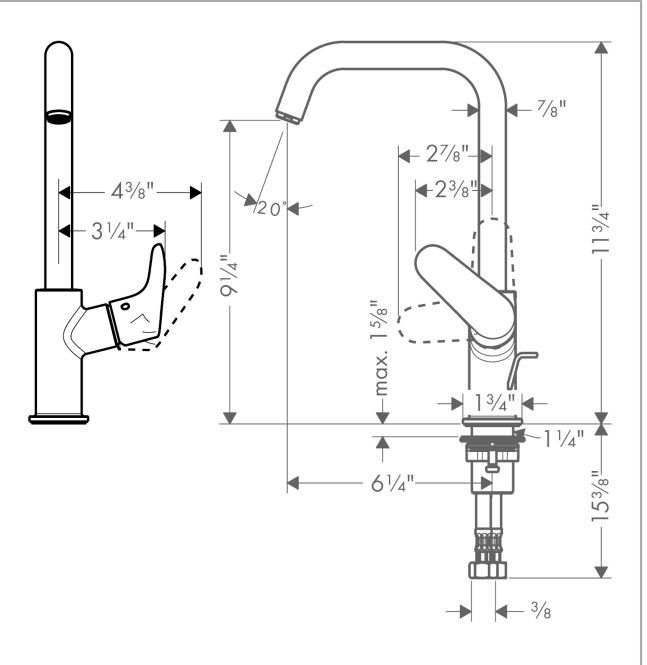

Focus

Single-Hole Faucet 240 with Swivel Spout and Pop-Up Drain, 1.2 GPM

Finishes : **chrome** Part no. : **31609001**

Description

Features

- Swivel range 120°
- Aerated spray
- Flow: 1.2 GPM (4.5 L/Min)
- Ceramic cartridge
- Includes pop-up drain

Item details

List Price \$ 313.00

Technology

Compliance

Product image

Scale drawing

Focus

Single-Hole Faucet 240 with Swivel Spout and Pop-Up Drain, 1.2 GPM

Finishes : **chrome** Part no. : **31609001**

Exploded drawing

Year of production: >07/16

Focus

Single-Hole Faucet 240 with Swivel Spout and Pop-Up Drain, 1.2 GPM

Finishes : **chrome** Part no. : **31609001**

Spare parts list

Year of production: >07/16

Pos.	Description	Part no.	Price	PU
1	spout cpl.	95856000	-	1
2	aerator M18x1 (4,5 l/min)	92885000	-	1
3	O-ring 11x2	98127000	-	1
4	handle	95855000	-	1
5	screw cover	96338000	-	1
6	flange	95493000	-	1
7	nut	95178000	-	1
8	O-Ring 22x2	98185000	-	1
9	cartridge, assy	95973001	-	1
10	locking screw for handle	95140000	-	1
11	seal	98865000	-	1
12	screw cover	95181000	-	1
13	fixing set (Ø 32)	13961000	-	1
14	connection hose 18½" M8x0,75 3/8"	96321001	-	1
15	pull rod	96657000	-	1
16	lever collar	92849000	-	1
a	pop up waste	94159000	-	1