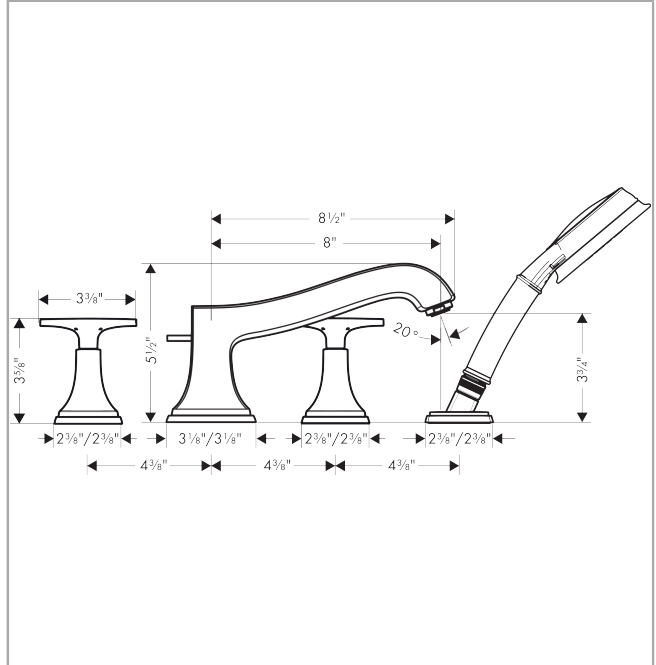

Metropol Classic
4-Hole Roman Tub Set Trim with Cross Handles and 1.8 GPM Handshower
 Finishes : **chrome** Part no. : **31449001**

Description

Features

- consists of: 4-Hole Roman tub filler trim, Handshower, Handshower holder
- 90° ceramic valves
- Integrated double backflow prevention

Item details

List Price \$ 838.00

Technology

Compliance

Product image

Scale drawing

Metropol Classic
4-Hole Roman Tub Set Trim with Cross Handles and 1.8 GPM Handshower
 Finishes : **chrome** Part no. : **31449001**

Exploded drawing

Year of production: >01/19

Metropol Classic
4-Hole Roman Tub Set Trim with Cross Handles and 1.8 GPM Handshower
 Finishes : **chrome** Part no. : **31449001**

Spare parts list

Year of production: >01/19

Pos.	Description	Part no.	Price	PU
1	aerator M24x1 (30 l/min)	96512000	-	1
2	diverter knob	98707000	-	1
3	selector assy	96775000	-	1
4	O-Ring 14x2,5	98189000	-	1
5	O-Ring 23x2,5	98183000	-	1
6	O-Ring 22x2	98185000	-	1
7	handle fixing set	98932000	-	1
8	nut	92943000	-	1
9	O-ring 32x1,5	92936000	-	1
10	seal	98058000	-	1
11	shower holder	28071000	-	1
12	set of non return valves DW 15	94074000	-	1
13	O-ring 43x1,5	98148000	-	1
14	O-ring 24x1	92953000	-	1
15	O-ring 52x2	92952000	-	1
16	handshower	04753000	-	1
17	spout cpl.	92939000	-	1
18	escutcheon for spout	92946000	-	1
19	handle for cold water	92948000	-	1
20	handle for hot water	92949000	-	1
21	escutcheon for handle	92824000	-	1
22	escutcheon for handle	92945000	-	1
23	escutcheon Ø 52 mm	92951000	-	1