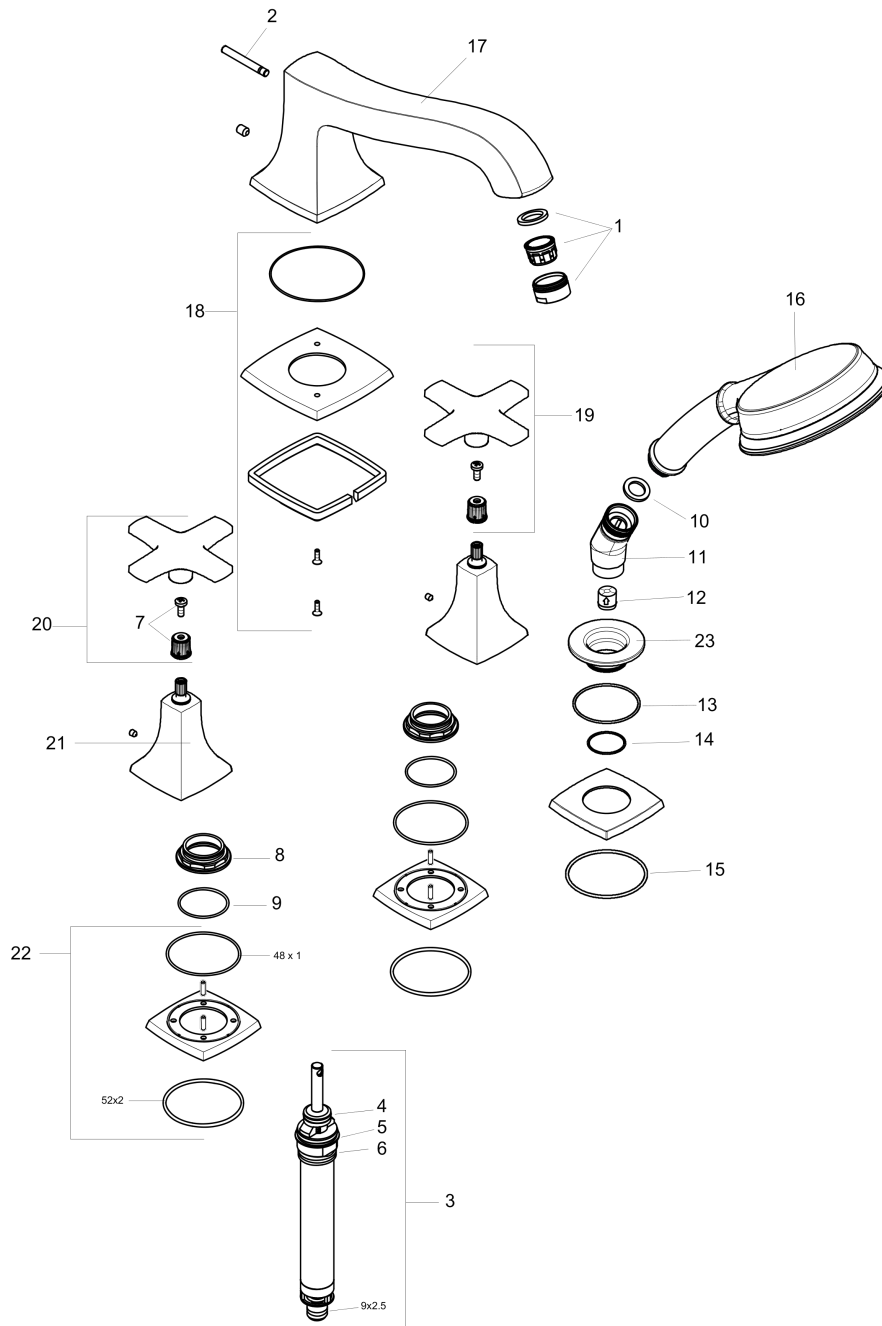

Metropol Classic
4-Hole Roman Tub Set Trim with Cross Handles and 1.8 GPM Handshower
 Finishes : **chrome** Part no. : **31449001**

Description

Features

- consists of: 4-Hole Roman tub filler trim, Handshower, Handshower holder
- 90° ceramic valves
- Integrated double backflow prevention

Item details

List Price \$ 838.00

Technology

Compliance

Product image

Scale drawing

Metropol Classic
4-Hole Roman Tub Set Trim with Cross Handles and 1.8 GPM Handshower
 Finishes : **chrome** Part no. : **31449001**

Exploded drawing

Year of production: >01/19

Metropol Classic
4-Hole Roman Tub Set Trim with Cross Handles and 1.8 GPM Handshower
 Finishes : **chrome** Part no. : **31449001**

Spare parts list

Year of production: >01/19

Pos.	Description	Part no.	Price	PU
1	aerator M24x1 (30 l/min)	96512000	-	1
2	diverter knob	98707000	-	1
3	selector assy	96775000	-	1
4	O-Ring 14x2,5	98189000	-	1
5	O-Ring 23x2,5	98183000	-	1
6	O-Ring 22x2	98185000	-	1
7	handle fixing set	98932000	-	1
8	nut	92943000	-	1
9	O-ring 32x1,5	92936000	-	1
10	seal	98058000	-	1
11	shower holder	28071000	-	1
12	set of non return valves DW 15	94074000	-	1
13	O-ring 43x1,5	98148000	-	1
14	O-ring 24x1	92953000	-	1
15	O-ring 52x2	92952000	-	1
16	handshower	04753000	-	1
17	spout cpl.	92939000	-	1
18	escutcheon for spout	92946000	-	1
19	handle for cold water	92948000	-	1
20	handle for hot water	92949000	-	1
21	escutcheon for handle	92824000	-	1
22	escutcheon for handle	92945000	-	1
23	escutcheon Ø 52 mm	92951000	-	1