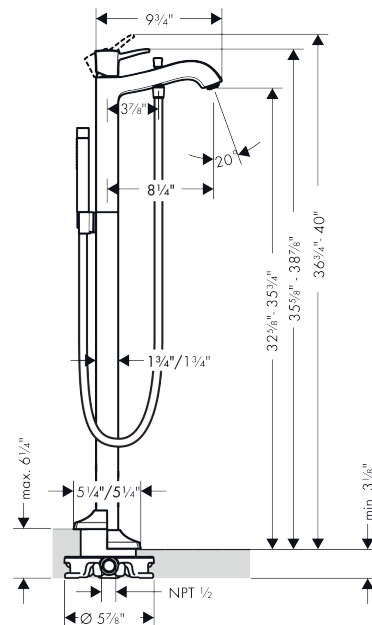

Metropol Classic
Freestanding Tub Filler Trim with 1.75 GPM Handshower
 Finishes : **brushed nickel** Part no. : **31445821**

Description

Features

- consists of: Freestanding tub filler trim, Baton handshower, Handshower hose
- Ceramic cartridge
- Integrated double backflow prevention

Item details

List Price \$ 2,505.00

Technology

Compliance

Product image

Scale drawing

Metropol Classic
Freestanding Tub Filler Trim with 1.75 GPM Handshower
 Finishes : **brushed nickel** Part no. : **31445821**

Exploded drawing

Year of production: >01/19

Metropol Classic
Freestanding Tub Filler Trim with 1.75 GPM Handshower
 Finishes : **brushed nickel** Part no. : **31445821**

Spare parts list

Year of production: >01/19

Pos.	Description	Part no.	Price	PU
2	screw cover	96338000	-	1
3	flange	97406820	-	1
4	nut	97209000	-	1
5	O-Ring 32x2	98193000	-	1
6	cartridge, assy	92730000	-	1
7	locking screw for handle	95140000	-	1
8	seal	95008000	-	1
9	aerator M24x1 (30 l/min)	96512820	-	1
10	diverter knob	97981820	-	1
11	sleeve	97979820	-	1
12	selector	97978000	-	1
13	set of non return valves DW 15	94074000	-	1
14	shower hose 1,25 m	28282820	-	1
15	seal	98058000	-	1
16	shower holder, assy	96295820	-	1
17	handshower	04486820	-	1
18	filter packing	94246000	-	1
19	O-ring 9x1,5	98117000	-	1
20	hexagon socket screw M10x35	97670000	-	1
21	O-ring 29x3	98371000	-	1
22	O-ring 44x2,5	98162000	-	1
23	O-ring 7x2	98419000	-	1
a	extension set 60 mm	97686000	-	1