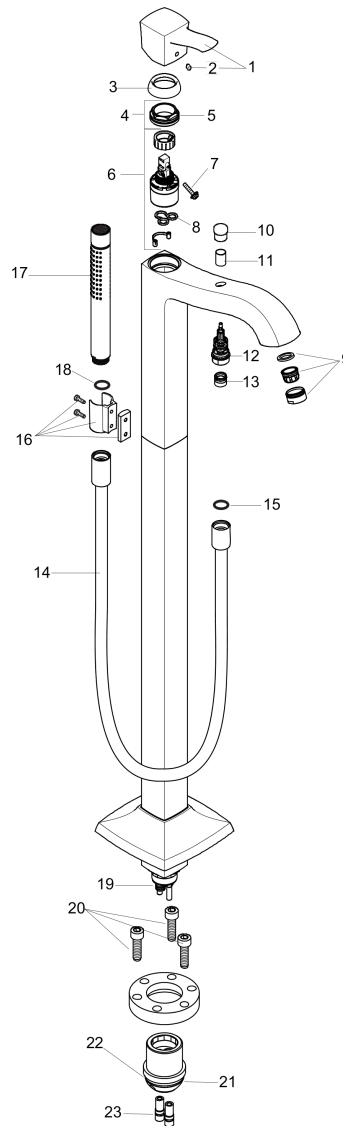

Metropol Classic
Freestanding Tub Filler Trim with 1.75 GPM Handshower
 Finishes : **brushed nickel** Part no. : **31445821**

Description

Features

- consists of: Freestanding tub filler trim, Baton handshower, Handshower hose
- Ceramic cartridge
- Integrated double backflow prevention

Item details

List Price \$ 2,505.00

Technology

Compliance

Product image

Scale drawing

Metropol Classic
Freestanding Tub Filler Trim with 1.75 GPM Handshower
 Finishes : **brushed nickel** Part no. : **31445821**

Exploded drawing

Year of production: >01/19

Metropol Classic
Freestanding Tub Filler Trim with 1.75 GPM Handshower
 Finishes : **brushed nickel** Part no. : **31445821**

Spare parts list

Year of production: >01/19

Pos.	Description	Part no.	Price	PU
2	screw cover	96338000	-	1
3	flange	97406820	-	1
4	nut	97209000	-	1
5	O-Ring 32x2	98193000	-	1
6	cartridge, assy	92730000	-	1
7	locking screw for handle	95140000	-	1
8	seal	95008000	-	1
9	aerator M24x1 (30 l/min)	96512820	-	1
10	diverter knob	97981820	-	1
11	sleeve	97979820	-	1
12	selector	97978000	-	1
13	set of non return valves DW 15	94074000	-	1
14	shower hose 1,25 m	28282820	-	1
15	seal	98058000	-	1
16	shower holder, assy	96295820	-	1
17	handshower	04486820	-	1
18	filter packing	94246000	-	1
19	O-ring 9x1,5	98117000	-	1
20	hexagon socket screw M10x35	97670000	-	1
21	O-ring 29x3	98371000	-	1
22	O-ring 44x2,5	98162000	-	1
23	O-ring 7x2	98419000	-	1
a	extension set 60 mm	97686000	-	1