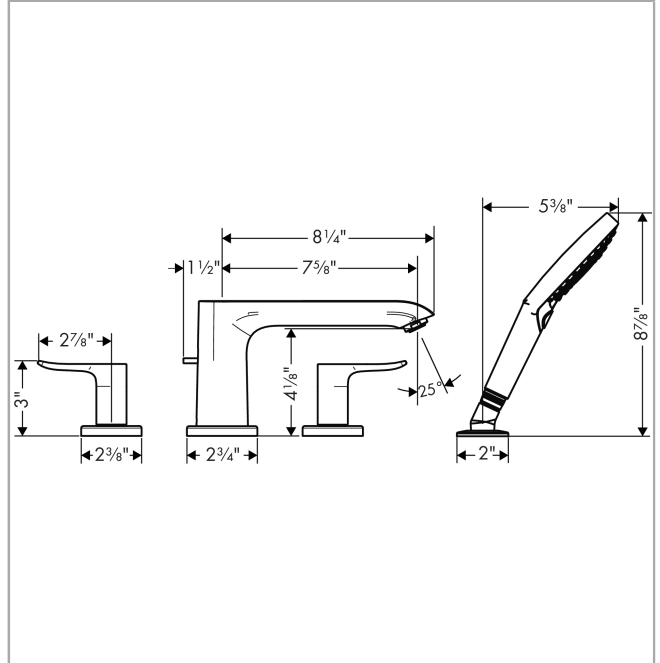

Metris

4-Hole Roman Tub Set Trim with 1.75 GPM Handshower

Finishes : **chrome** Part no. : **31404001**

Description

Features

- consists of: 4-Hole Roman tub filler trim, Handshower, Handshower holder
- 90° ceramic valves
- Integrated double backflow prevention

Item details

List Price \$ 826.00

Technology

Compliance

Product image

Scale drawing

Metris
4-Hole Roman Tub Set Trim with 1.75 GPM Handshower
 Finishes : **chrome** Part no. : **31404001**

Exploded drawing

Year of production: >07/18

Metris

4-Hole Roman Tub Set Trim with 1.75 GPM Handshower

Finishes : **chrome** Part no. : **31404001**

Spare parts list

Year of production: >07/18

Pos.	Description	Part no.	Price	PU
1	spout cpl.	95799000	-	1
2	diverter knob	98607000	-	1
3	hollow set screw M6x6	97660000	-	1
4	aerator M24x1 (25 l/min)	13956000	-	1
5	handle	95846000	-	1
6	handle fixing set	94184000	-	1
7	escutcheon Ø 70 mm	97779000	-	1
8	escutcheon	31098000	-	1
9	selector assy	96775000	-	1
10	handshower	26036001	-	1
11	filter packing	94246000	-	1
12	shower holder	28071000	-	1
13	set of non return valves DW 15	94074000	-	1
14	escutcheon Ø 52 mm	97159000	-	1
15	O-Ring 14x2,5	98189000	-	1
16	O-Ring 23x2,5	98183000	-	1
17	O-Ring 22x2	98185000	-	1
18	O-ring 9x2,5	98217000	-	1
a	base body	06646000	-	1