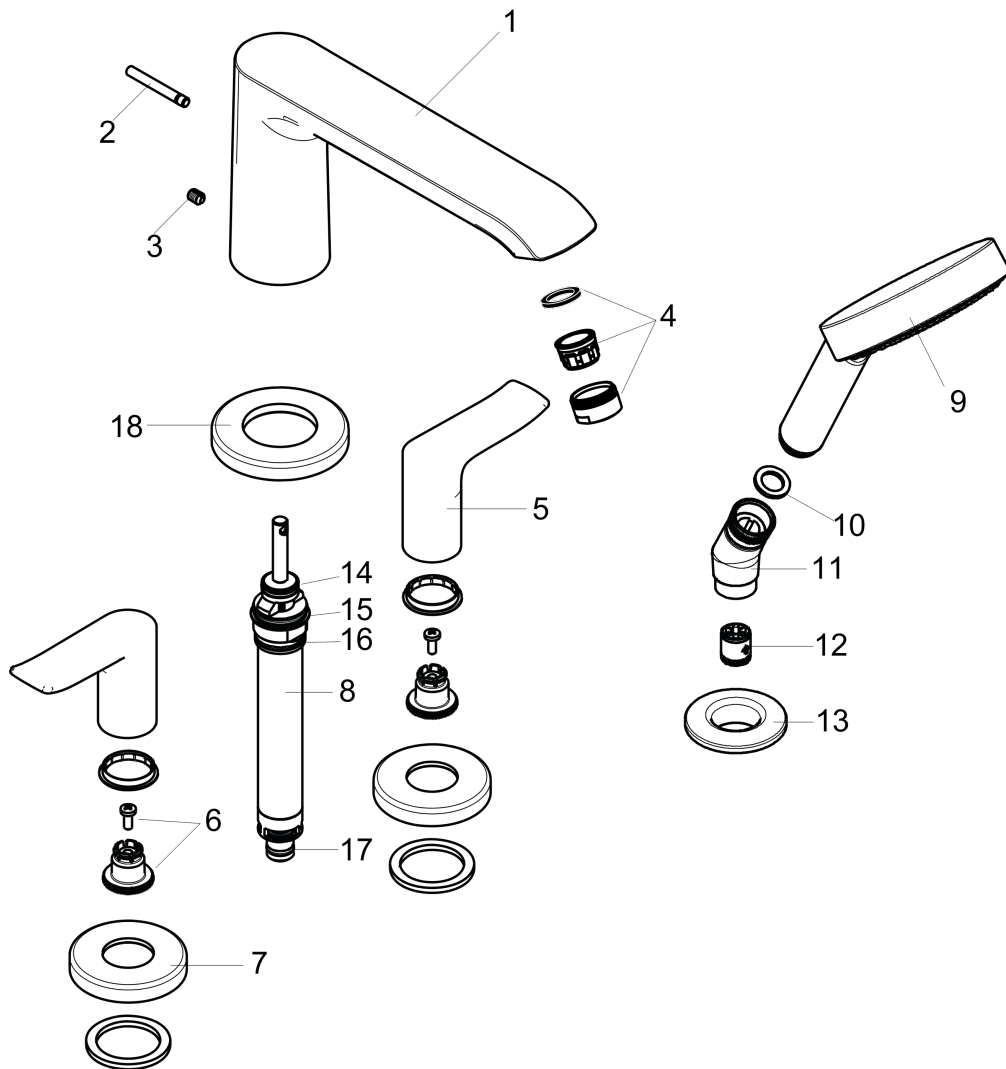

Metris

4-Hole Roman Tub Set Trim with 1.75 GPM Handshower

Finishes : **chrome** Part no. : **31404001**

Description

Features

- consists of: 4-Hole Roman tub filler trim, Handshower, Handshower holder
- 90° ceramic valves
- Integrated double backflow prevention

Item details

List Price \$ 826.00

Technology

Compliance

Product image

Scale drawing

Metris
4-Hole Roman Tub Set Trim with 1.75 GPM Handshower
 Finishes : **chrome** Part no. : **31404001**

Exploded drawing

Year of production: >07/18

Metris

4-Hole Roman Tub Set Trim with 1.75 GPM Handshower

Finishes : **chrome** Part no. : **31404001**

Spare parts list

Year of production: >07/18

Pos.	Description	Part no.	Price	PU
1	spout cpl.	95799000	-	1
2	diverter knob	98607000	-	1
3	hollow set screw M6x6	97660000	-	1
4	aerator M24x1 (25 l/min)	13956000	-	1
5	handle	95846000	-	1
6	handle fixing set	94184000	-	1
7	escutcheon Ø 70 mm	97779000	-	1
8	escutcheon	31098000	-	1
9	selector assy	96775000	-	1
10	handshower	26036001	-	1
11	filter packing	94246000	-	1
12	shower holder	28071000	-	1
13	set of non return valves DW 15	94074000	-	1
14	escutcheon Ø 52 mm	97159000	-	1
15	O-Ring 14x2,5	98189000	-	1
16	O-Ring 23x2,5	98183000	-	1
17	O-Ring 22x2	98185000	-	1
18	O-ring 9x2,5	98217000	-	1
a	base body	06646000	-	1