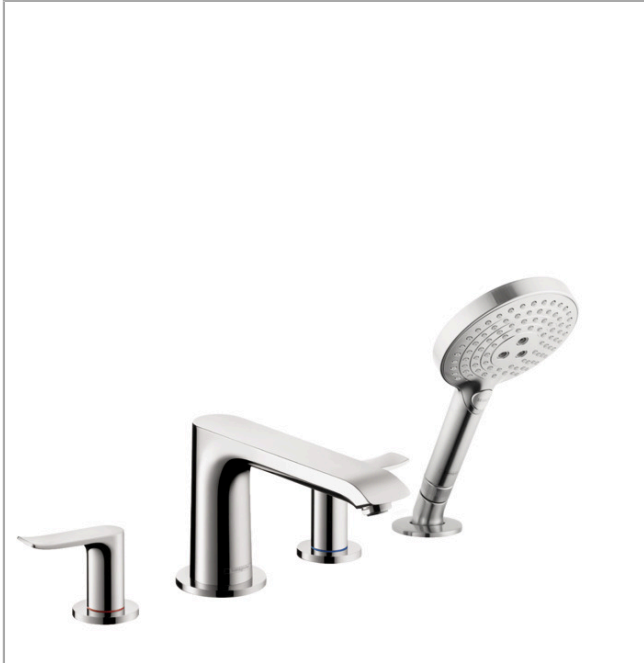

Metris

4-Hole Roman Tub Set Trim with 1.75 GPM Handshower

Finishes : **chrome** Part no. : **31404001**

Description

Features

- consists of: 4-Hole Roman tub filler trim, Handshower, Handshower holder
- 90° ceramic valves
- Integrated double backflow prevention

Item details

List Price \$ 826.00

Technology

Compliance

Product image

Scale drawing

Metris
4-Hole Roman Tub Set Trim with 1.75 GPM Handshower
 Finishes : **chrome** Part no. : **31404001**

Exploded drawing

Year of production: >07/18

Metris

4-Hole Roman Tub Set Trim with 1.75 GPM Handshower

Finishes : **chrome** Part no. : **31404001**

Spare parts list

Year of production: >07/18

Pos.	Description	Part no.	Price	PU
1	spout cpl.	95799000	-	1
2	diverter knob	98607000	-	1
3	hollow set screw M6x6	97660000	-	1
4	aerator M24x1 (25 l/min)	13956000	-	1
5	handle	95846000	-	1
6	handle fixing set	94184000	-	1
7	escutcheon Ø 70 mm	97779000	-	1
8	escutcheon	31098000	-	1
9	selector assy	96775000	-	1
10	handshower	26036001	-	1
11	filter packing	94246000	-	1
12	shower holder	28071000	-	1
13	set of non return valves DW 15	94074000	-	1
14	escutcheon Ø 52 mm	97159000	-	1
15	O-Ring 14x2,5	98189000	-	1
16	O-Ring 23x2,5	98183000	-	1
17	O-Ring 22x2	98185000	-	1
18	O-ring 9x2,5	98217000	-	1
a	base body	06646000	-	1