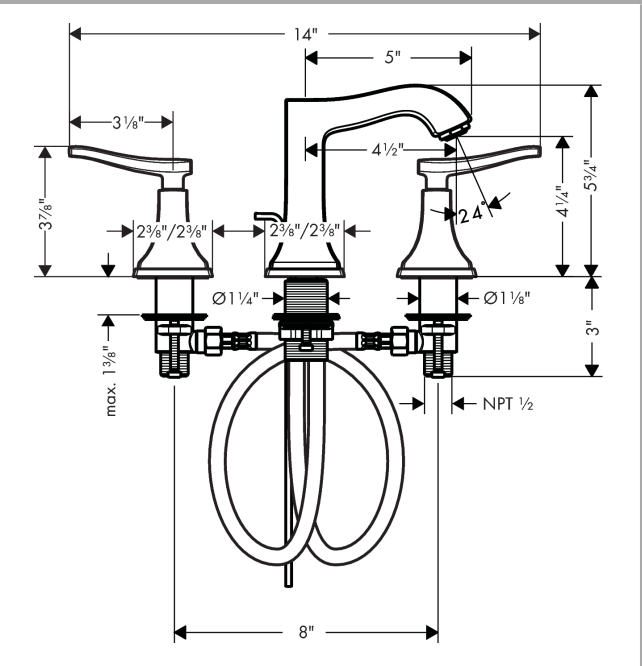

**Metropol Classic  
Widespread Faucet 110 with Lever Handles and Pop-Up Drain, 1.2 GPM**  
Finishes : brushed nickel Part no. : 31330821

Description

Features

- Aerated spray
- Flow: 1.2 GPM (4.5 L/Min)
- 90° ceramic valves
- Includes pop-up drain

Item details

List Price \$ 796.00

Technology

Compliance

Product image

Scale drawing

**Metropol Classic**  
**Widespread Faucet 110 with Lever Handles and Pop-Up Drain, 1.2 GPM**  
 Finishes : brushed nickel Part no. : 31330821

Exploded drawing

Year of production: >01/18

**Metropol Classic**  
**Widespread Faucet 110 with Lever Handles and Pop-Up Drain, 1.2 GPM**  
 Finishes : brushed nickel Part no. : 31330821

## Spare parts list

Year of production: >01/18

Pos.	Description	Part no.	Price	PU
1	handle fixing set	98932000	-	1
2	nut	92825000	-	1
3	O-ring 29x1,5	92738000	-	1
4	O-ring 48x1,5	92159000	-	1
5	stop valve cpl.	97357001	-	1
6	lever collar	97548000	-	1
7	shut off unit right closing	94009000	-	1
8	shut off unit left closing	94008000	-	1
9	connection hose 18½" M8x0,75 3/8"	96321001	-	1
10	fixing set (Ø 32)	13961000	-	1
11	aerator M24x1 (4,5 l/min)	92877820	-	1
12	pull rod	96657820	-	1
a	pop up waste	88509820	-	1
b	spout cpl.	95394820	-	1