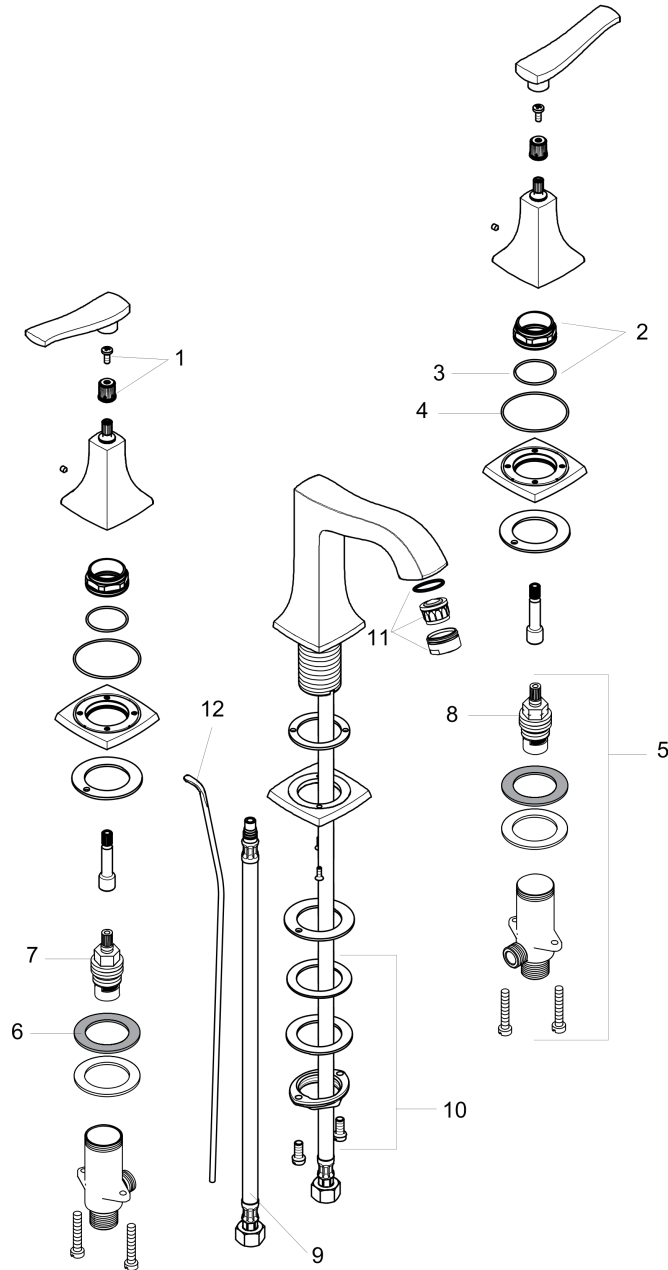

**Metropol Classic  
Widespread Faucet 110 with Lever Handles and Pop-Up Drain, 1.2 GPM**  
Finishes : brushed nickel Part no. : 31330821

Description

Features

- Aerated spray
- Flow: 1.2 GPM (4.5 L/Min)
- 90° ceramic valves
- Includes pop-up drain

Item details

List Price \$ 796.00

Technology

Compliance

Product image

Scale drawing

**Metropol Classic**  
**Widespread Faucet 110 with Lever Handles and Pop-Up Drain, 1.2 GPM**  
 Finishes : brushed nickel Part no. : 31330821

Exploded drawing

Year of production: >01/18

**Metropol Classic**  
**Widespread Faucet 110 with Lever Handles and Pop-Up Drain, 1.2 GPM**  
 Finishes : brushed nickel Part no. : 31330821

## Spare parts list

Year of production: >01/18

Pos.	Description	Part no.	Price	PU
1	handle fixing set	98932000	-	1
2	nut	92825000	-	1
3	O-ring 29x1,5	92738000	-	1
4	O-ring 48x1,5	92159000	-	1
5	stop valve cpl.	97357001	-	1
6	lever collar	97548000	-	1
7	shut off unit right closing	94009000	-	1
8	shut off unit left closing	94008000	-	1
9	connection hose 18½" M8x0,75 3/8"	96321001	-	1
10	fixing set (Ø 32)	13961000	-	1
11	aerator M24x1 (4,5 l/min)	92877820	-	1
12	pull rod	96657820	-	1
a	pop up waste	88509820	-	1
b	spout cpl.	95394820	-	1