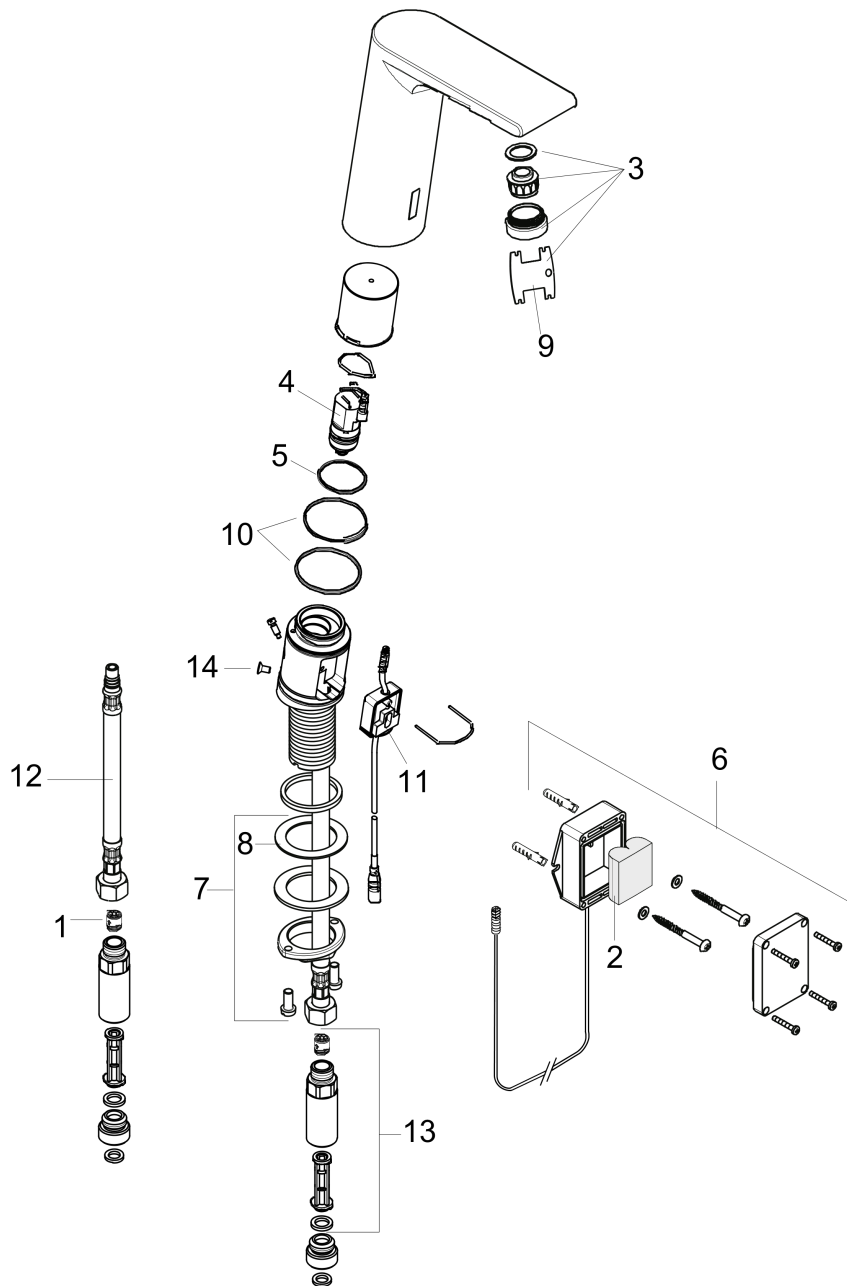

Metris S
Electronic Faucet with Preset Temperature Control
 Finishes : **chrome** Part no. : **31101001**

Description

Features

- Aerated spray
- Theft-proof aerator
- Infrared sensor
- Battery operated (battery type 6V CR-P2, included) with low battery indicator
- 3/8" hoses

Item details

List Price \$ 752.00

Technology

Compliance

Product image

Scale drawing

Metris S
Electronic Faucet with Preset Temperature Control
 Finishes : **chrome** Part no. : **31101001**

Exploded drawing

Year of production: >04/17

Metris S**Electronic Faucet with Preset Temperature Control**Finishes : **chrome** Part no. : **31101001****Spare parts list**

Year of production: >04/17

Pos.	Description	Part no.	Price	PU
1	non return valve DW 10	96456000	-	1
2	battery	97399000	-	1
3	aerator M24x1 (5 l/min)	98802000	-	1
4	solenoid valve	95654000	-	1
5	O-ring 31x2	98204000	-	1
6	battery box	98801000	-	1
7	fixing set	97812000	-	1
8	lever collar	97548000	-	1
9	service tool	98808000	-	1
10	O-ring 41x2	98212000	-	1
11	electronics	92346000	-	1
12	connection hose 450 mm	92345001	-	1
13	back flow preventor cartridge with microfilter	92297000	-	1
14	screw	93272000	-	1
a	aerator M24x1 (1,9 l/min)	93080000	-	1