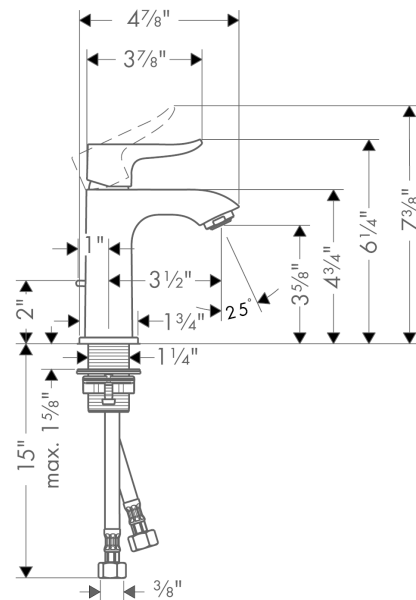

Metris
Single-Hole Faucet 100 with Pop-Up Drain, 1.2 GPM
 Finishes : **chrome** Part no. : **31088001**

Description

Features

- Aerated spray
- Flow: 1.2 GPM (4.5 L/Min)
- Ceramic cartridge
- Includes pop-up drain

Item details

List Price \$ 345.00

Technology

Compliance

Product image

Scale drawing

Metris
Single-Hole Faucet 100 with Pop-Up Drain, 1.2 GPM
 Finishes : **chrome** Part no. : **31088001**

Exploded drawing

Year of production: >07/16

Metris

Single-Hole Faucet 100 with Pop-Up Drain, 1.2 GPM

Finishes : **chrome** Part no. : **31088001**

Spare parts list

Year of production: >07/16

Pos.	Description	Part no.	Price	PU
1	handle	95520000	-	1
2	screw cover	96338000	-	1
3	flange	98863000	-	1
4	O-Ring 22x2	98185000	-	1
5	O-ring 25x1,5	98146000	-	1
6	cartridge, assy	95973001	-	1
7	locking screw for handle	95140000	-	1
8	seal	98865000	-	1
9	adapter for cartridge	98866000	-	1
10	aerator M24x1 (4,5 l/min)	92877000	-	1
11	flat seal	98749000	-	1
12	fixing set (Ø 32)	13961000	-	1
13	connection hose 18½" M8x0,75 3/8"	96321001	-	1
14	pull rod	96657000	-	1
a	pop up waste	88509000	-	1
b	nut	98864000	-	1