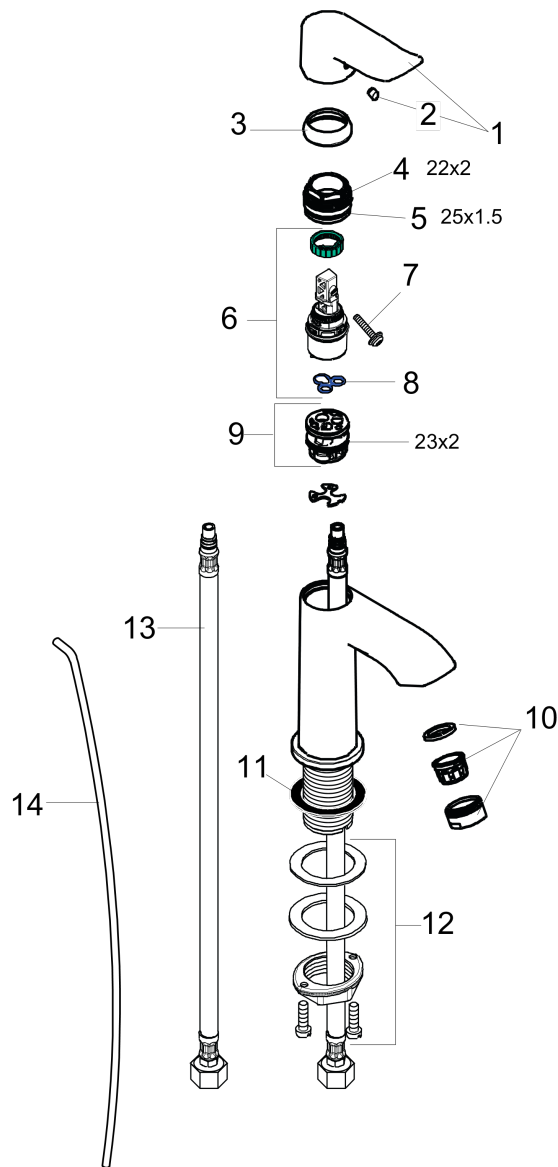

Metris
Single-Hole Faucet 100 with Pop-Up Drain, 1.2 GPM
 Finishes : **chrome** Part no. : **31088001**

Description

Features

- Aerated spray
- Flow: 1.2 GPM (4.5 L/Min)
- Ceramic cartridge
- Includes pop-up drain

Item details

List Price \$ 345.00

Technology

Compliance

Product image

Scale drawing

Metris
Single-Hole Faucet 100 with Pop-Up Drain, 1.2 GPM
 Finishes : **chrome** Part no. : **31088001**

Exploded drawing

Year of production: >07/16

Metris

Single-Hole Faucet 100 with Pop-Up Drain, 1.2 GPM

Finishes : **chrome** Part no. : **31088001**

Spare parts list

Year of production: >07/16

Pos.	Description	Part no.	Price	PU
1	handle	95520000	-	1
2	screw cover	96338000	-	1
3	flange	98863000	-	1
4	O-Ring 22x2	98185000	-	1
5	O-ring 25x1,5	98146000	-	1
6	cartridge, assy	95973001	-	1
7	locking screw for handle	95140000	-	1
8	seal	98865000	-	1
9	adapter for cartridge	98866000	-	1
10	aerator M24x1 (4,5 l/min)	92877000	-	1
11	flat seal	98749000	-	1
12	fixing set (Ø 32)	13961000	-	1
13	connection hose 18½" M8x0,75 3/8"	96321001	-	1
14	pull rod	96657000	-	1
a	pop up waste	88509000	-	1
b	nut	98864000	-	1