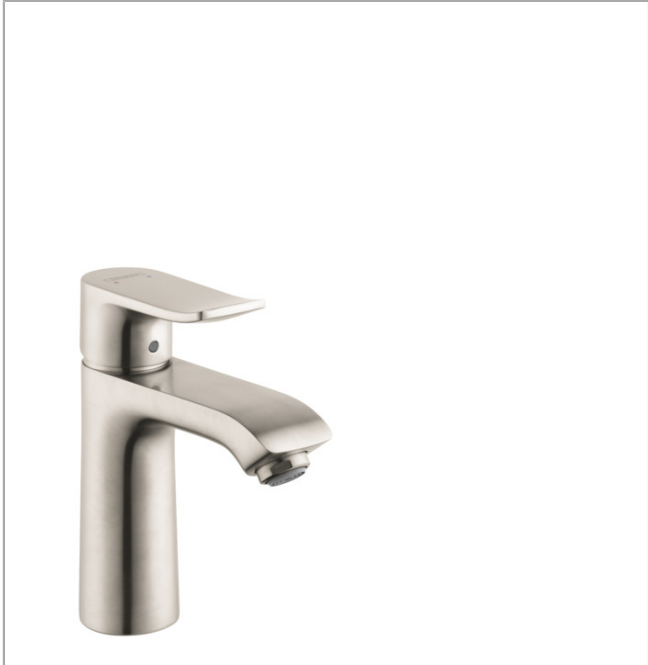

Metris
Single-Hole Faucet 110 with Pop-Up Drain, 1.2 GPM
 Finishes : **brushed nickel** Part no. : **31080821**

Description

Features

- Aerated spray
- Flow: 1.2 GPM (4.5 L/Min)
- Ceramic cartridge
- Includes pop-up drain

Item details

List Price \$ 434.00

Technology

Compliance

Product image

Scale drawing

Metris

Single-Hole Faucet 110 with Pop-Up Drain, 1.2 GPM

Finishes : **brushed nickel** Part no. : **31080821**

Exploded drawing

Year of production: >07/16

Metris**Single-Hole Faucet 110 with Pop-Up Drain, 1.2 GPM**Finishes : **brushed nickel** Part no. : **31080821****Spare parts list**