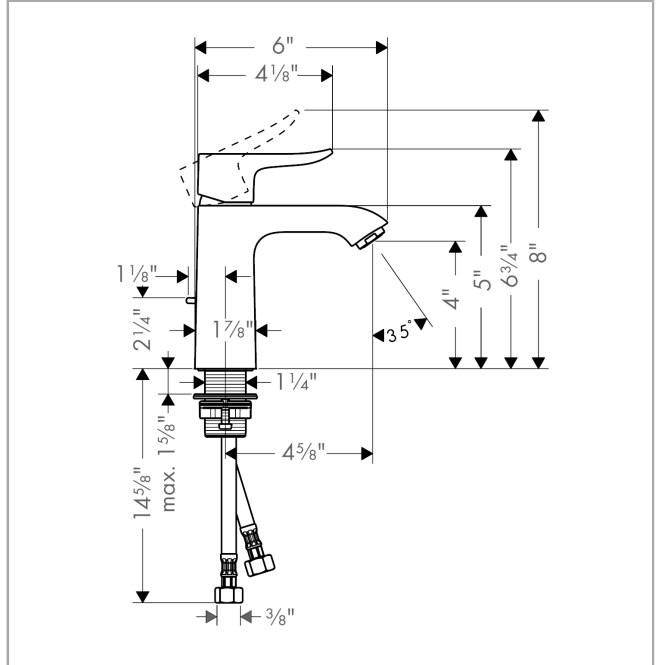

Metris
Single-Hole Faucet 110 with Pop-Up Drain, 1.2 GPM
 Finishes : **brushed nickel** Part no. : **31080821**

Description

Features

- Aerated spray
- Flow: 1.2 GPM (4.5 L/Min)
- Ceramic cartridge
- Includes pop-up drain

Item details

List Price \$ 434.00

Technology

Compliance

Product image

Scale drawing

Metris

Single-Hole Faucet 110 with Pop-Up Drain, 1.2 GPM

Finishes : **brushed nickel** Part no. : **31080821**

Exploded drawing

Year of production: >07/16

Metris**Single-Hole Faucet 110 with Pop-Up Drain, 1.2 GPM**Finishes : **brushed nickel** Part no. : **31080821****Spare parts list**

Year of production: >07/16

Pos.	Description	Part no.	Price	PU
1	handle	95519820	-	1
2	screw cover	96338000	-	1
3	flange	97406820	-	1
4	nut	97209000	-	1
5	cartridge, assy	95646001	-	1
6	locking screw for handle	95140000	-	1
7	seal	95008000	-	1
8	adapter for cartridge	98750000	-	1
9	aerator M24x1 (4,5 l/min)	92877820	-	1
10	fixing set (Ø 32)	13961000	-	1
11	flat seal	98749000	-	1
12	connection hose 18½" M8x0,75 3/8"	96321001	-	1
13	pull rod	96657820	-	1
14	O-Ring 32x2	98193000	-	1
15	O-Ring 30x2	98186000	-	1
a	pop up waste	88509820	-	1