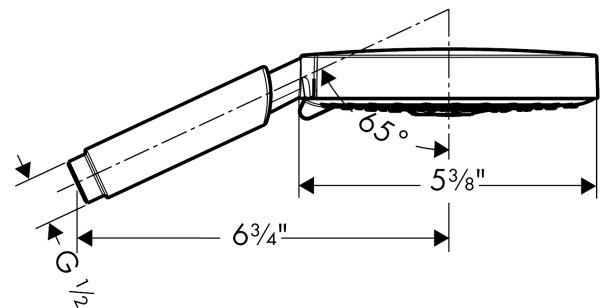

Raindance S

Handshower 150 3-Jet, 2.5 GPM

Finishes : **brushed nickel** Part no. : **28519821**

Description

Features

- 86 no-clog spray channels
- Spray modes: RainAir, BalanceAir, Whirl
- Flow: 2.5 GPM (9.5 L/Min)

Item details

List Price \$ 345.00

Technology

Design awards

Compliance

Product image

Scale drawing

Raindance S
Handshower 150 3-Jet, 2.5 GPM
Finishes : **brushed nickel** Part no. : **28519821**

Exploded drawing

Year of production: >07/06

Raindance S

Handshower 150 3-Jet, 2.5 GPM

Finishes : **brushed nickel** Part no. : **28519821**

Spare parts list

Year of production: >07/06

Pos.	Description	Part no.	Price	PU
1	filter packing	94246000	-	1