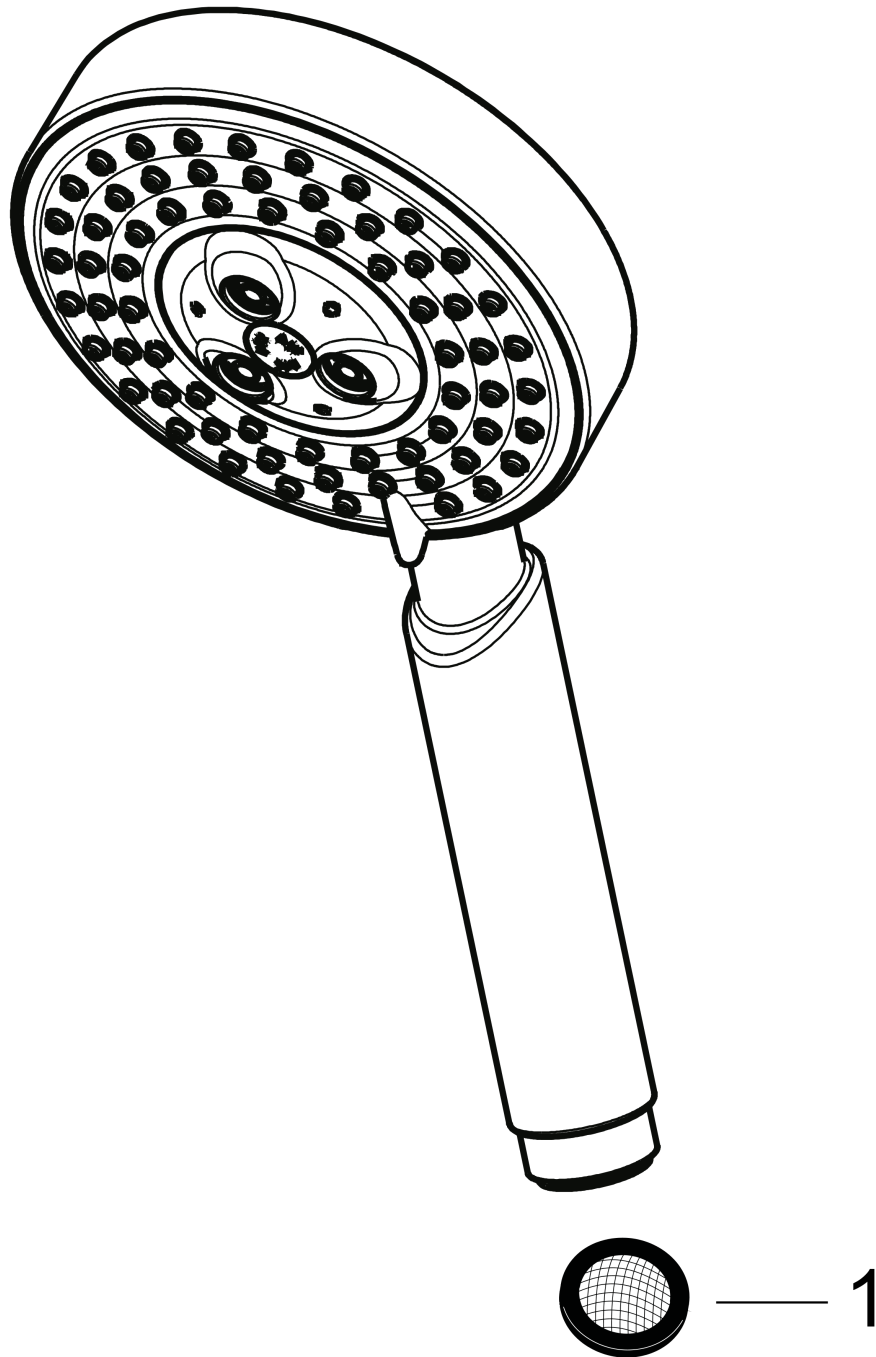

Raindance S

Handshower 150 3-Jet, 2.5 GPM

Finishes : **brushed nickel** Part no. : **28519821**

Description

Features

- 86 no-clog spray channels
- Spray modes: RainAir, BalanceAir, Whirl
- Flow: 2.5 GPM (9.5 L/Min)

Item details

List Price \$ 345.00

Technology

Design awards

Compliance

Product image

Scale drawing

Raindance S
Handshower 150 3-Jet, 2.5 GPM
Finishes : **brushed nickel** Part no. : **28519821**

Exploded drawing

Year of production: >07/06

Raindance S

Handshower 150 3-Jet, 2.5 GPM

Finishes : **brushed nickel** Part no. : **28519821**

Spare parts list

Year of production: >07/06

Pos.	Description	Part no.	Price	PU
1	filter packing	94246000	-	1