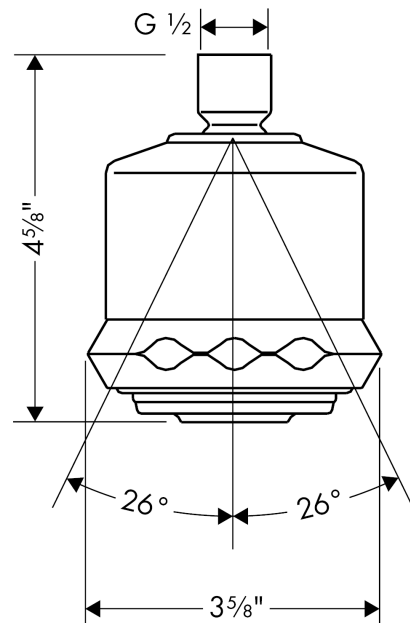

**Clubmaster**  
**Showerhead 3-Jet, 2.5 GPM**  
 Finishes : **chrome** Part no. : **28496001**

**Description**

**Features**

- 72 no-clog spray channels
- Spray modes: Full, Pulsating Massage, Soft spray
- Flow: 2.5 GPM (9.5 L/Min)

**Item details**

List Price \$ 227.00

**Technology**

**Compliance**

**Product image**

**Scale drawing**

**Clubmaster**  
**Showerhead 3-Jet, 2.5 GPM**  
Finishes : **chrome**    Part no. : **28496001**

Exploded drawing

Year of production: >03/90

**Clubmaster**

**Showerhead 3-Jet, 2.5 GPM**

Finishes : **chrome** Part no. : **28496001**

**Spare parts list**

Year of production: >**03/90**

Pos.	Description	Part no.	Price	PU
1	rubber boot	96425000	-	1
2	filter packing	88649000	-	1
a	filter packing	94246000	-	1
b	service set	92027000	-	1
c	service tool	95055000	-	1