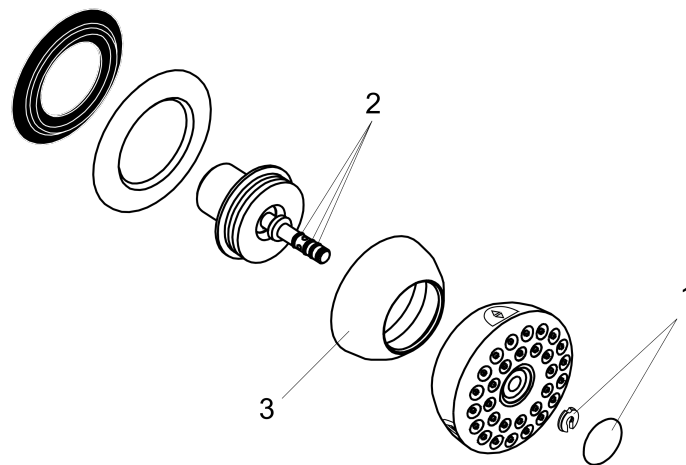

Bodyvette

Bodyspray with Stop

Finishes : **polished nickel** Part no. : **28467831**

Description

Features

- Pause feature slows flow to trickle
- Flow: 2.5 GPM (9.5 L/Min)
- 1/2" NPT
- material: Plastic

Item details

List Price \$ 311.00

Technology

Compliance

Product image

Scale drawing

Bodyvette

Bodyspray with Stop

Finishes : **polished nickel** Part no. : **28467831**

Exploded drawing

Year of production: >07/01

Bodyvette

Bodyspray with Stop

Finishes : **polished nickel** Part no. : **28467831**

Spare parts list

Year of production: >07/01

Pos.	Description	Part no.	Price	PU
1	cover pale grey	97404000	-	1
2	O-ring 3,5x1,5	98105000	-	1
3	base body	97521830	-	1
a	escutcheon	95060830	-	1