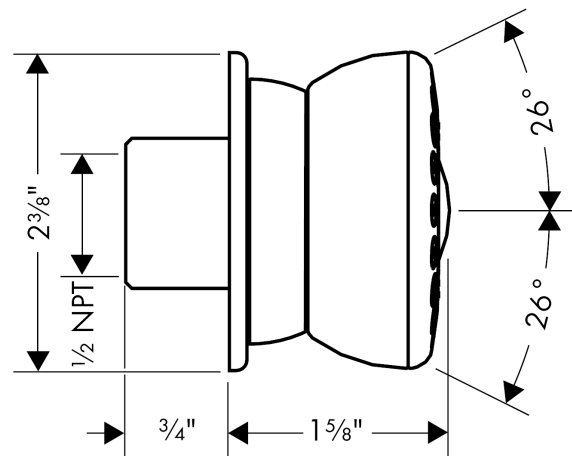

Bodyvette

Bodyspray with Stop

Finishes : **polished nickel** Part no. : **28467831**

Description

Features

- Pause feature slows flow to trickle
- Flow: 2.5 GPM (9.5 L/Min)
- 1/2" NPT
- material: Plastic

Item details

List Price \$ 311.00

Technology

Compliance

Product image

Scale drawing

Bodyvette

Bodyspray with Stop

Finishes : **polished nickel** Part no. : **28467831**

Exploded drawing

Year of production: >07/01

Bodyvette

Bodyspray with Stop

Finishes : **polished nickel** Part no. : **28467831**

Spare parts list

Year of production: >07/01

Pos.	Description	Part no.	Price	PU
1	cover pale grey	97404000	-	1
2	O-ring 3,5x1,5	98105000	-	1
3	base body	97521830	-	1
a	escutcheon	95060830	-	1