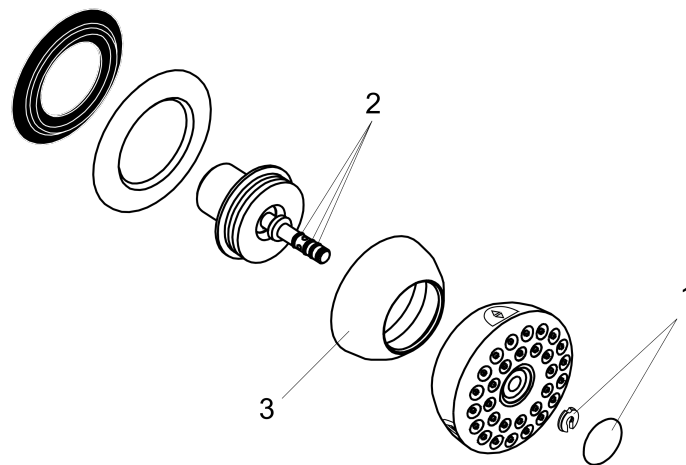

Bodyvette

Bodyspray with Stop

Finishes : **brushed nickel** Part no. : **28467821**

Description

Features

- Pause feature slows flow to trickle
- Flow: 2.5 GPM (9.5 L/Min)
- 1/2" NPT
- material: Plastic

Item details

List Price \$ 344.00

Technology

Compliance

Product image

Scale drawing

Bodyvette

Bodyspray with Stop

Finishes : **brushed nickel** Part no. : **28467821**

Exploded drawing

Year of production: >09/00

Bodyvette

Bodyspray with Stop

Finishes : **brushed nickel** Part no. : **28467821**

Spare parts list

Year of production: >09/00

Pos.	Description	Part no.	Price	PU
1	cover pale grey	97404000	-	1
2	O-ring 3,5x1,5	98105000	-	1
3	base body	97521820	-	1