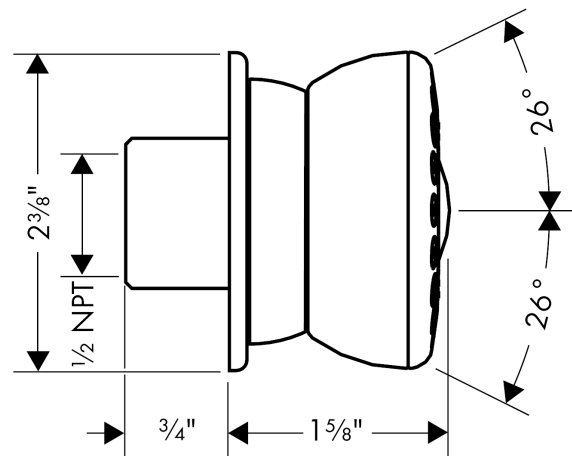

Bodyvette

Bodyspray with Stop

Finishes : **brushed nickel** Part no. : **28467821**

Description

Features

- Pause feature slows flow to trickle
- Flow: 2.5 GPM (9.5 L/Min)
- 1/2" NPT
- material: Plastic

Item details

List Price \$ 344.00

Technology

Compliance

Product image

Scale drawing

Bodyvette

Bodyspray with Stop

Finishes : **brushed nickel** Part no. : **28467821**

Exploded drawing

Year of production: >09/00

Bodyvette

Bodyspray with Stop

Finishes : **brushed nickel** Part no. : **28467821**

Spare parts list

Year of production: >09/00

Pos.	Description	Part no.	Price	PU
1	cover pale grey	97404000	-	1
2	O-ring 3,5x1,5	98105000	-	1
3	base body	97521820	-	1