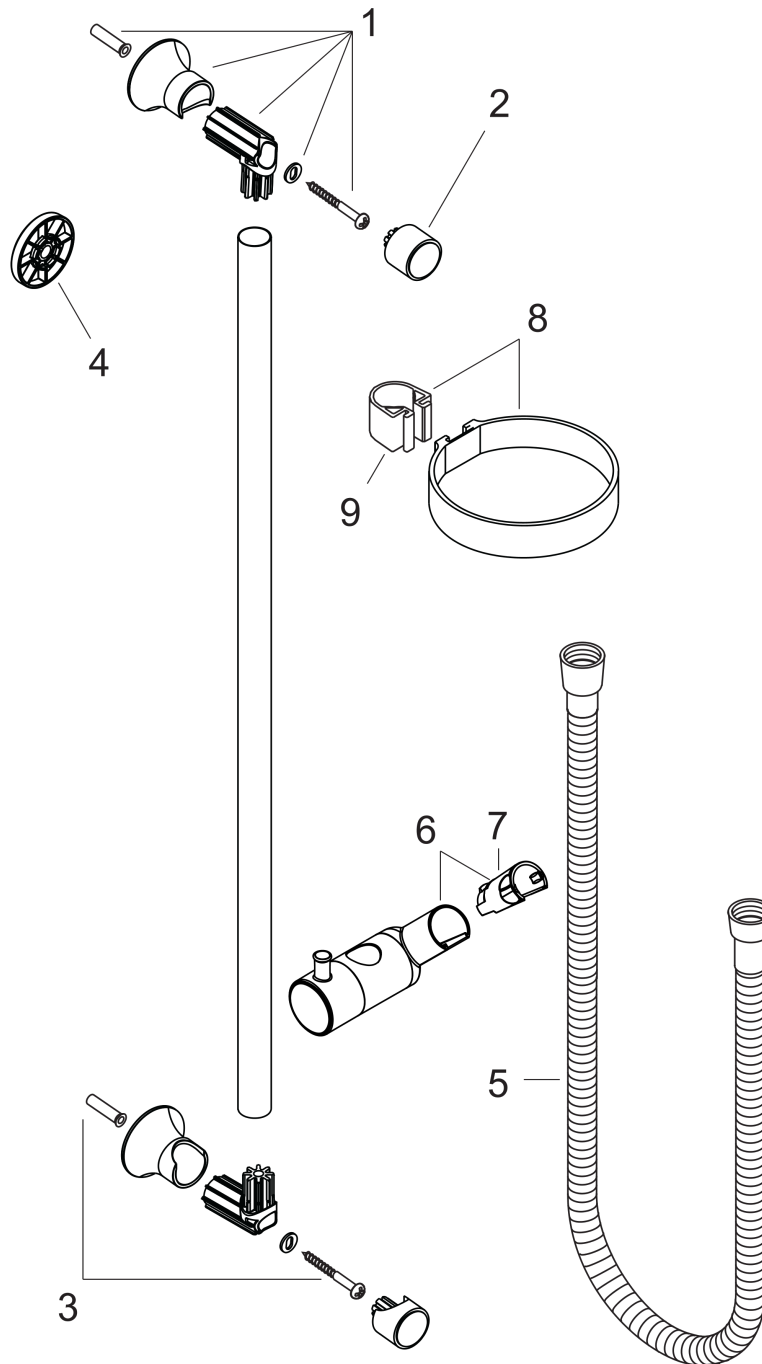

**Unica**  
**Wallbar Classic, 24"**  
 Finishes : **brushed nickel**    Part no. : **27617820**

**Description**

**Features**

- consists of: Wallbar, Handshower hose, Slider
- Brass wallbar
- Angle-adjustable holder pivots left and right, slides easily and locks in place

**Item details**

List Price \$ 342.00

**Compliance**

**Product image**

**Scale drawing**

Unica  
 Wallbar Classic, 24"  
 Finishes : brushed nickel Part no. : 27617820

Exploded drawing

Year of production: >04/08

**Unica**

**Wallbar Classic, 24"**

Finishes : **brushed nickel** Part no. : **27617820**

**Spare parts list**

Year of production: >04/08

Pos.	Description	Part no.	Price	PU
1	wall support	95171000	-	1
2	cover	95129820	-	1
3	mounting set	96179000	-	1
4	tile-matching-disk	98992820	-	1
5	shower hose 1,60 m	28116830	-	1
6	support, assy	95172820	-	1
7	guide	98918000	-	1
8	shelf Casetta	28678000	-	1
9	clip for Casetta, Ø 22 mm	96189000	-	1