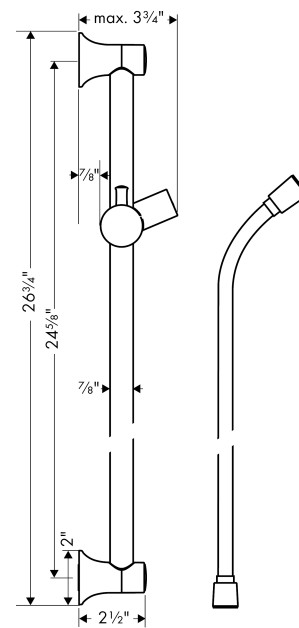

**Unica**  
**Wallbar Classic, 24"**  
 Finishes : **brushed nickel**    Part no. : **27617820**

**Description**

**Features**

- consists of: Wallbar, Handshower hose, Slider
- Brass wallbar
- Angle-adjustable holder pivots left and right, slides easily and locks in place

**Item details**

List Price \$ 342.00

**Compliance**

**Product image**

**Scale drawing**

Unica  
 Wallbar Classic, 24"  
 Finishes : brushed nickel Part no. : 27617820

Exploded drawing

Year of production: >04/08

**Unica**

**Wallbar Classic, 24"**

Finishes : **brushed nickel** Part no. : **27617820**

**Spare parts list**

Year of production: >04/08

Pos.	Description	Part no.	Price	PU
1	wall support	95171000	-	1
2	cover	95129820	-	1
3	mounting set	96179000	-	1
4	tile-matching-disk	98992820	-	1
5	shower hose 1,60 m	28116830	-	1
6	support, assy	95172820	-	1
7	guide	98918000	-	1
8	shelf Casetta	28678000	-	1
9	clip for Casetta, Ø 22 mm	96189000	-	1