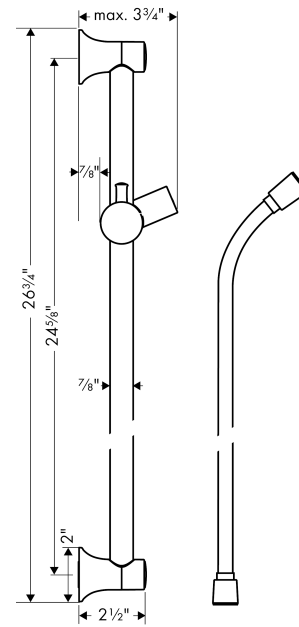

Unica
Wallbar Classic, 24"
 Finishes : **matte black** Part no. : **27617670**

Description

Features

- Consists of: Wallbar, Handshower hose, Slider
- Profile stand pipe: round
- Shower bar diameter: 22 mm
- Angle-adjustable holder pivots left and right, slides easily and locks in place

Item details

List Price \$ 335.00

Compliance

Product image

Scale drawing

Unica
Wallbar Classic, 24"
 Finishes : **matte black** Part no. : **27617670**

Installation example