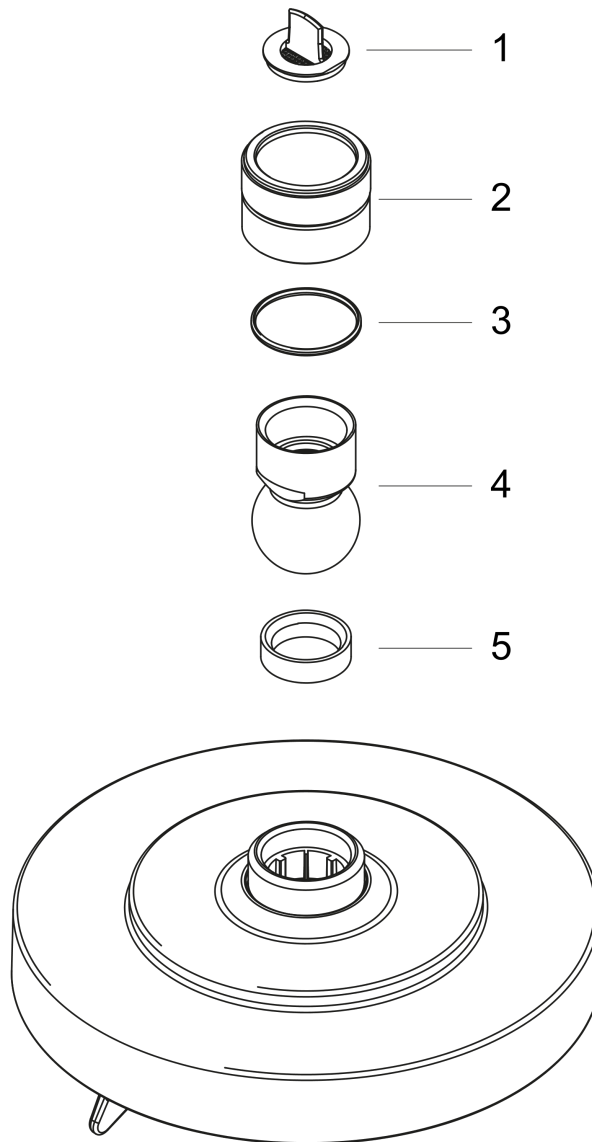

**Raindance S**  
**Showerhead 150 3-Jet, 2.5 GPM**  
 Finishes : **chrome**    Part no. : **27495001**

**Description**

**Features**

- 86 no-clog spray channels
- Spray modes: RainAir, BalanceAir, Whirl
- Flow: 2.5 GPM (9.5 L/Min)

**Item details**

List Price \$ 246.00

**Technology**

**Compliance**

**Product image**

**Scale drawing**

**Raindance S**  
**Showerhead 150 3-Jet, 2.5 GPM**  
Finishes : **chrome**    Part no. : **27495001**

**Exploded drawing**

Year of production: >11/06

**Raindance S**

**Showerhead 150 3-Jet, 2.5 GPM**

Finishes : **chrome** Part no. : **27495001**

**Spare parts list**

Year of production: >11/06

<b>Pos.</b>	<b>Description</b>	<b>Part no.</b>	<b>Price</b>	<b>PU</b>
1	filter packing	96477000	-	1
2	nut	97958000	-	1
3	lever collar	97536000	-	1
4	ball joint	97331000	-	1
5	seal	97606000	-	1