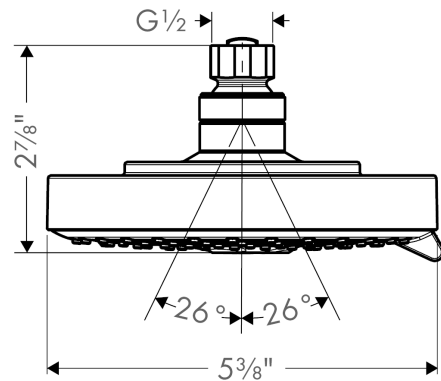

**Raindance S**  
**Showerhead 150 3-Jet, 2.5 GPM**  
 Finishes : **chrome**    Part no. : **27495001**

**Description**

**Features**

- 86 no-clog spray channels
- Spray modes: RainAir, BalanceAir, Whirl
- Flow: 2.5 GPM (9.5 L/Min)

**Item details**

List Price \$ 246.00

**Technology**

**Compliance**

**Product image**

**Scale drawing**

**Raindance S**  
**Showerhead 150 3-Jet, 2.5 GPM**  
Finishes : **chrome**    Part no. : **27495001**

**Exploded drawing**

Year of production: >11/06

**Raindance S**

**Showerhead 150 3-Jet, 2.5 GPM**

Finishes : **chrome** Part no. : **27495001**

**Spare parts list**

Year of production: >11/06

<b>Pos.</b>	<b>Description</b>	<b>Part no.</b>	<b>Price</b>	<b>PU</b>
1	filter packing	96477000	-	1
2	nut	97958000	-	1
3	lever collar	97536000	-	1
4	ball joint	97331000	-	1
5	seal	97606000	-	1