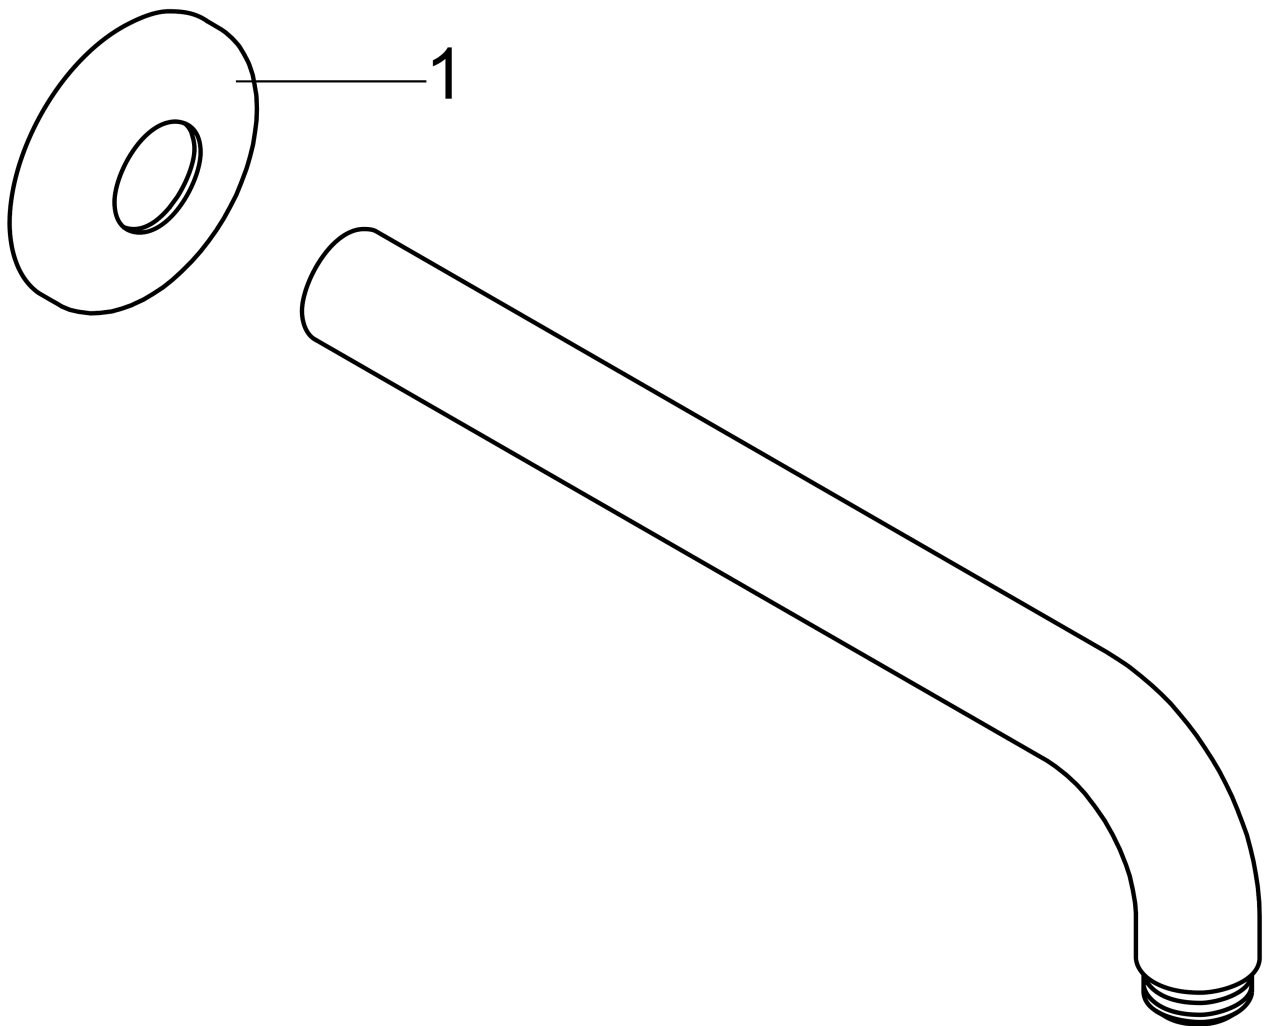

Showerarm Raindance 9"

Finishes : **brushed nickel** Part no. : **27422821**

Description

Features

- Brass
- 1/2" NPT
- Escutcheon

Item details

List Price \$ 195.00

Compliance

Product image

Scale drawing

Showerarm Raindance 9"

Finishes : **brushed nickel** Part no. : **27422821**

Exploded drawing

Year of production: >11/04

Showerarm Raindance 9"

Finishes : **brushed nickel** Part no. : **27422821**

Spare parts list

Year of production: >11/04

Pos.	Description	Part no.	Price	PU
1	escutcheon	28454820	-	1