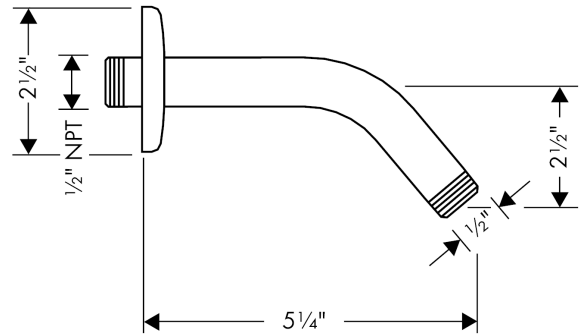

**Showerarm Standard 6"**

Finishes : **polished nickel**

Part no. : **27411833**

**Description**

**Features**

- Brass
- 1/2" NPT
- Escutcheon

**Item details**

List Price

\$ 47.00

**Compliance**

**Product image**

**Scale drawing**

**Showerarm Standard 6"**

Finishes : **polished nickel**

Part no. : **27411833**

**Exploded drawing**