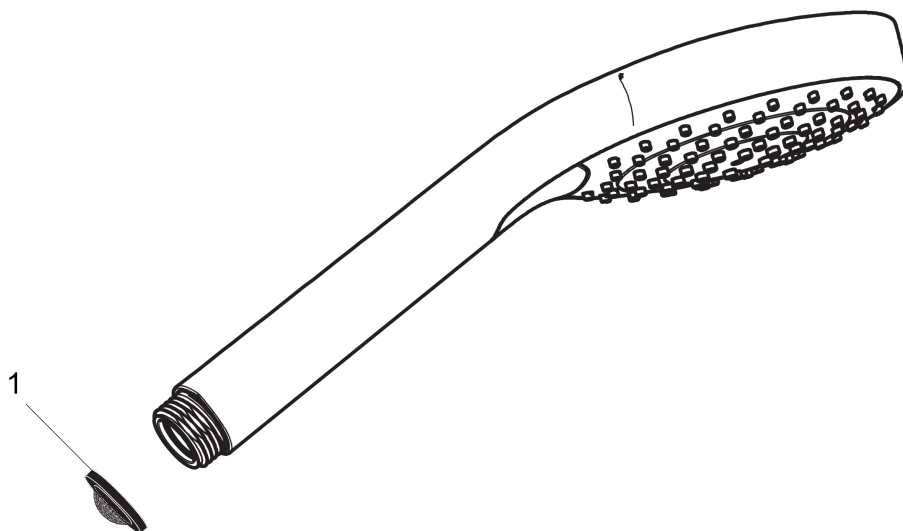

Croma Select E
Handshower 110 Vario-Jet, 2.5 GPM
 Finishes : **brushed nickel** Part no. : **26813821**

Description

Features

- Select button for comfortable alternation of spray modes
- 79 no-clog spray channels
- Spray modes: Vario-Jet (spray zones of variable intensity)
- Flow: 2.5 GPM (9.5 L/Min)
- Easy-to-clean white spray face

Item details

List Price \$ 171.00

Technology

Product image

Scale drawing

Croma Select E
Handshower 110 Vario-Jet, 2.5 GPM
Finishes : **brushed nickel** Part no. : **26813821**

Exploded drawing

Year of production: >10/16

Croma Select E
Handshower 110 Vario-Jet, 2.5 GPM
 Finishes : **brushed nickel** Part no. : **26813821**

Spare parts list

Year of production: >**10/16**

Pos.	Description	Part no.	Price	PU
1	filter packing	94246000	-	1