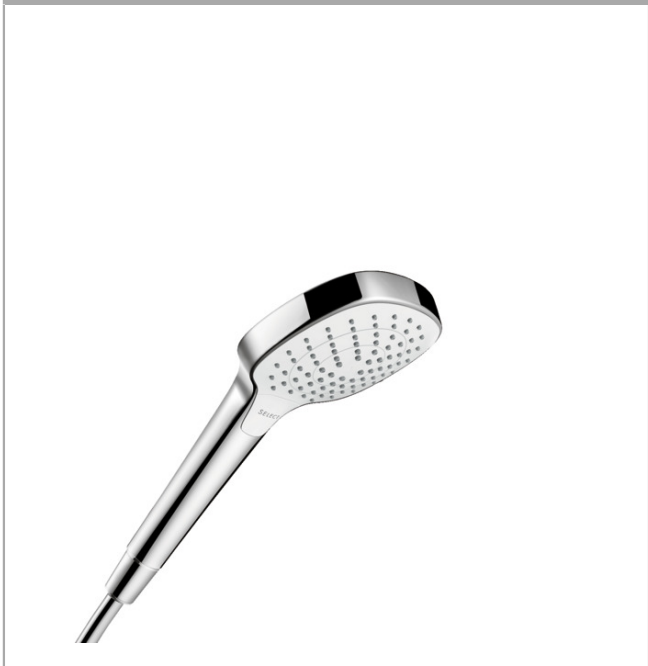

**Croma Select E**  
**Handshower 110 Vario-Jet, 2.5 GPM**  
 Finishes : **white/chrome** Part no. : **26813401**

**Description**

**Features**

- Select button for comfortable alternation of spray modes
- 79 no-clog spray channels
- Spray modes: Vario-Jet (spray zones of variable intensity)
- Flow: 2.5 GPM (9.5 L/Min)
- Easy-to-clean white spray face

**Item details**

List Price \$ 139.00

**Technology**

**Product image**

**Scale drawing**

**Croma Select E**  
**Handshower 110 Vario-Jet, 2.5 GPM**  
Finishes : **white/chrome** Part no. : **26813401**

Exploded drawing

Year of production: >10/16

**Croma Select E**  
**Handshower 110 Vario-Jet, 2.5 GPM**  
 Finishes : **white/chrome**    Part no. : **26813401**

**Spare parts list**

Year of production: >10/16

<b>Pos.</b>	<b>Description</b>	<b>Part no.</b>	<b>Price</b>	<b>PU</b>
1	filter packing	94246000	-	1