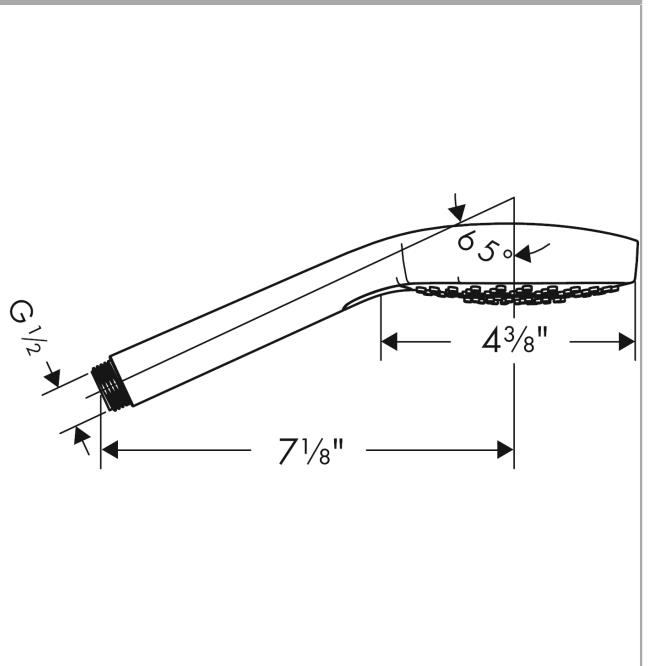

**Croma Select E**  
**Handshower 110 Vario-Jet, 2.5 GPM**  
 Finishes : **white/chrome** Part no. : **26813401**

**Description**

**Features**

- Select button for comfortable alternation of spray modes
- 79 no-clog spray channels
- Spray modes: Vario-Jet (spray zones of variable intensity)
- Flow: 2.5 GPM (9.5 L/Min)
- Easy-to-clean white spray face

**Item details**

List Price \$ 139.00

**Technology**

**Product image**

**Scale drawing**

**Croma Select E**  
**Handshower 110 Vario-Jet, 2.5 GPM**  
Finishes : **white/chrome** Part no. : **26813401**

Exploded drawing

Year of production: >10/16

**Croma Select E**  
**Handshower 110 Vario-Jet, 2.5 GPM**  
 Finishes : **white/chrome**    Part no. : **26813401**

**Spare parts list**

Year of production: >10/16

<b>Pos.</b>	<b>Description</b>	<b>Part no.</b>	<b>Price</b>	<b>PU</b>
1	filter packing	94246000	-	1