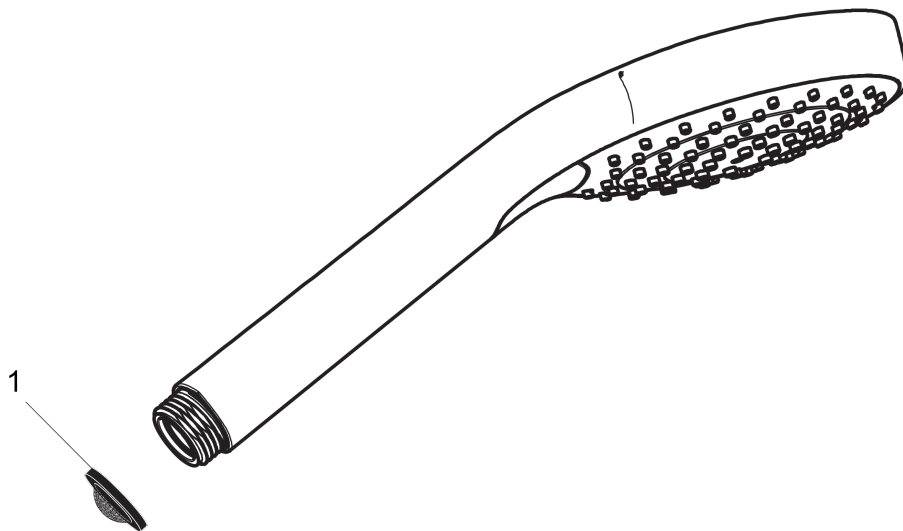

**Croma Select E**  
**Handshower 110 Vario-Jet, 2.5 GPM**  
 Finishes : **white/chrome** Part no. : **26813401**

**Description**

**Features**

- Select button for comfortable alternation of spray modes
- 79 no-clog spray channels
- Spray modes: Vario-Jet (spray zones of variable intensity)
- Flow: 2.5 GPM (9.5 L/Min)
- Easy-to-clean white spray face

**Item details**

List Price \$ 139.00

**Technology**

**Product image**

**Scale drawing**

**Croma Select E**  
**Handshower 110 Vario-Jet, 2.5 GPM**  
Finishes : **white/chrome** Part no. : **26813401**

Exploded drawing

Year of production: >10/16

**Croma Select E**  
**Handshower 110 Vario-Jet, 2.5 GPM**  
 Finishes : **white/chrome**    Part no. : **26813401**

**Spare parts list**

Year of production: >10/16

<b>Pos.</b>	<b>Description</b>	<b>Part no.</b>	<b>Price</b>	<b>PU</b>
1	filter packing	94246000	-	1