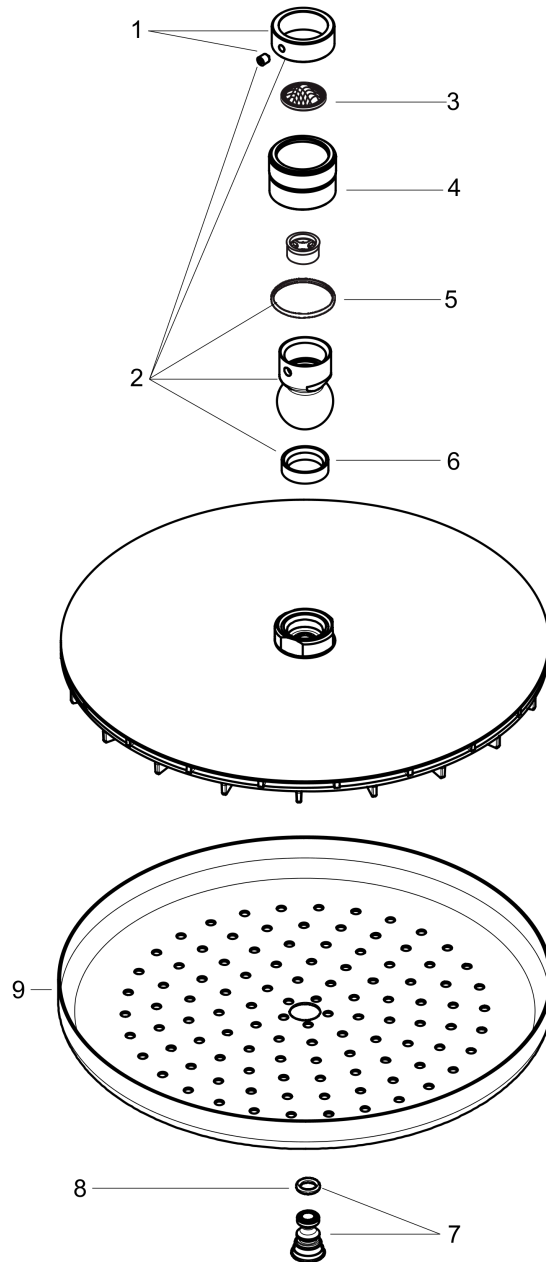

Croma
Showerhead 220 1-Jet, 2.5 GPM
 Finishes : **chrome** Part no. : **26465001**

Description

Features

- 107 no-clog spray channels
- Spray modes: RainAir
- Flow: 2.5 GPM (9.5 L/Min)
- Fully-finished matching spray face

Item details

List Price \$ 355.00

Technology

Compliance

Product image

Scale drawing

Croma
Showerhead 220 1-Jet, 2.5 GPM
Finishes : **chrome** Part no. : **26465001**

Exploded drawing

Year of production: >01/13

Croma
Showerhead 220 1-Jet, 2.5 GPM
 Finishes : **chrome** Part no. : **26465001**

Spare parts list

Year of production: >01/13

Pos.	Description	Part no.	Price	PU
1	lock washer	98942000	-	1
2	ball joint	98941000	-	1
3	filter packing	94246000	-	1
4	nut	97958000	-	1
5	lever collar	97536000	-	1
6	seal	97606000	-	1
7	air jet (Eco)	95795000	-	1
8	O-ring 7x2	98419000	-	1
9	spray body	92882000	-	1