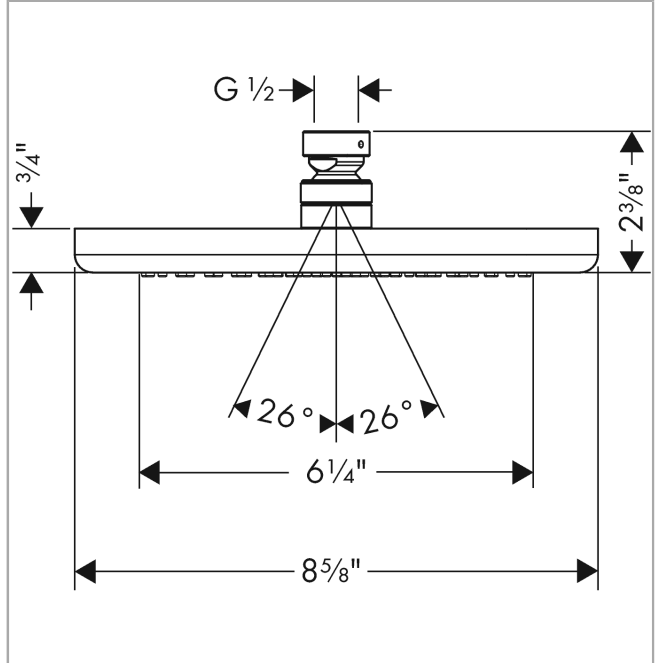

Croma
Showerhead 220 1-Jet, 2.5 GPM
 Finishes : **chrome** Part no. : **26465001**

Description

Features

- 107 no-clog spray channels
- Spray modes: RainAir
- Flow: 2.5 GPM (9.5 L/Min)
- Fully-finished matching spray face

Item details

List Price \$ 355.00

Technology

Compliance

Product image

Scale drawing

Croma
Showerhead 220 1-Jet, 2.5 GPM
Finishes : **chrome** Part no. : **26465001**

Exploded drawing

Year of production: >01/13

Croma
Showerhead 220 1-Jet, 2.5 GPM
 Finishes : **chrome** Part no. : **26465001**

Spare parts list

Year of production: >01/13

Pos.	Description	Part no.	Price	PU
1	lock washer	98942000	-	1
2	ball joint	98941000	-	1
3	filter packing	94246000	-	1
4	nut	97958000	-	1
5	lever collar	97536000	-	1
6	seal	97606000	-	1
7	air jet (Eco)	95795000	-	1
8	O-ring 7x2	98419000	-	1
9	spray body	92882000	-	1