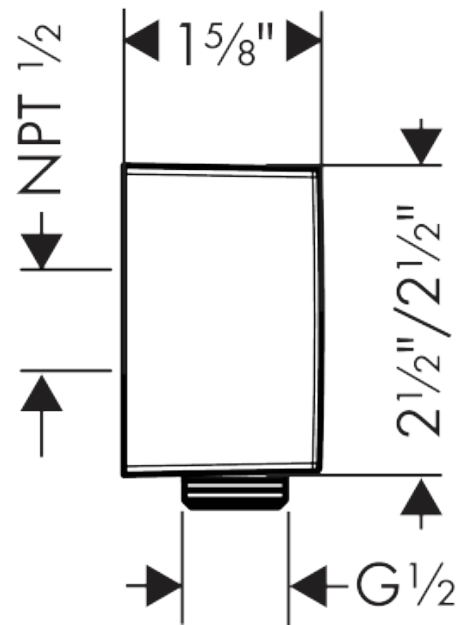

FixFit

Wall Outlet Square with Check Valves

Finishes : **chrome** Part no. : **26455001**

Description

Features

- for all 1/2" hoses
- plastic connection angle
- 1/2" NPT
- installation: wall

Item details

List Price \$ 98.00

Compliance

Product image

Scale drawing

FixFit
Wall Outlet Square with Check Valves
 Finishes : **chrome** Part no. : **26455001**

Exploded drawing

Year of production: >01/18

FixFit

Wall Outlet Square with Check Valves

Finishes : **chrome** Part no. : **26455001**

Spare parts list

Year of production: >01/18

Pos.	Description	Part no.	Price	PU
1	connection angel	98531001	-	1
2	set of non return valves DW 15	94074000	-	1