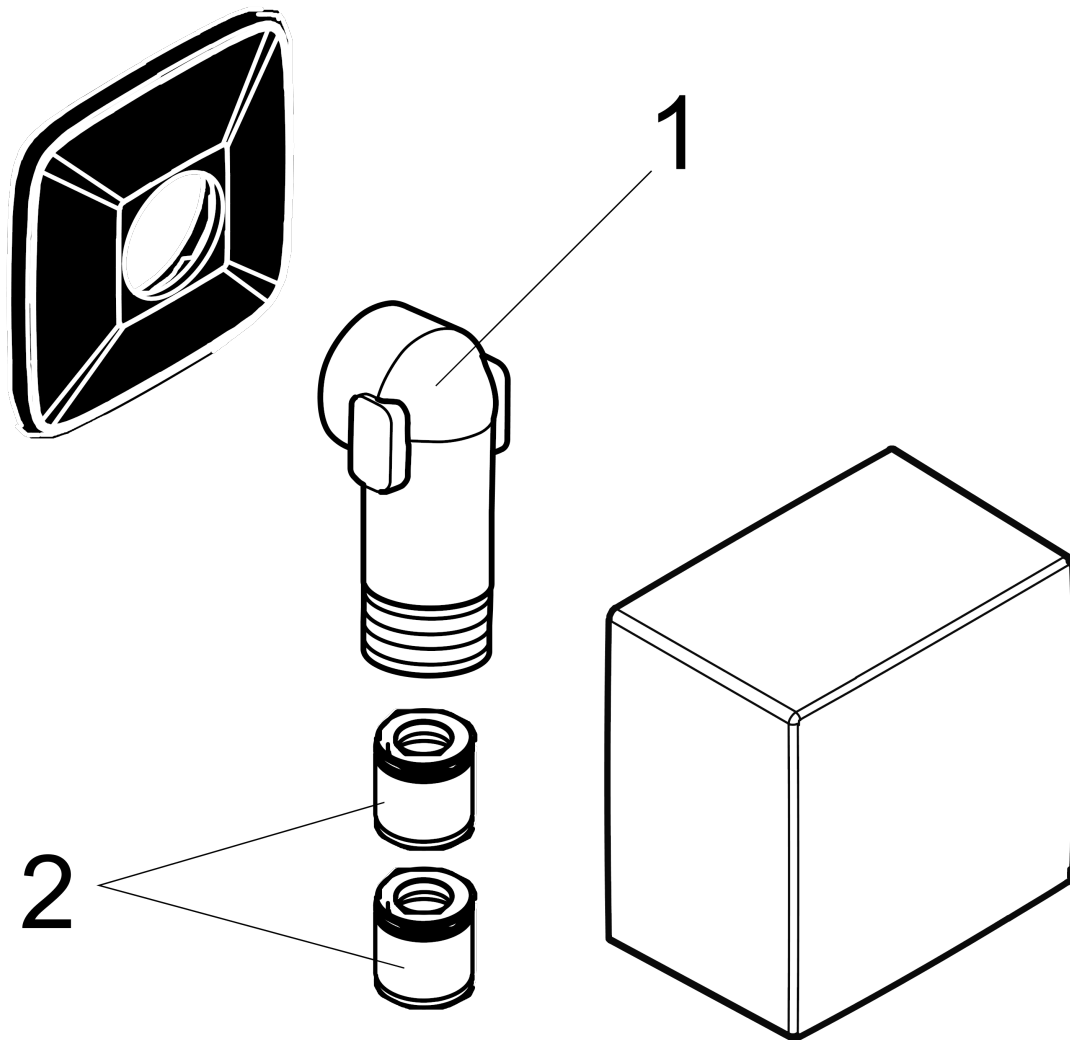

FixFit

Wall Outlet Square with Check Valves

Finishes : **chrome** Part no. : **26455001**

Description

Features

- for all 1/2" hoses
- plastic connection angle
- 1/2" NPT
- installation: wall

Item details

List Price \$ 98.00

Compliance

Product image

Scale drawing

FixFit
Wall Outlet Square with Check Valves
 Finishes : **chrome** Part no. : **26455001**

Exploded drawing

Year of production: >01/18

FixFit

Wall Outlet Square with Check Valves

Finishes : **chrome** Part no. : **26455001**

Spare parts list

Year of production: >01/18

Pos.	Description	Part no.	Price	PU
1	connection angel	98531001	-	1
2	set of non return valves DW 15	94074000	-	1