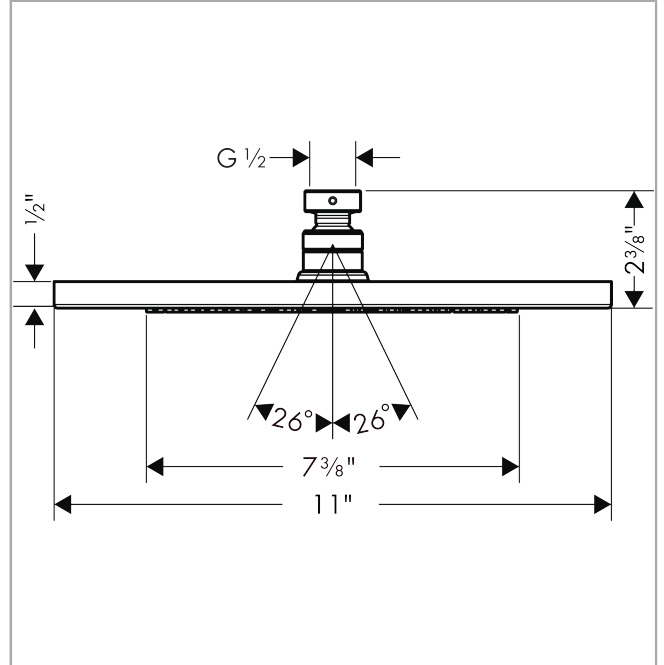

Croma

Showerhead 280 1-Jet, 1.8 GPM

Finishes : **brushed nickel** Part no. : **26217821**

Description

Features

- 140 no-clog spray channels
- Spray modes: Rain
- Flow: 1.8 GPM (6.8 L/Min)
- Fully-finished matching spray face
- Spray face removable for cleaning

Item details

List Price \$ 496.00

Technology

Compliance

Product image

Scale drawing

Croma
Showerhead 280 1-Jet, 1.8 GPM
 Finishes : **brushed nickel** Part no. : **26217821**

Exploded drawing

Year of production: >01/18

Croma
Showerhead 280 1-Jet, 1.8 GPM
 Finishes : **brushed nickel** Part no. : **26217821**

Spare parts list

Year of production: >01/18

Pos.	Description	Part no.	Price	PU
1	lock washer	98942821	-	1
2	ball joint	98941821	-	1
3	filter packing	94246000	-	1
4	nut	97958820	-	1
5	lever collar	97536000	-	1
6	seal	97606000	-	1
7	air jet (Eco)	95795820	-	1