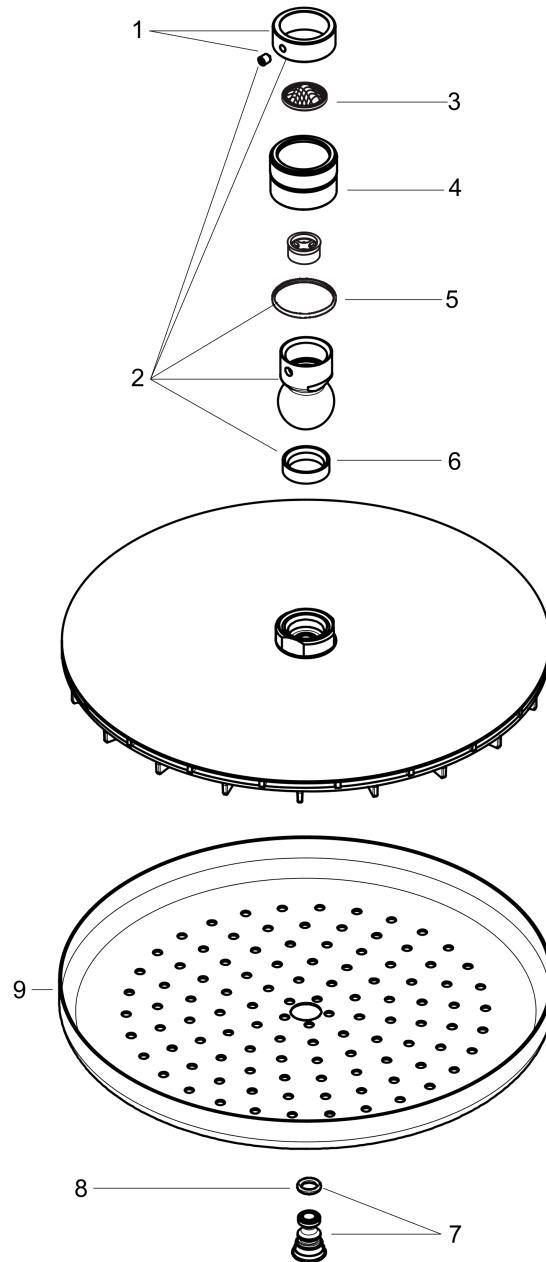

Croma

Showerhead 280 1-Jet, 1.8 GPM

Finishes : **brushed nickel** Part no. : **26217821**

Description

Features

- 140 no-clog spray channels
- Spray modes: Rain
- Flow: 1.8 GPM (6.8 L/Min)
- Fully-finished matching spray face
- Spray face removable for cleaning

Item details

List Price \$ 496.00

Technology

Compliance

Product image

Scale drawing

Croma
Showerhead 280 1-Jet, 1.8 GPM
 Finishes : **brushed nickel** Part no. : **26217821**

Exploded drawing

Year of production: >01/18

Croma
Showerhead 280 1-Jet, 1.8 GPM
 Finishes : **brushed nickel** Part no. : **26217821**

Spare parts list

Year of production: >01/18

Pos.	Description	Part no.	Price	PU
1	lock washer	98942821	-	1
2	ball joint	98941821	-	1
3	filter packing	94246000	-	1
4	nut	97958820	-	1
5	lever collar	97536000	-	1
6	seal	97606000	-	1
7	air jet (Eco)	95795820	-	1