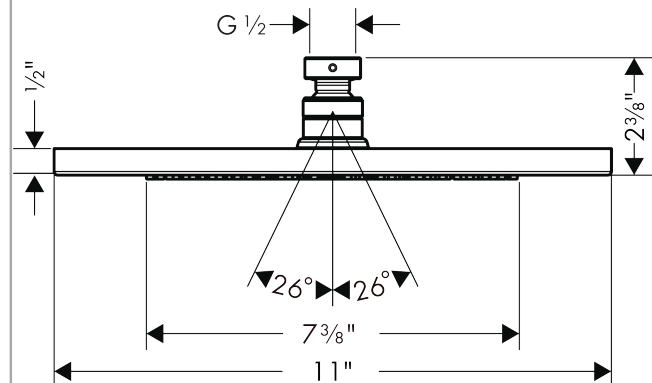

**Croma**  
**Showerhead 280 1-Jet, 1.8 GPM**  
 Finishes : **chrome** Part no. : **26217001**

**Description**

**Features**

- 140 no-clog spray channels
- Spray modes: Rain
- Flow: 1.8 GPM (6.8 L/Min)
- Fully-finished matching spray face
- Spray face removable for cleaning

**Item details**

List Price \$ 397.00

**Technology**

**Compliance**

**Product image**

**Scale drawing**

**Croma**  
**Showerhead 280 1-Jet, 1.8 GPM**  
 Finishes : **chrome** Part no. : **26217001**

Exploded drawing

Year of production: >01/18

**Croma**  
**Showerhead 280 1-Jet, 1.8 GPM**  
 Finishes : **chrome**    Part no. : **26217001**

**Spare parts list**

Year of production: >01/18

| <b>Pos.</b> | <b>Description</b> | <b>Part no.</b> | <b>Price</b> | <b>PU</b> |
|-------------|--------------------|-----------------|--------------|-----------|
| 1           | lock washer        | 98942000        | -            | 1         |
| 2           | ball joint         | 98941000        | -            | 1         |
| 3           | filter packing     | 94246000        | -            | 1         |
| 4           | nut                | 97958000        | -            | 1         |
| 5           | lever collar       | 97536000        | -            | 1         |
| 6           | seal               | 97606000        | -            | 1         |
| 7           | air jet (Eco)      | 95795000        | -            | 1         |
| 8           | O-ring 7x2         | 98419000        | -            | 1         |