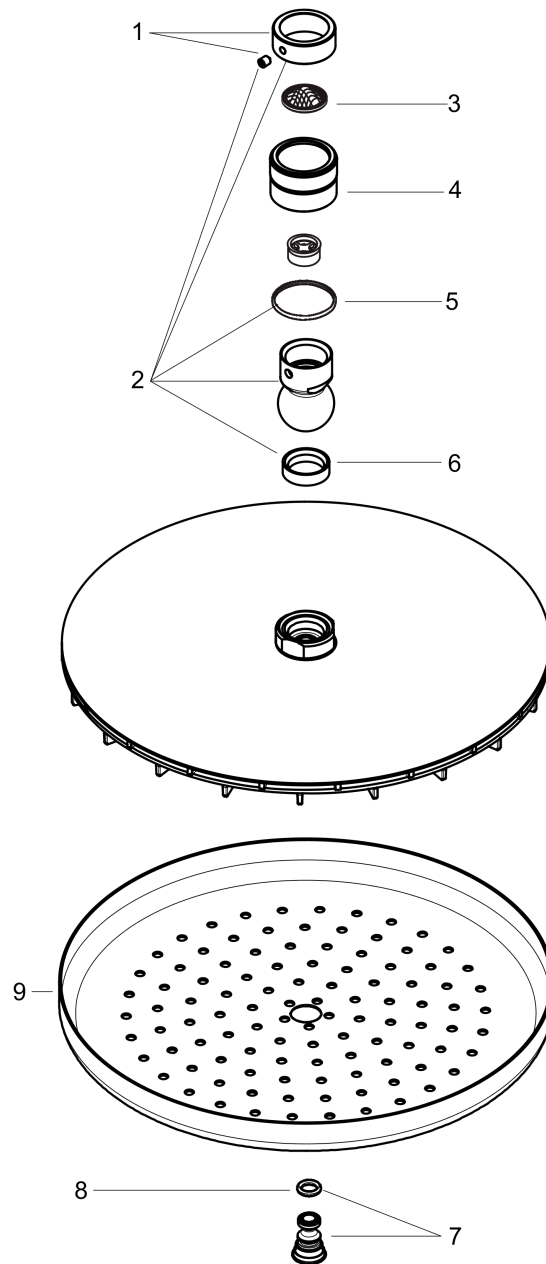

**Croma**  
**Showerhead 280 1-Jet, 1.8 GPM**  
 Finishes : **chrome** Part no. : **26217001**

**Description**

**Features**

- 140 no-clog spray channels
- Spray modes: Rain
- Flow: 1.8 GPM (6.8 L/Min)
- Fully-finished matching spray face
- Spray face removable for cleaning

**Item details**

List Price \$ 397.00

**Technology**

**Compliance**

**Product image**

**Scale drawing**

**Croma**  
**Showerhead 280 1-Jet, 1.8 GPM**  
 Finishes : **chrome** Part no. : **26217001**

Exploded drawing

Year of production: >01/18

**Croma**  
**Showerhead 280 1-Jet, 1.8 GPM**  
 Finishes : **chrome**    Part no. : **26217001**

**Spare parts list**

Year of production: >01/18

| <b>Pos.</b> | <b>Description</b> | <b>Part no.</b> | <b>Price</b> | <b>PU</b> |
|-------------|--------------------|-----------------|--------------|-----------|
| 1           | lock washer        | 98942000        | -            | 1         |
| 2           | ball joint         | 98941000        | -            | 1         |
| 3           | filter packing     | 94246000        | -            | 1         |
| 4           | nut                | 97958000        | -            | 1         |
| 5           | lever collar       | 97536000        | -            | 1         |
| 6           | seal               | 97606000        | -            | 1         |
| 7           | air jet (Eco)      | 95795000        | -            | 1         |
| 8           | O-ring 7x2         | 98419000        | -            | 1         |