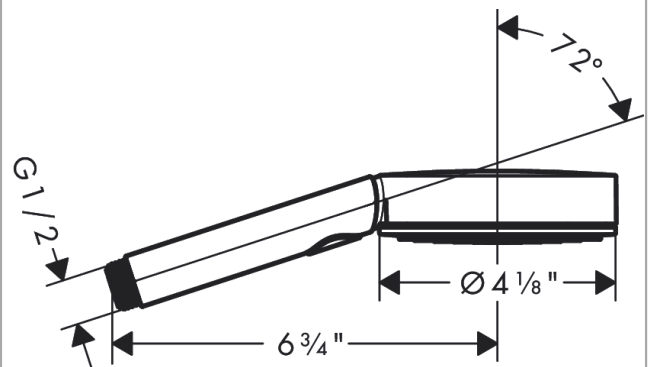

Pulsify Select S
Handshower 105 3-Jet, 2.5 GPM
 Product Finish: **chrome** Part no. : **24111001**

Description

Features

- Spray modes: PowderRain, IntenseRain, Pulsating Massage
- Select button for comfortable alternation of spray modes
- Spray face finish: graphite
- Flow: 2.5 GPM (9.5 L/Min)

Technology

Design awards

reddot winner 2021

Compliance

Product image

Scale drawing

Pulsify Select S
Handshower 105 3-Jet, 2.5 GPM
Product Finish: **chrome** Part no. : **24111001**

Exploded drawing

Year of production: >11/21

Pulsify Select S
Handshower 105 3-Jet, 2.5 GPM
 Product Finish: **chrome** Part no. : **24111001**

Spare parts list

Year of production: >11/21

Pos.	Description	Part no.	PC	PU
1	filter	92672000	0	1
2	seal	98058000	0	1