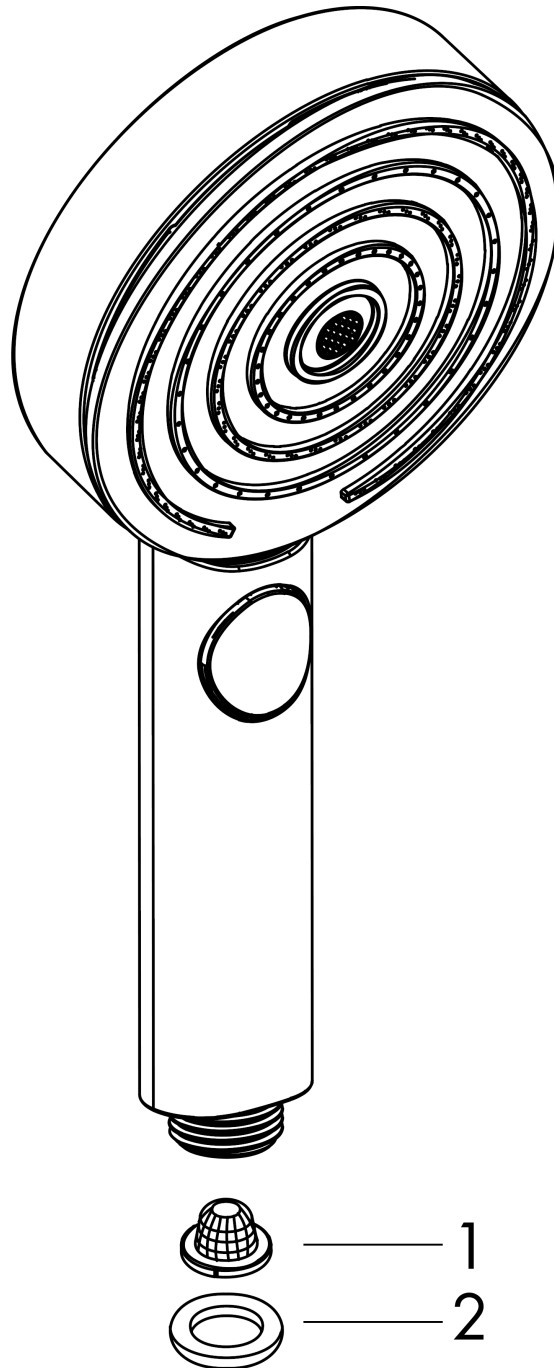

Pulsify Select S
Handshower 105 3-Jet, 2.5 GPM
 Product Finish: **chrome** Part no. : **24111001**

Description

Features

- Spray modes: PowderRain, IntenseRain, Pulsating Massage
- Select button for comfortable alternation of spray modes
- Spray face finish: graphite
- Flow: 2.5 GPM (9.5 L/Min)

Technology

Design awards

reddot winner 2021

Compliance

Product image

Scale drawing

Pulsify Select S
Handshower 105 3-Jet, 2.5 GPM
Product Finish: **chrome** Part no. : **24111001**

Exploded drawing

Year of production: >11/21

Pulsify Select S
Handshower 105 3-Jet, 2.5 GPM
 Product Finish: **chrome** Part no. : **24111001**

Spare parts list

Year of production: >11/21

Pos.	Description	Part no.	PC	PU
1	filter	92672000	0	1
2	seal	98058000	0	1