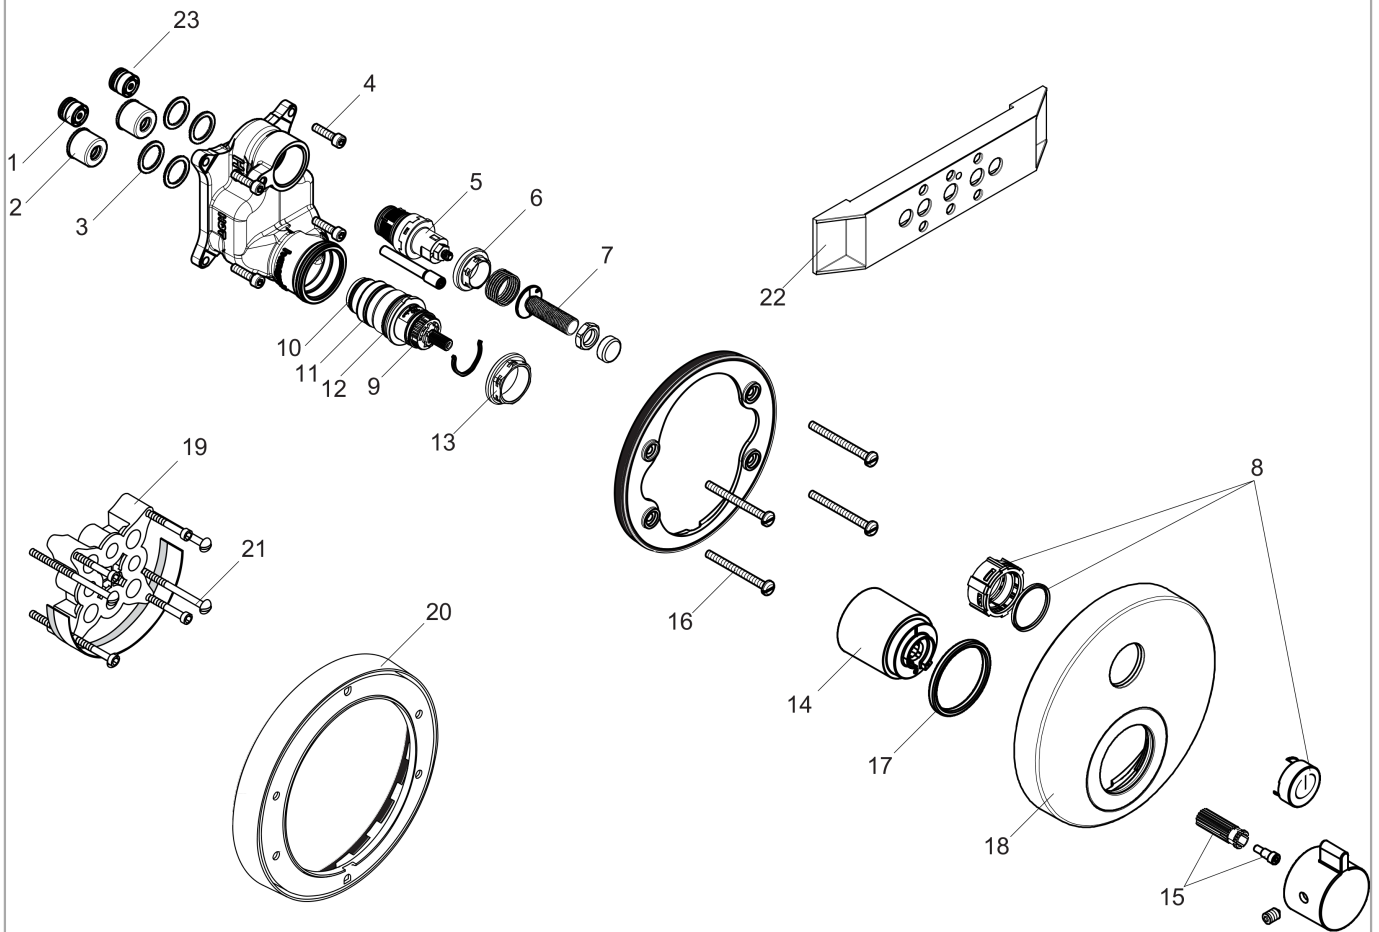

ShowerSelect S
Thermostatic Trim for 1 Function, Round
 Finishes : **chrome** Part no. : **15744001**

Description

Features

- Select push-button on/off control for 1 outlet
- Flow: 7.00 GPM (26.5 L/Min)
- Thermostatic cartridge, Start/stop cartridge
- Anti-scald 100° safety stop
- Optimized for water-efficient shower products

Item details

List Price \$ 621.00

Technology

Compliance

Product image

Scale drawing

ShowerSelect S
Thermostatic Trim for 1 Function, Round
 Finishes : **chrome** Part no. : **15744001**

Exploded drawing

Year of production: >12/14

ShowerSelect S
Thermostatic Trim for 1 Function, Round
 Finishes : **chrome** Part no. : **15744001**

Spare parts list

Year of production: >12/14

Pos.	Description	Part no.	Price	PU
1	non return valve	97980000	-	1
2	noise reduction	94073000	-	1
3	O-ring 16x2	98133000	-	1
4	set of screws	96525000	-	1
5	shut off unit	95758000	-	1
6	nut	98368000	-	1
7	Select-adapter	92219000	-	1
8	set of symbols	92218000	-	1
9	thermostat cartridge	98282001	-	1
10	O-ring 20x1,5	98197000	-	1
11	O-ring 25x1,5	98146000	-	1
12	O-ring 25x2,5	92146000	-	1
13	nut	98913000	-	1
14	sleeve	92216000	-	1
15	handle fixing set	95843000	-	1
16	set of fixing screws	96454000	-	1
17	O-ring 44x4	98471000	-	1
18	escutcheon Ø 150 mm	92272001	-	1
19	extension 25 mm	13595000	-	1
20	extension 22 mm (Ø 170 mm)	13596000	-	1
21	set of fixing screws	97747000	-	1
22	fit-up aid	92540000	-	1
23	non return valve (pressure-resistant up to 2 MPa)	92594000	-	1
a	handle for thermostat	92215001	-	1
b	holder for escutcheon	98793000	-	1
c	compensation set 1°	95521000	-	1
d	nut and flange	92696000	-	1
e	symbol head shower Rain large	93571880	-	1
f	symbol head shower Rain small	93572880	-	1
g	symbol handshower	93573880	-	1
h	symbol Flood jet	93574880	-	1
i	symbol Whirl	93575880	-	1
j	symbol Mono	93576880	-	1
k	symbol tub	93577880	-	1
l	symbol body shower	93578880	-	1
m	symbol ON/OFF	93579880	-	1