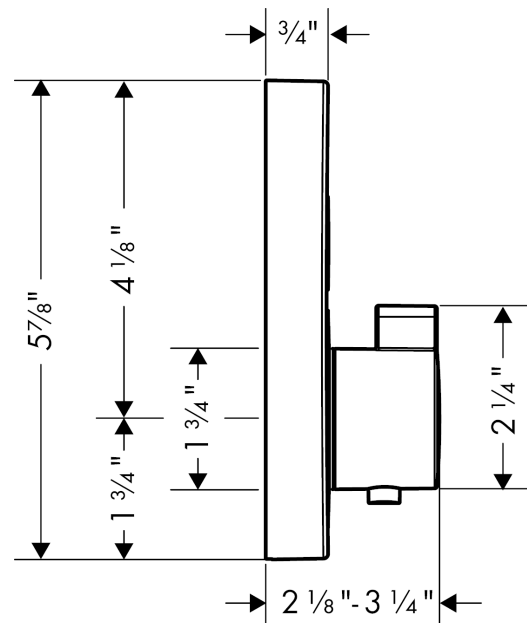

ShowerSelect S
Thermostatic Trim for 1 Function, Round
 Finishes : **chrome** Part no. : **15744001**

Description

Features

- Select push-button on/off control for 1 outlet
- Flow: 7.00 GPM (26.5 L/Min)
- Thermostatic cartridge, Start/stop cartridge
- Anti-scald 100° safety stop
- Optimized for water-efficient shower products

Item details

List Price \$ 621.00

Technology

Compliance

Product image

Scale drawing

ShowerSelect S
Thermostatic Trim for 1 Function, Round
 Finishes : **chrome** Part no. : **15744001**

Exploded drawing

Year of production: >12/14

ShowerSelect S
Thermostatic Trim for 1 Function, Round
 Finishes : **chrome** Part no. : **15744001**

Spare parts list

Year of production: >12/14

Pos.	Description	Part no.	Price	PU
1	non return valve	97980000	-	1
2	noise reduction	94073000	-	1
3	O-ring 16x2	98133000	-	1
4	set of screws	96525000	-	1
5	shut off unit	95758000	-	1
6	nut	98368000	-	1
7	Select-adapter	92219000	-	1
8	set of symbols	92218000	-	1
9	thermostat cartridge	98282001	-	1
10	O-ring 20x1,5	98197000	-	1
11	O-ring 25x1,5	98146000	-	1
12	O-ring 25x2,5	92146000	-	1
13	nut	98913000	-	1
14	sleeve	92216000	-	1
15	handle fixing set	95843000	-	1
16	set of fixing screws	96454000	-	1
17	O-ring 44x4	98471000	-	1
18	escutcheon Ø 150 mm	92272001	-	1
19	extension 25 mm	13595000	-	1
20	extension 22 mm (Ø 170 mm)	13596000	-	1
21	set of fixing screws	97747000	-	1
22	fit-up aid	92540000	-	1
23	non return valve (pressure-resistant up to 2 MPa)	92594000	-	1
a	handle for thermostat	92215001	-	1
b	holder for escutcheon	98793000	-	1
c	compensation set 1°	95521000	-	1
d	nut and flange	92696000	-	1
e	symbol head shower Rain large	93571880	-	1
f	symbol head shower Rain small	93572880	-	1
g	symbol handshower	93573880	-	1
h	symbol Flood jet	93574880	-	1
i	symbol Whirl	93575880	-	1
j	symbol Mono	93576880	-	1
k	symbol tub	93577880	-	1
l	symbol body shower	93578880	-	1
m	symbol ON/OFF	93579880	-	1