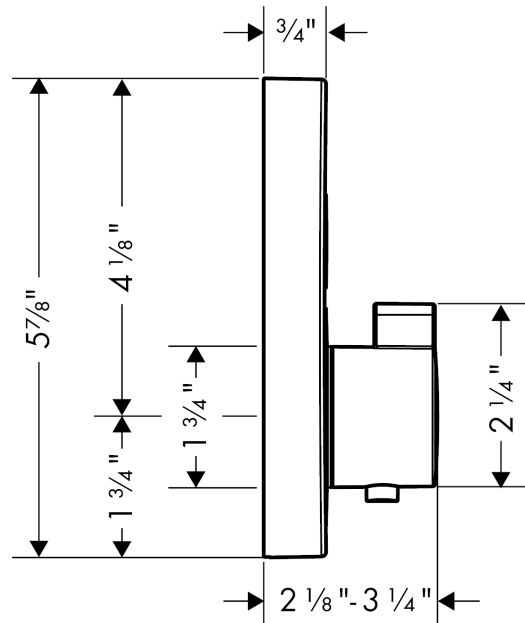

**ShowerSelect S**  
**Thermostatic Trim for 2 Functions, Round**  
 Finishes : **brushed nickel** Part no. : **15743821**

**Description**

**Features**

- Outlets may be operated simultaneously
- Select push-button on/off control for 2 outlets
- Flow: 8.0 GPM (30.3 L/Min) / 2.0 GPM (7.6 L/Min)
- Thermostatic cartridge, Start/stop cartridge
- Anti-scald 100° safety stop
- Optimized for water-efficient shower products
- Includes optional accessory to limit total flow to 2.0 GPM @ 80 psi where required

**Item details**

List Price \$ 856.00

**Technology**

**Compliance**

**Product image**

**Scale drawing**

**ShowerSelect S**  
**Thermostatic Trim for 2 Functions, Round**  
 Finishes : **brushed nickel**    Part no. : **15743821**

## ShowerSelect S

Thermostatic Trim for 2 Functions, Round

Finishes : **brushed nickel** Part no. : **15743821**