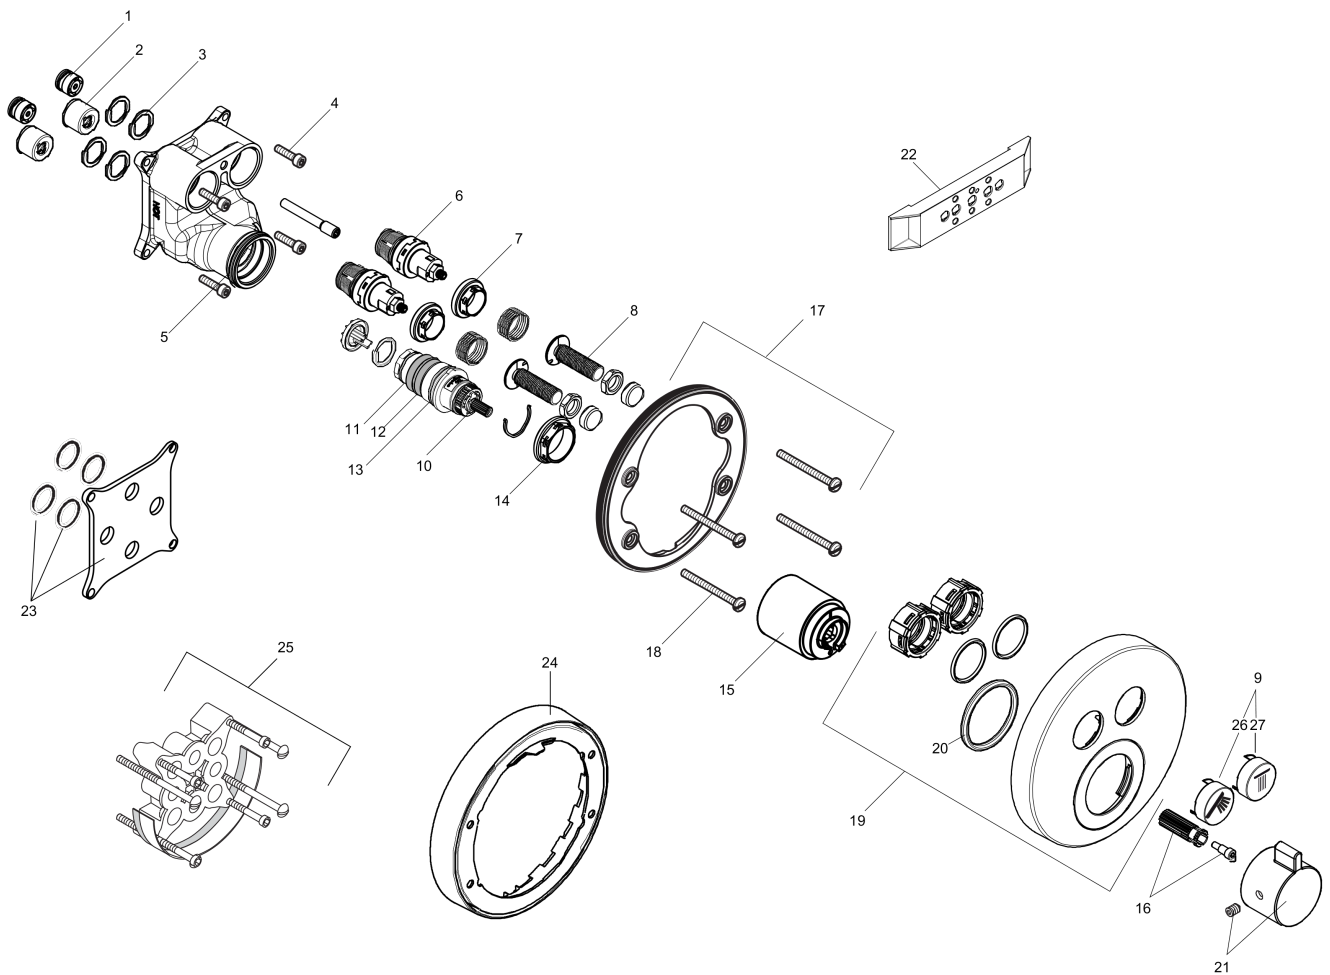

**ShowerSelect S**  
**Thermostatic Trim for 2 Functions, Round**  
 Finishes : **brushed nickel** Part no. : **15743821**

**Description**

**Features**

- Outlets may be operated simultaneously
- Select push-button on/off control for 2 outlets
- Flow: 8.0 GPM (30.3 L/Min) / 2.0 GPM (7.6 L/Min)
- Thermostatic cartridge, Start/stop cartridge
- Anti-scald 100° safety stop
- Optimized for water-efficient shower products
- Includes optional accessory to limit total flow to 2.0 GPM @ 80 psi where required

**Item details**

List Price \$ 856.00

**Technology**

**Compliance**

**Product image**

**Scale drawing**

**ShowerSelect S**  
**Thermostatic Trim for 2 Functions, Round**  
 Finishes : **brushed nickel**    Part no. : **15743821**

**Exploded drawing**

Year of production: >12/14

## ShowerSelect S

Thermostatic Trim for 2 Functions, Round

Finishes : **brushed nickel** Part no. : **15743821**