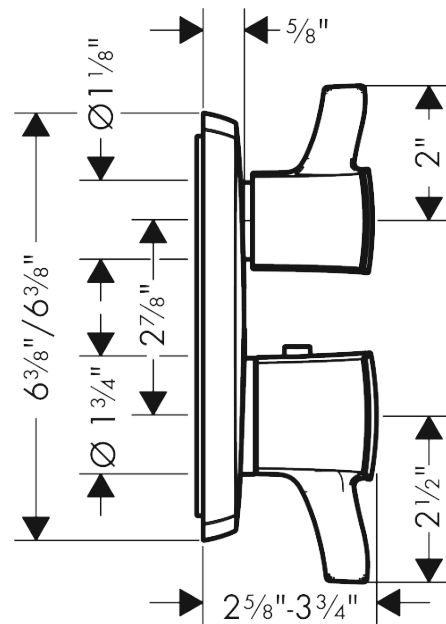

Ecostat Classic
Thermostatic Trim with Volume Control, Square
 Finishes : **chrome** Part no. : **15727001**

Description

Features

- Volume control for 1 outlet
- Flow: 6.0 GPM (22.7 L/Min)
- Thermostatic cartridge, Ceramic cartridge
- Anti-scald 100° safety stop
- Optimized for water-efficient shower products

Item details

List Price \$ 495.00

Compliance

Product image

Scale drawing

Ecostat Classic
Thermostatic Trim with Volume Control, Square
 Finishes : **chrome** Part no. : **15727001**

Exploded drawing

Year of production: >02/19

Ecostat Classic
Thermostatic Trim with Volume Control, Square
 Finishes : **chrome** Part no. : **15727001**

Spare parts list

Year of production: >02/19

Pos.	Description	Part no.	Price	PU
1	hollow set screw M4x5	92846000	-	1
2	O-ring 44x4	98471000	-	1
3	O-ring 30x5	98153000	-	1
4	sleeve	92216000	-	1
5	sleeve	96446000	-	1
6	holder for escutcheon	98793000	-	1
7	set of fixing screws	96454000	-	1
8	nut	98913000	-	1
9	thermostat cartridge	98282000	-	1
10	O-ring 25x2,5	92146000	-	1
11	O-ring 25x1,5	98146000	-	1
12	O-ring 20x1,5	98197000	-	1
13	shut off unit right closing	94009000	-	1
14	O-ring 36x2	98156000	-	1
15	set of screws	96525000	-	1
16	O-ring 16x2	98133000	-	1
17	noise reduction	94073000	-	1
18	set of non return valves DW 15	97350000	-	1
19	non return valve (pressure-resistant up to 2 MPa)	92594000	-	1
20	handle fixing set	95843000	-	1
21	adapter for handle	95252000	-	1
a	compensation set 1°	95521000	-	1
b	extension 25 mm	13595000	-	1
c	set of fixing screws	97747000	-	1
d	screw cover	95181000	-	1
e	extension 10 mm for iBox universal with shut-off unit	92332000	-	1