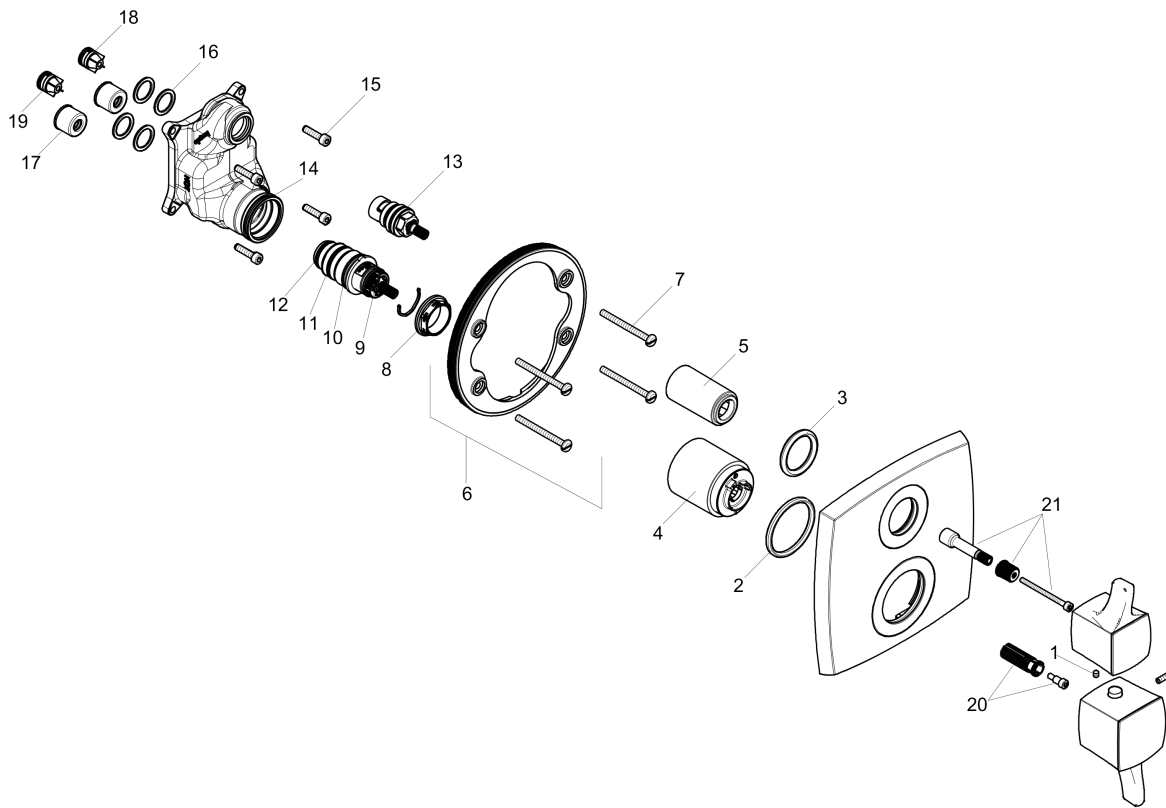

Ecostat Classic
Thermostatic Trim with Volume Control, Square
 Finishes : **chrome** Part no. : **15727001**

Description

Features

- Volume control for 1 outlet
- Flow: 6.0 GPM (22.7 L/Min)
- Thermostatic cartridge, Ceramic cartridge
- Anti-scald 100° safety stop
- Optimized for water-efficient shower products

Item details

List Price \$ 495.00

Compliance

Product image

Scale drawing

Ecostat Classic
Thermostatic Trim with Volume Control, Square
 Finishes : **chrome** Part no. : **15727001**

Exploded drawing

Year of production: >02/19

Ecostat Classic
Thermostatic Trim with Volume Control, Square
 Finishes : **chrome** Part no. : **15727001**

Spare parts list

Year of production: >02/19

Pos.	Description	Part no.	Price	PU
1	hollow set screw M4x5	92846000	-	1
2	O-ring 44x4	98471000	-	1
3	O-ring 30x5	98153000	-	1
4	sleeve	92216000	-	1
5	sleeve	96446000	-	1
6	holder for escutcheon	98793000	-	1
7	set of fixing screws	96454000	-	1
8	nut	98913000	-	1
9	thermostat cartridge	98282000	-	1
10	O-ring 25x2,5	92146000	-	1
11	O-ring 25x1,5	98146000	-	1
12	O-ring 20x1,5	98197000	-	1
13	shut off unit right closing	94009000	-	1
14	O-ring 36x2	98156000	-	1
15	set of screws	96525000	-	1
16	O-ring 16x2	98133000	-	1
17	noise reduction	94073000	-	1
18	set of non return valves DW 15	97350000	-	1
19	non return valve (pressure-resistant up to 2 MPa)	92594000	-	1
20	handle fixing set	95843000	-	1
21	adapter for handle	95252000	-	1
a	compensation set 1°	95521000	-	1
b	extension 25 mm	13595000	-	1
c	set of fixing screws	97747000	-	1
d	screw cover	95181000	-	1
e	extension 10 mm for iBox universal with shut-off unit	92332000	-	1