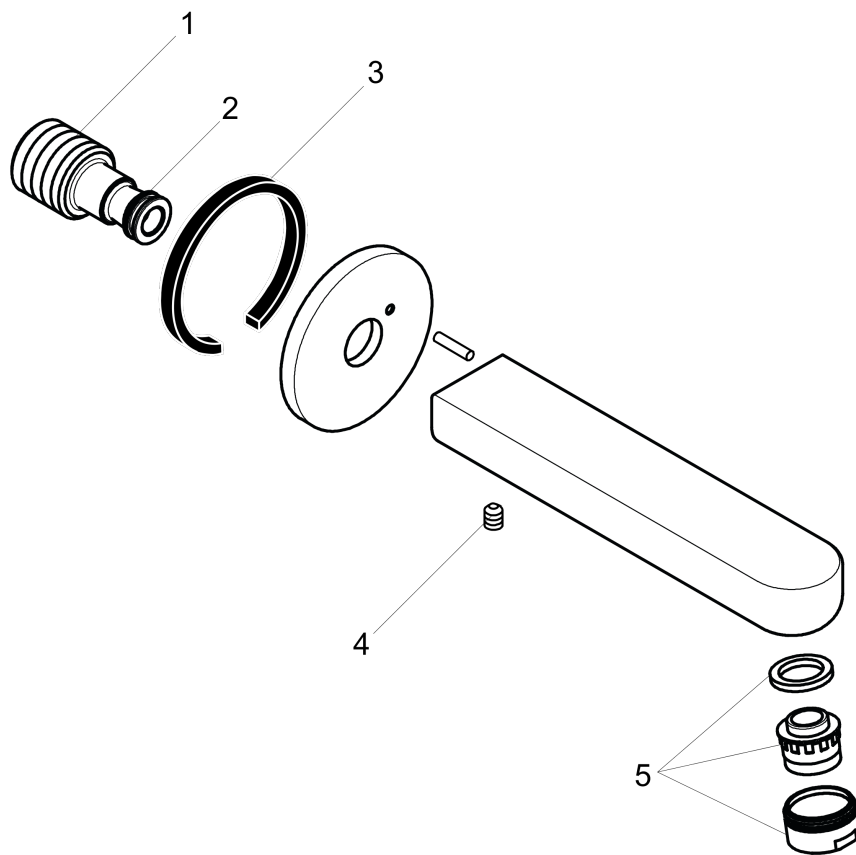

Metris S

Tub Spout 9"

Finishes : **brushed nickel** Part no. : **14421821**

Description

Features

- Solid brass

Item details

List Price \$ 301.00

Compliance

Product image

Scale drawing

Metris S

Tub Spout 9"

Finishes : **brushed nickel** Part no. : **14421821**

Exploded drawing

Year of production: >04/10

Metris S

Tub Spout 9"

Finishes : **brushed nickel** Part no. : **14421821**

Spare parts list

Year of production: >04/10

Pos.	Description	Part no.	Price	PU
1	connecting thread	95658001	-	1
2	O-ring 13x2	98128000	-	1
3	seal	97530000	-	1
4	hollow set screw M6x8	97810000	-	1
5	aerator M24x1 (25 l/min)	13914820	-	1