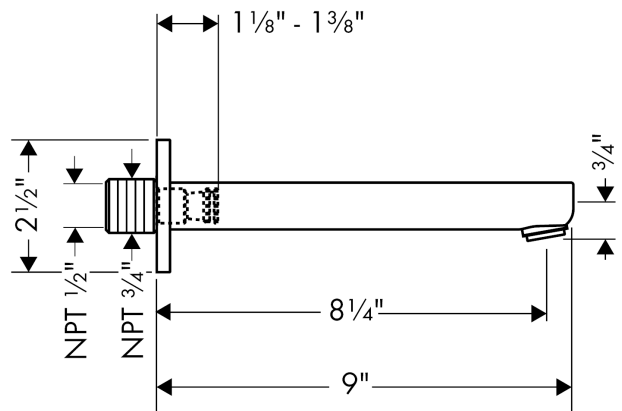

Metris S

Tub Spout 9"

Finishes : **brushed nickel** Part no. : **14421821**

Description

Features

- Solid brass

Item details

List Price \$ 301.00

Compliance

Product image

Scale drawing

Metris S

Tub Spout 9"

Finishes : **brushed nickel** Part no. : **14421821**

Exploded drawing

Year of production: >04/10

Metris S

Tub Spout 9"

Finishes : **brushed nickel** Part no. : **14421821**

Spare parts list

Year of production: >04/10

Pos.	Description	Part no.	Price	PU
1	connecting thread	95658001	-	1
2	O-ring 13x2	98128000	-	1
3	seal	97530000	-	1
4	hollow set screw M6x8	97810000	-	1
5	aerator M24x1 (25 l/min)	13914820	-	1