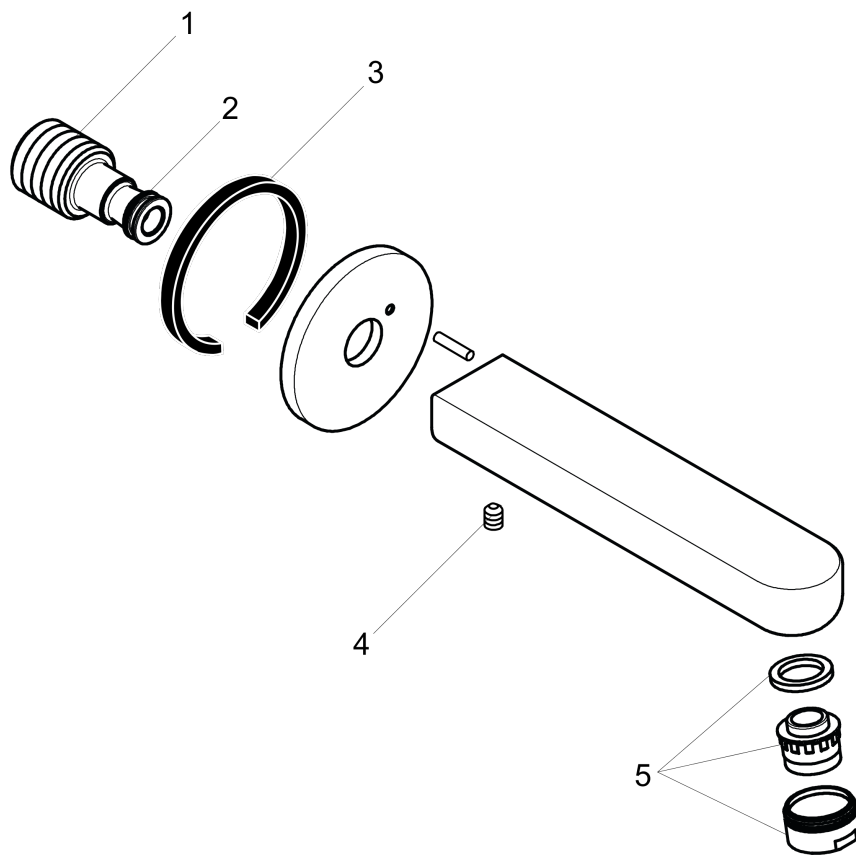

**Metris S**

**Tub Spout 9"**

Finishes : **chrome** Part no. : **14421001**

**Description**

**Features**

- Solid brass

**Item details**

List Price \$ 215.00

**Compliance**

**Product image**

**Scale drawing**

**Metris S**

**Tub Spout 9"**

Finishes : **chrome**    Part no. : **14421001**

**Exploded drawing**

Year of production: >12/07

**Metris S**

**Tub Spout 9"**

Finishes : **chrome**    Part no. : **14421001**

**Spare parts list**

Year of production: >12/07

Pos.	Description	Part no.	Price	PU
1	connecting thread	95658001	-	1
2	O-ring 13x2	98128000	-	1
3	seal	97530000	-	1
4	hollow set screw M6x8	97810000	-	1
5	aerator M24x1 (25 l/min)	13914000	-	1