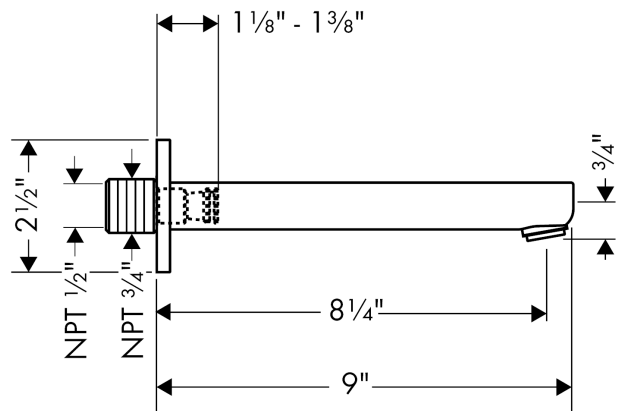

**Metris S**

**Tub Spout 9"**

Finishes : **chrome** Part no. : **14421001**

**Description**

**Features**

- Solid brass

**Item details**

List Price \$ 215.00

**Compliance**

**Product image**

**Scale drawing**

**Metris S**

**Tub Spout 9"**

Finishes : **chrome**    Part no. : **14421001**

**Exploded drawing**

Year of production: >12/07

**Metris S**

**Tub Spout 9"**

Finishes : **chrome**    Part no. : **14421001**

**Spare parts list**

Year of production: >12/07

Pos.	Description	Part no.	Price	PU
1	connecting thread	95658001	-	1
2	O-ring 13x2	98128000	-	1
3	seal	97530000	-	1
4	hollow set screw M6x8	97810000	-	1
5	aerator M24x1 (25 l/min)	13914000	-	1