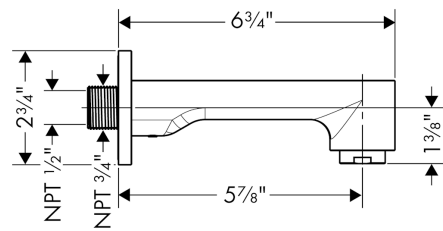

**Metris S**

**Tub Spout**

Finishes : **chrome** Part no. : **14413001**

**Description**

**Features**

- Solid brass

**Item details**

List Price \$ 174.00

**Compliance**

**Product image**

**Scale drawing**

**Metris S**

**Tub Spout**

Finishes : **chrome**    Part no. : **14413001**

**Exploded drawing**

Year of production: >06/07

**Metris S**

**Tub Spout**

Finishes : **chrome**    Part no. : **14413001**

**Spare parts list**

Year of production: >06/07

Pos.	Description	Part no.	Price	PU
1	connecting thread	96472001	-	1
2	O-ring 16x2,5	98134000	-	1
3	hollow set screw M6x8	97810000	-	1
4	aerator cpl.	97163000	-	1