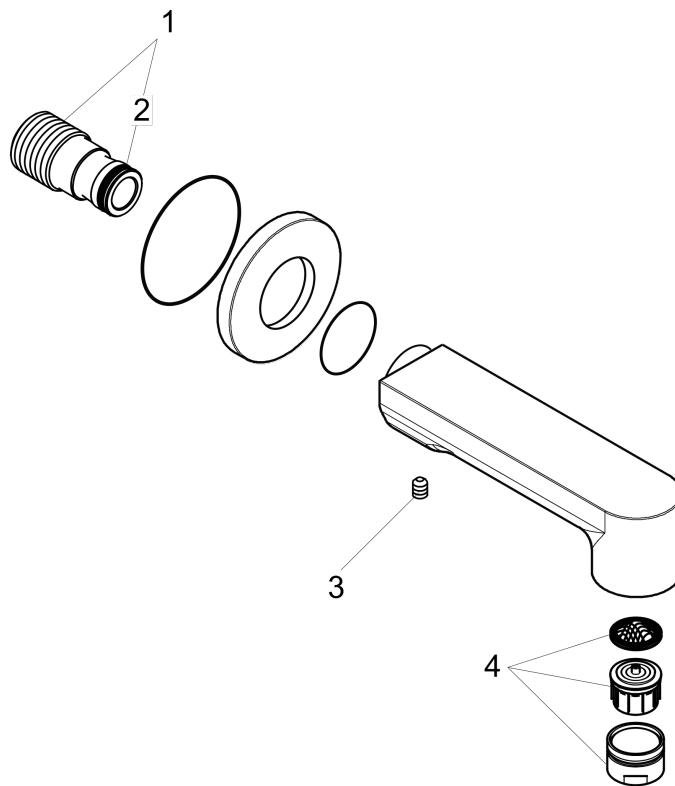

**Metris S**

**Tub Spout**

Finishes : **chrome** Part no. : **14413001**

**Description**

**Features**

- Solid brass

**Item details**

List Price \$ 174.00

**Compliance**

**Product image**

**Scale drawing**

**Metris S**

**Tub Spout**

Finishes : **chrome**    Part no. : **14413001**

**Exploded drawing**

Year of production: >06/07

**Metris S**

**Tub Spout**

Finishes : **chrome**    Part no. : **14413001**

**Spare parts list**

Year of production: >06/07

Pos.	Description	Part no.	Price	PU
1	connecting thread	96472001	-	1
2	O-ring 16x2,5	98134000	-	1
3	hollow set screw M6x8	97810000	-	1
4	aerator cpl.	97163000	-	1