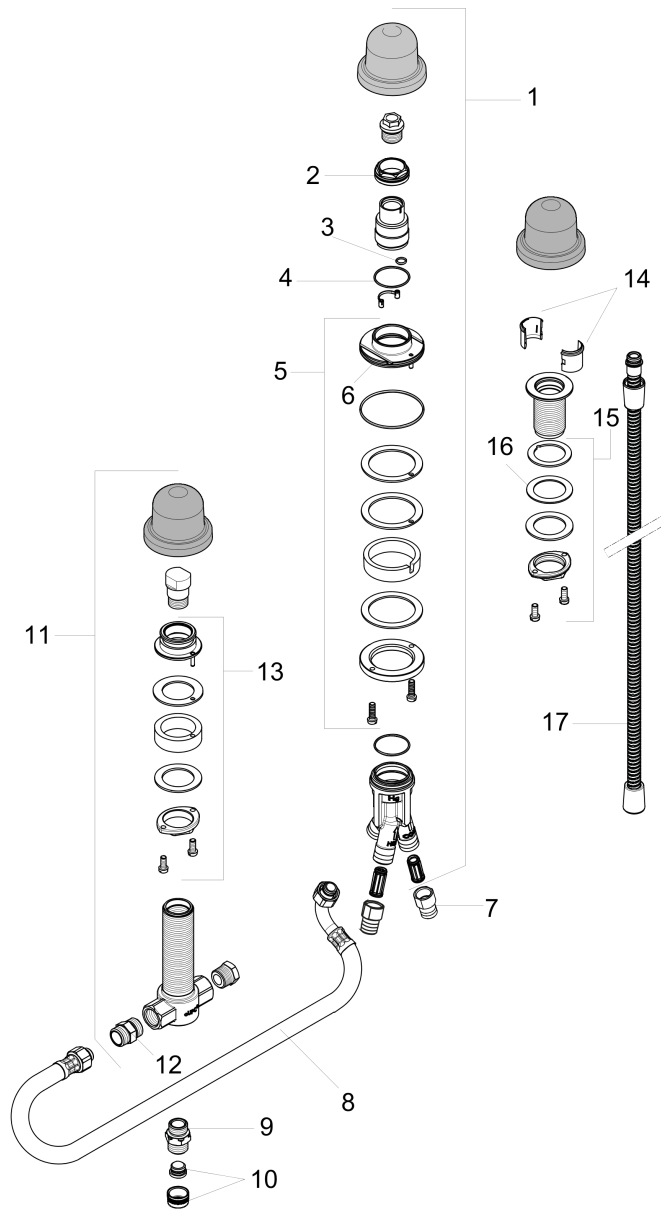

Rough, 3-Hole Roman Tub Set with Single Handle

Finishes : n.a. Part no. : 13439181

Description

Features

- Ceramic cartridge

Item details

List Price \$ 258.00

Compliance

Product image

Scale drawing

Rough, 3-Hole Roman Tub Set with Single Handle
 Finishes : n.a. Part no. : 13439181

Exploded drawing

Year of production: >01/18

Rough, 3-Hole Roman Tub Set with Single Handle

Finishes : n.a. Part no. : 13439181

Spare parts list

Year of production: >01/18

Pos.	Description	Part no.	Price	PU
1	stop valve cpl.	95809000	-	1
2	nut	97209000	-	1
3	O-ring 9x1,5	98117000	-	1
4	O-ring 35x1,5	92114000	-	1
5	fixing set	95808000	-	1
6	O-ring 62x2	92226000	-	1
7	adapter for body shower	88746000	-	1
8	connection hose 800 mm G½ x G½	25963000	-	1
9	O-ring 17x2,5	98387000	-	1
10	plug	97568000	-	1
11	selector housing	96125000	-	1
12	connecting thread	97719000	-	1
13	fixing set for 4 hole bath mixer spout	96080000	-	1
14	insert for shower holder	96942000	-	1
15	fixing set (Ø 32)	13961000	-	1
16	lever collar	97548000	-	1
17	shower hose	97161000	-	1
a	Secuflexbox	28389000	-	1