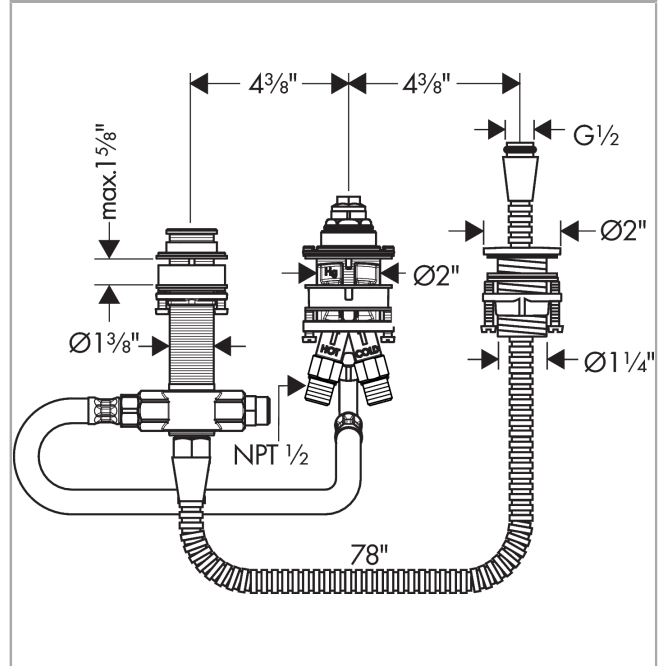

Rough, 3-Hole Roman Tub Set with Single Handle

Finishes : n.a. Part no. : 13439181

Description

Features

- Ceramic cartridge

Item details

List Price \$ 258.00

Compliance

Product image

Scale drawing

Rough, 3-Hole Roman Tub Set with Single Handle
 Finishes : n.a. Part no. : 13439181

Exploded drawing

Year of production: >01/18

Rough, 3-Hole Roman Tub Set with Single Handle

Finishes : n.a. Part no. : 13439181

Spare parts list

Year of production: >01/18

Pos.	Description	Part no.	Price	PU
1	stop valve cpl.	95809000	-	1
2	nut	97209000	-	1
3	O-ring 9x1,5	98117000	-	1
4	O-ring 35x1,5	92114000	-	1
5	fixing set	95808000	-	1
6	O-ring 62x2	92226000	-	1
7	adapter for body shower	88746000	-	1
8	connection hose 800 mm G½ x G½	25963000	-	1
9	O-ring 17x2,5	98387000	-	1
10	plug	97568000	-	1
11	selector housing	96125000	-	1
12	connecting thread	97719000	-	1
13	fixing set for 4 hole bath mixer spout	96080000	-	1
14	insert for shower holder	96942000	-	1
15	fixing set (Ø 32)	13961000	-	1
16	lever collar	97548000	-	1
17	shower hose	97161000	-	1
a	Secuflexbox	28389000	-	1