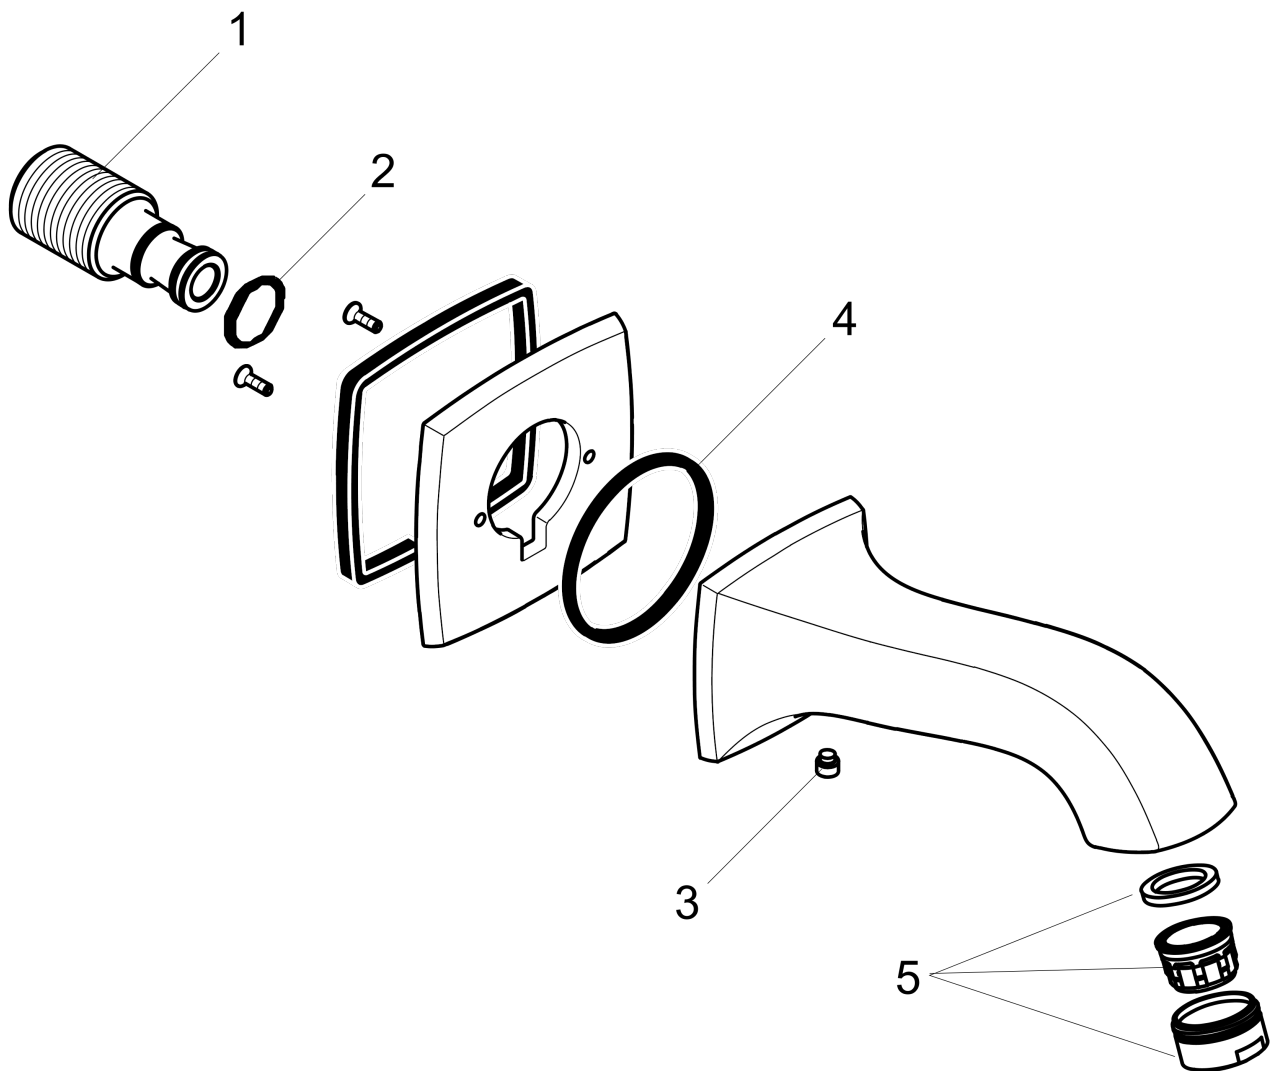

**Metropol Classic
Tub Spout**

Finishes : **brushed nickel** Part no. : **13425821**

Description

Features

- Solid brass

Item details

List Price \$ 212.00

Compliance

Product image

Scale drawing

**Metropol Classic
Tub Spout**

Finishes : **brushed nickel** Part no. : **13425821**

Exploded drawing

Year of production: >01/18

Metropol Classic

Tub Spout

Finishes : **brushed nickel** Part no. : **13425821**

Spare parts list

Year of production: >01/18

Pos.	Description	Part no.	Price	PU
1	connecting thread	95658001	-	1
2	O-ring 13x2	98128000	-	1
3	hollow set screw M6x6	97660000	-	1
4	O-ring 48x5	98174000	-	1
5	aerator M24x1 (30 l/min)	96512820	-	1