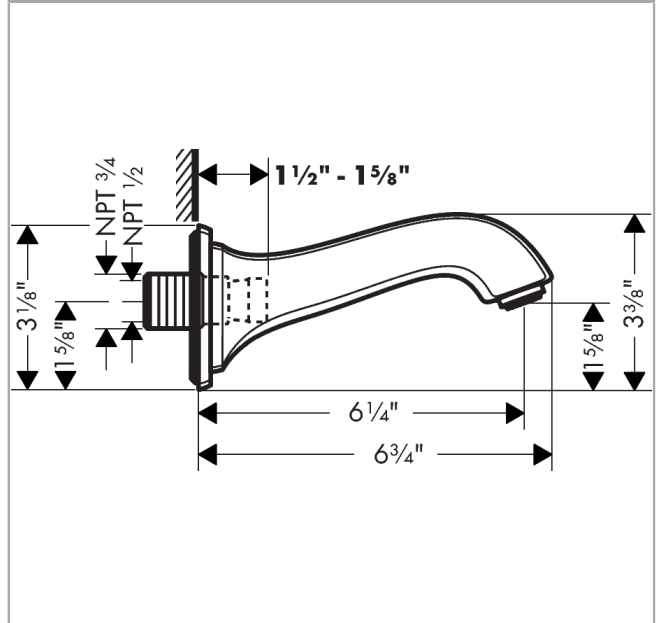

**Metropol Classic
Tub Spout**

Finishes : **brushed nickel** Part no. : **13425821**

Description

Features

- Solid brass

Item details

List Price \$ 212.00

Compliance

Product image

Scale drawing

**Metropol Classic
Tub Spout**

Finishes : **brushed nickel** Part no. : **13425821**

Exploded drawing

Year of production: >01/18

Metropol Classic

Tub Spout

Finishes : **brushed nickel** Part no. : **13425821**

Spare parts list

Year of production: >01/18

Pos.	Description	Part no.	Price	PU
1	connecting thread	95658001	-	1
2	O-ring 13x2	98128000	-	1
3	hollow set screw M6x6	97660000	-	1
4	O-ring 48x5	98174000	-	1
5	aerator M24x1 (30 l/min)	96512820	-	1