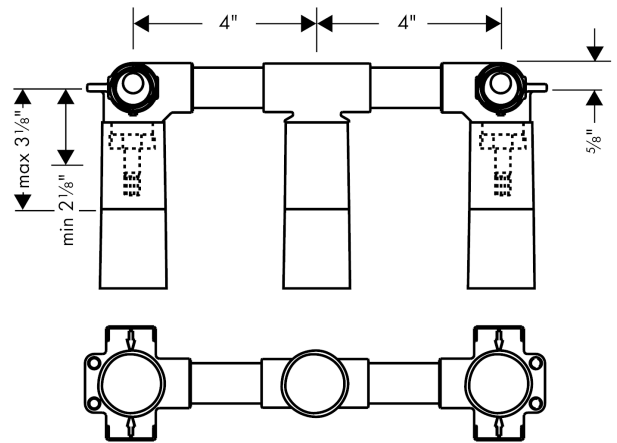

Rough, Wall-Mounted Widespread Faucet

Finishes : n.a. Part no. : 10303181

Description

Features

- Install valve above or below
- 1/2" NPT

Item details

List Price \$ 336.00

Compliance

Product image

Scale drawing

Rough, Wall-Mounted Widespread Faucet
 Finishes : n.a. Part no. : 10303181

Exploded drawing

Year of production: >04/01

Rough, Wall-Mounted Widespread Faucet

Finishes : n.a. Part no. : 10303181

Spare parts list

Year of production: >04/01

Pos.	Description	Part no.	Price	PU
1	shut off unit right closing	94009000	-	1
2	O-ring 18x2	98181000	-	1
3	extension 25 mm	96259000	-	1