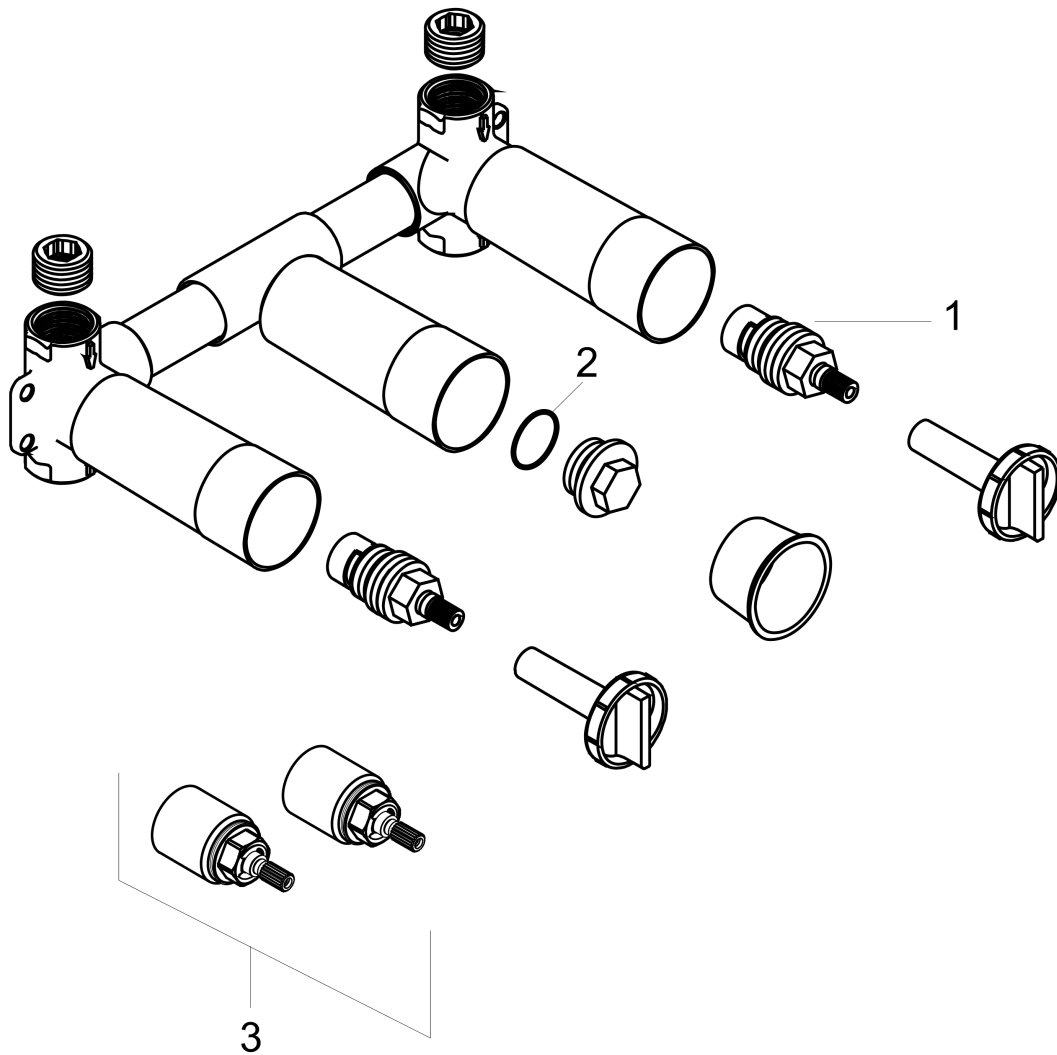

Rough, Wall-Mounted Widespread Faucet

Finishes : n.a. Part no. : 10303181

Description

Features

- Install valve above or below
- 1/2" NPT

Item details

List Price \$ 336.00

Compliance

Product image

Scale drawing

Rough, Wall-Mounted Widespread Faucet
 Finishes : n.a. Part no. : 10303181

Exploded drawing

Year of production: >04/01

Rough, Wall-Mounted Widespread Faucet

Finishes : n.a. Part no. : 10303181

Spare parts list

Year of production: >04/01

Pos.	Description	Part no.	Price	PU
1	shut off unit right closing	94009000	-	1
2	O-ring 18x2	98181000	-	1
3	extension 25 mm	96259000	-	1