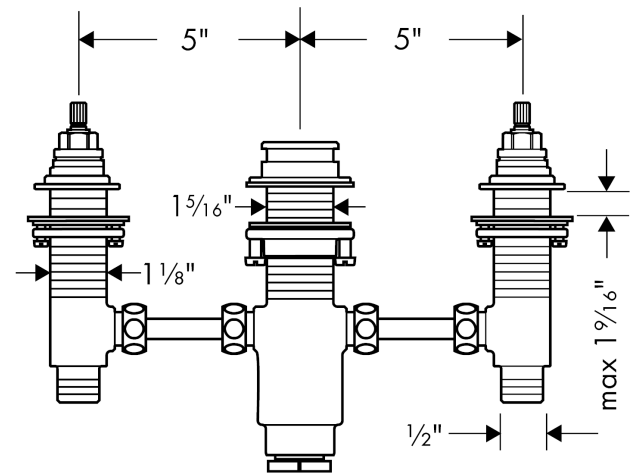

Rough, 3-Hole Roman Tub Set
 Finishes : n.a. Part no. : 06607000

Description

Features

- 1/2" NPT
- 90° ceramic valves

Item details

List Price \$ 258.00

Compliance

Product image

Scale drawing

Rough, 3-Hole Roman Tub Set
 Finishes : n.a. Part no. : 06607000

Exploded drawing

Year of production: >02/02

Rough, 3-Hole Roman Tub Set
 Finishes : n.a. Part no. : **06607000**

Spare parts list

Year of production: >02/02

Pos.	Description	Part no.	Price	PU
1	shut off unit right closing	94009000	-	1
2	shut off unit left closing	94008000	-	1
3	valve	88503000	-	1
4	fixing set for shut off unit	96078000	-	1
5	fixing set for 4 hole bath mixer spout	96080000	-	1
6	squeezing connection	88513000	-	1