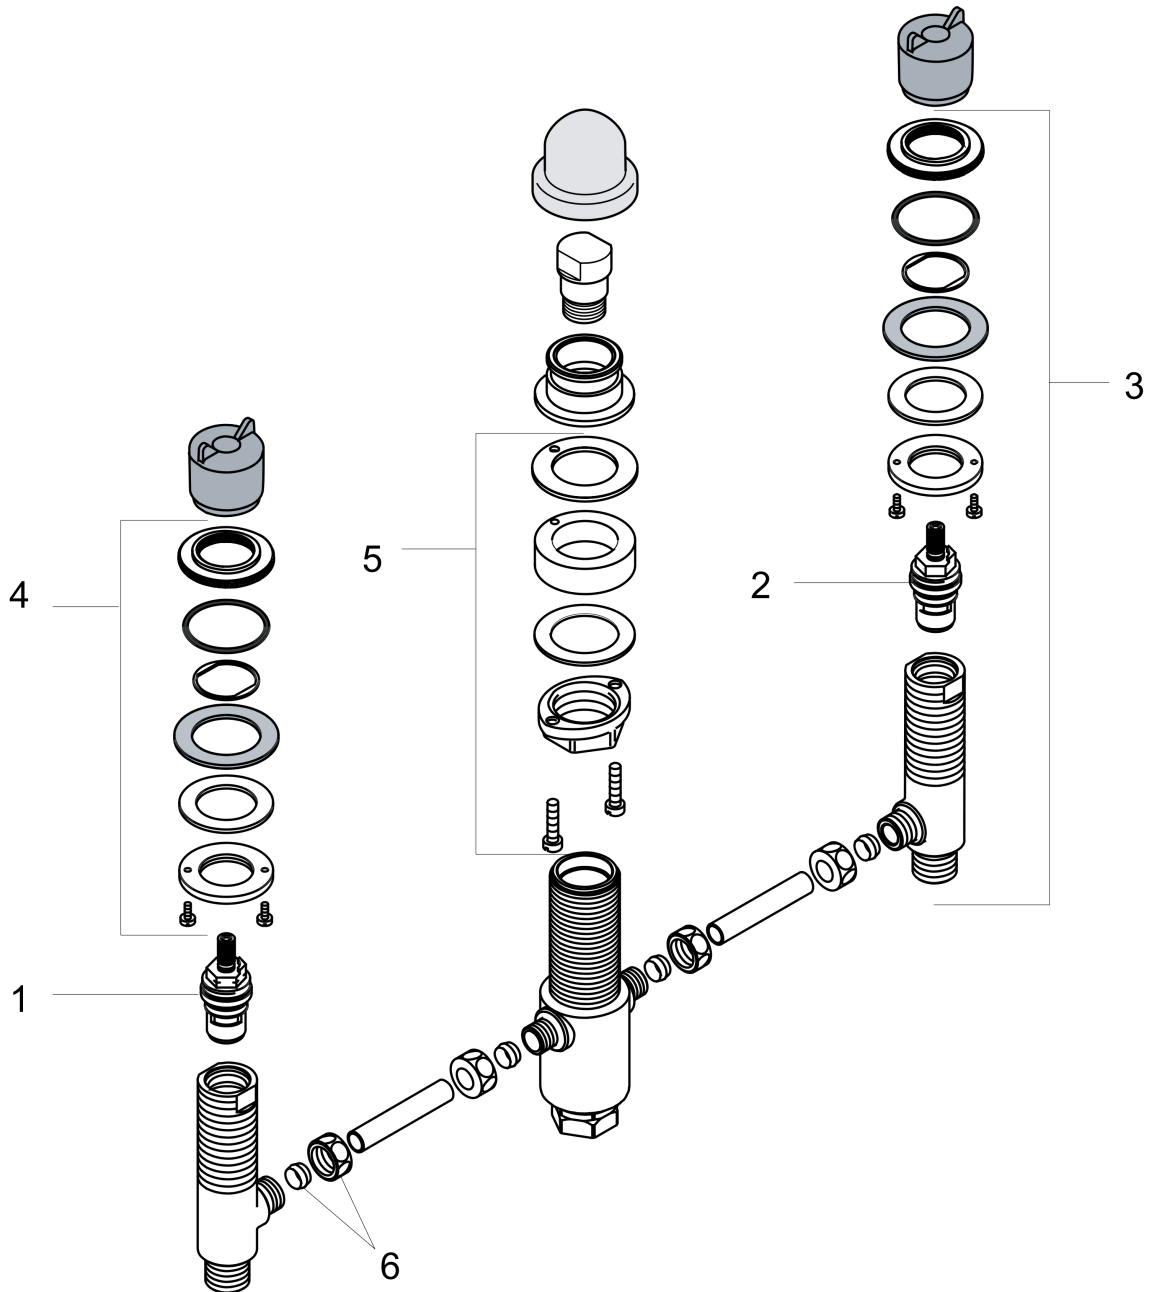

Rough, 3-Hole Roman Tub Set
 Finishes : n.a. Part no. : 06607000

Description

Features

- 1/2" NPT
- 90° ceramic valves

Item details

List Price \$ 258.00

Compliance

Product image

Scale drawing

Rough, 3-Hole Roman Tub Set
 Finishes : n.a. Part no. : 06607000

Exploded drawing

Year of production: >02/02

Rough, 3-Hole Roman Tub Set
 Finishes : n.a. Part no. : **06607000**

Spare parts list

Year of production: >02/02

Pos.	Description	Part no.	Price	PU
1	shut off unit right closing	94009000	-	1
2	shut off unit left closing	94008000	-	1
3	valve	88503000	-	1
4	fixing set for shut off unit	96078000	-	1
5	fixing set for 4 hole bath mixer spout	96080000	-	1
6	squeezing connection	88513000	-	1