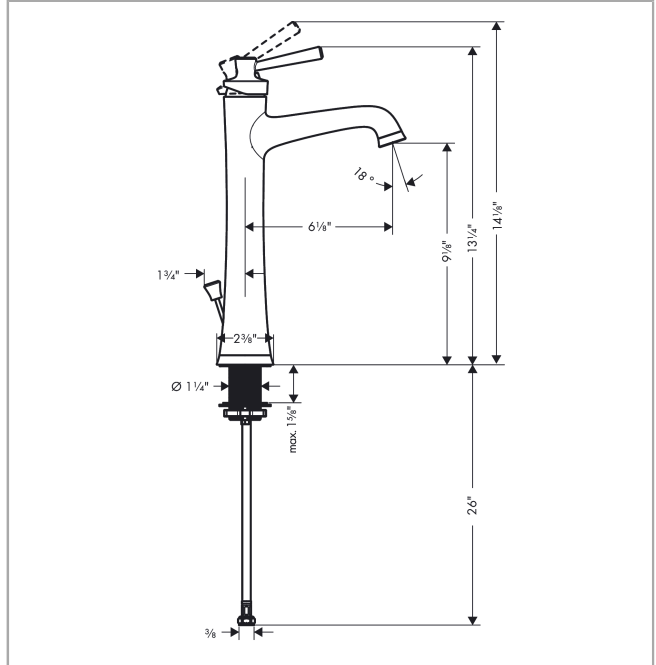

Joleena
Single-Hole Faucet 230 with Pop-Up Drain, 1.2 GPM
 Finishes : **matte black** Part no. : **04772670**

Description

Features

- Aerated spray
- Flow: 1.2 GPM (4.5 L/Min)
- Ceramic cartridge
- Includes pop-up drain

Item details

List Price \$ 467.00

Technology

Compliance

Product image

Scale drawing

Joleena
Single-Hole Faucet 230 with Pop-Up Drain, 1.2 GPM
 Finishes : **matte black** Part no. : **04772670**

Exploded drawing

Year of production: >01/20

Joleena
Single-Hole Faucet 230 with Pop-Up Drain, 1.2 GPM
 Finishes : **matte black** Part no. : **04772670**

Spare parts list

Year of production: >01/20

Pos.	Description	Part no.	Price	PU
1	handle	93534670	-	1
2	cartridge, assy	93268000	-	1
3	aerator M24x1 (4,5 l/min)	93531671	-	1
4	escutcheon	93530670	-	1
5	fixing set	93263000	-	1
6	connection hose 900 mm	93533001	-	1
7	pull rod	93529670	-	1