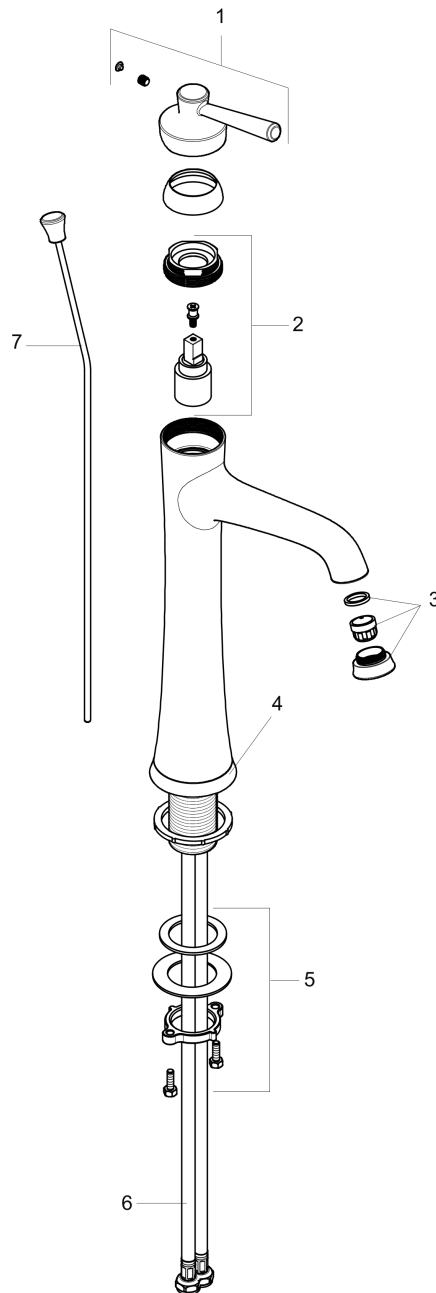

Joleena
Single-Hole Faucet 230 with Pop-Up Drain, 1.2 GPM
 Finishes : **matte black** Part no. : **04772670**

Description

Features

- Aerated spray
- Flow: 1.2 GPM (4.5 L/Min)
- Ceramic cartridge
- Includes pop-up drain

Item details

List Price \$ 467.00

Technology

Compliance

Product image

Scale drawing

Joleena
Single-Hole Faucet 230 with Pop-Up Drain, 1.2 GPM
 Finishes : **matte black** Part no. : **04772670**

Exploded drawing

Year of production: >01/20

Joleena
Single-Hole Faucet 230 with Pop-Up Drain, 1.2 GPM
 Finishes : **matte black** Part no. : **04772670**

Spare parts list

Year of production: >01/20

Pos.	Description	Part no.	Price	PU
1	handle	93534670	-	1
2	cartridge, assy	93268000	-	1
3	aerator M24x1 (4,5 l/min)	93531671	-	1
4	escutcheon	93530670	-	1
5	fixing set	93263000	-	1
6	connection hose 900 mm	93533001	-	1
7	pull rod	93529670	-	1