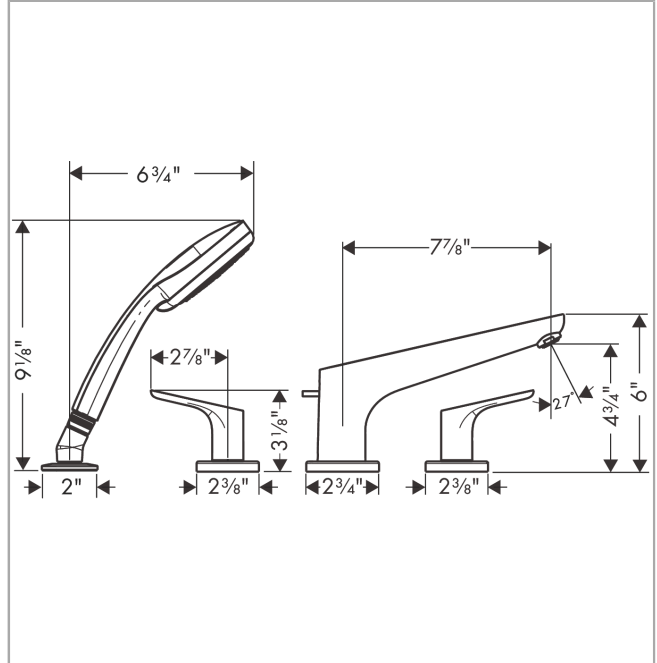

**Focus**

**4-Hole Roman Tub Set Trim with 1.8 GPM Handshower**

Finishes : **chrome** Part no. : **04766000**

**Description**

**Features**

- consists of: 4-Hole Roman tub filler trim, Handshower, Handshower holder
- 90° ceramic valves
- Integrated double backflow prevention

**Item details**

List Price \$ 656.00

**Technology**

**Compliance**

**Product image**

**Scale drawing**

**Focus**  
**4-Hole Roman Tub Set Trim with 1.8 GPM Handshower**  
 Finishes : **chrome** Part no. : **04766000**

Exploded drawing

Year of production: >01/19

**Focus****4-Hole Roman Tub Set Trim with 1.8 GPM Handshower**Finishes : **chrome** Part no. : **04766000****Spare parts list**

Year of production: &gt;01/19

Pos.	Description	Part no.	Price	PU
1	diverter knob	98607000	-	1
2	aerator M24x1 (25 l/min)	13914000	-	1
3	escutcheon Ø 70 mm	97779000	-	1
4	spout cpl.	95941000	-	1
5	selector assy	96775000	-	1
6	handle	95929000	-	1
7	handle fixing set	94184000	-	1
8	escutcheon	31098000	-	1
9	handshower	04752000	-	1
10	washer	88651000	-	1
11	hollow set screw M6x6	97660000	-	1
12	shower holder	28071000	-	1
13	set of non return valves DW 15	94074000	-	1
14	escutcheon Ø 52 mm	97159000	-	1
a	set of color-rings cold / hot water	95819000	-	1