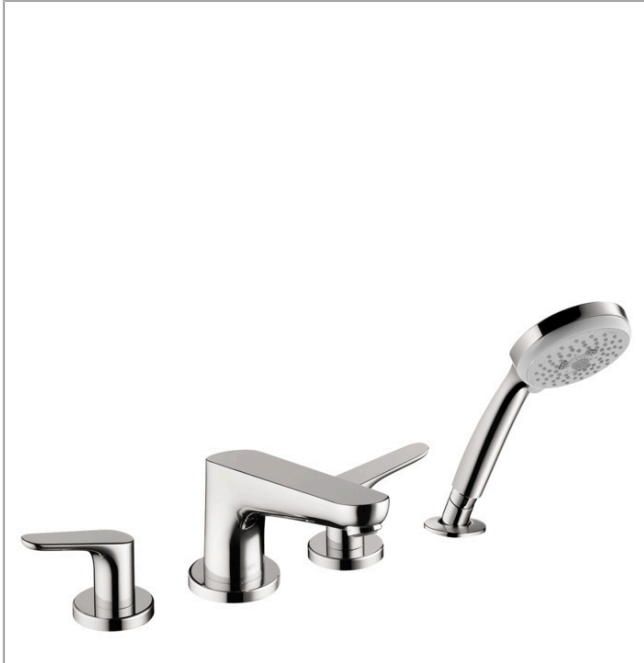

**Focus**

**4-Hole Roman Tub Set Trim with 1.8 GPM Handshower**

Finishes : **chrome** Part no. : **04766000**

**Description**

**Features**

- consists of: 4-Hole Roman tub filler trim, Handshower, Handshower holder
- 90° ceramic valves
- Integrated double backflow prevention

**Item details**

List Price \$ 656.00

**Technology**

**Compliance**

**Product image**

**Scale drawing**

**Focus**  
**4-Hole Roman Tub Set Trim with 1.8 GPM Handshower**  
 Finishes : **chrome** Part no. : **04766000**

Exploded drawing

Year of production: >01/19

**Focus****4-Hole Roman Tub Set Trim with 1.8 GPM Handshower**Finishes : **chrome** Part no. : **04766000****Spare parts list**

Year of production: &gt;01/19

Pos.	Description	Part no.	Price	PU
1	diverter knob	98607000	-	1
2	aerator M24x1 (25 l/min)	13914000	-	1
3	escutcheon Ø 70 mm	97779000	-	1
4	spout cpl.	95941000	-	1
5	selector assy	96775000	-	1
6	handle	95929000	-	1
7	handle fixing set	94184000	-	1
8	escutcheon	31098000	-	1
9	handshower	04752000	-	1
10	washer	88651000	-	1
11	hollow set screw M6x6	97660000	-	1
12	shower holder	28071000	-	1
13	set of non return valves DW 15	94074000	-	1
14	escutcheon Ø 52 mm	97159000	-	1
a	set of color-rings cold / hot water	95819000	-	1