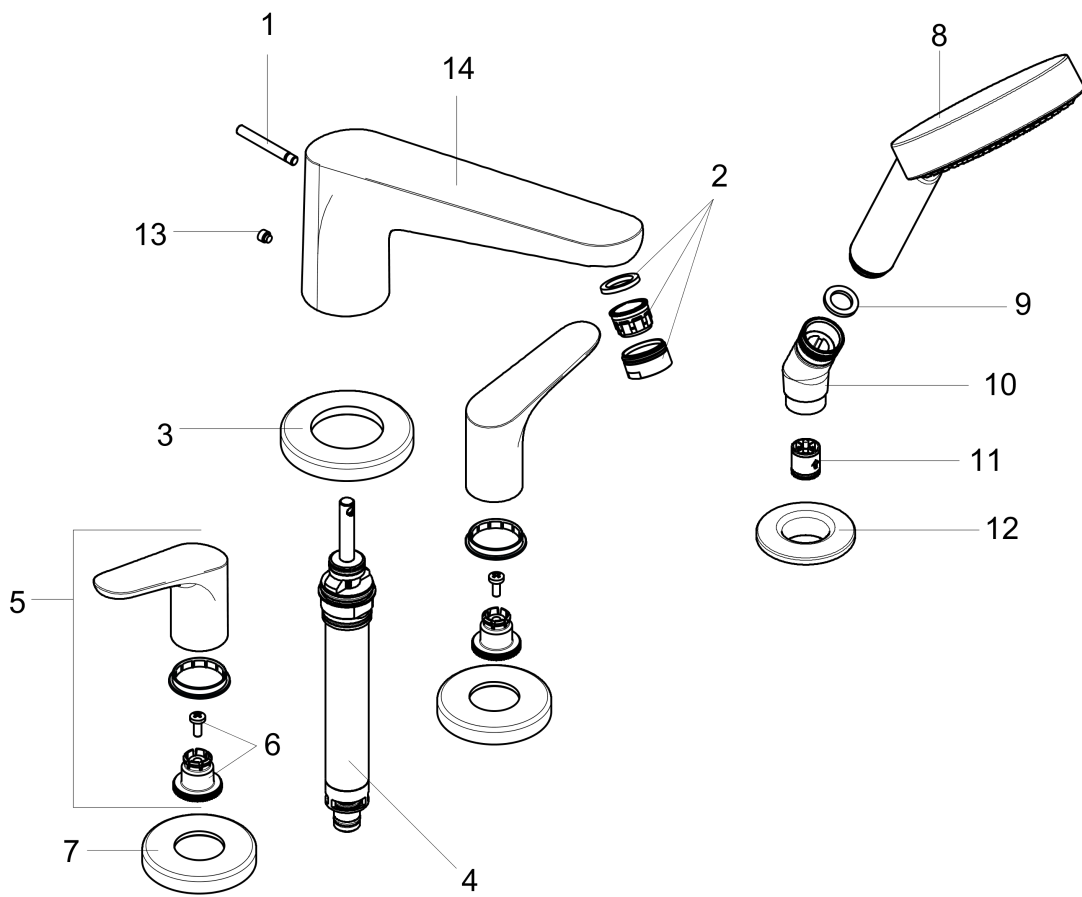

**Focus**

**4-Hole Roman Tub Set Trim with 1.8 GPM Handshower**

Finishes : **chrome** Part no. : **04766000**

**Description**

**Features**

- consists of: 4-Hole Roman tub filler trim, Handshower, Handshower holder
- 90° ceramic valves
- Integrated double backflow prevention

**Item details**

List Price \$ 656.00

**Technology**

**Compliance**

**Product image**

**Scale drawing**

**Focus**  
**4-Hole Roman Tub Set Trim with 1.8 GPM Handshower**  
 Finishes : **chrome** Part no. : **04766000**

Exploded drawing

Year of production: >01/19

**Focus****4-Hole Roman Tub Set Trim with 1.8 GPM Handshower**Finishes : **chrome** Part no. : **04766000****Spare parts list**

Year of production: &gt;01/19

Pos.	Description	Part no.	Price	PU
1	diverter knob	98607000	-	1
2	aerator M24x1 (25 l/min)	13914000	-	1
3	escutcheon Ø 70 mm	97779000	-	1
4	spout cpl.	95941000	-	1
5	selector assy	96775000	-	1
6	handle	95929000	-	1
7	handle fixing set	94184000	-	1
8	escutcheon	31098000	-	1
9	handshower	04752000	-	1
10	washer	88651000	-	1
11	hollow set screw M6x6	97660000	-	1
12	shower holder	28071000	-	1
13	set of non return valves DW 15	94074000	-	1
14	escutcheon Ø 52 mm	97159000	-	1
a	set of color-rings cold / hot water	95819000	-	1