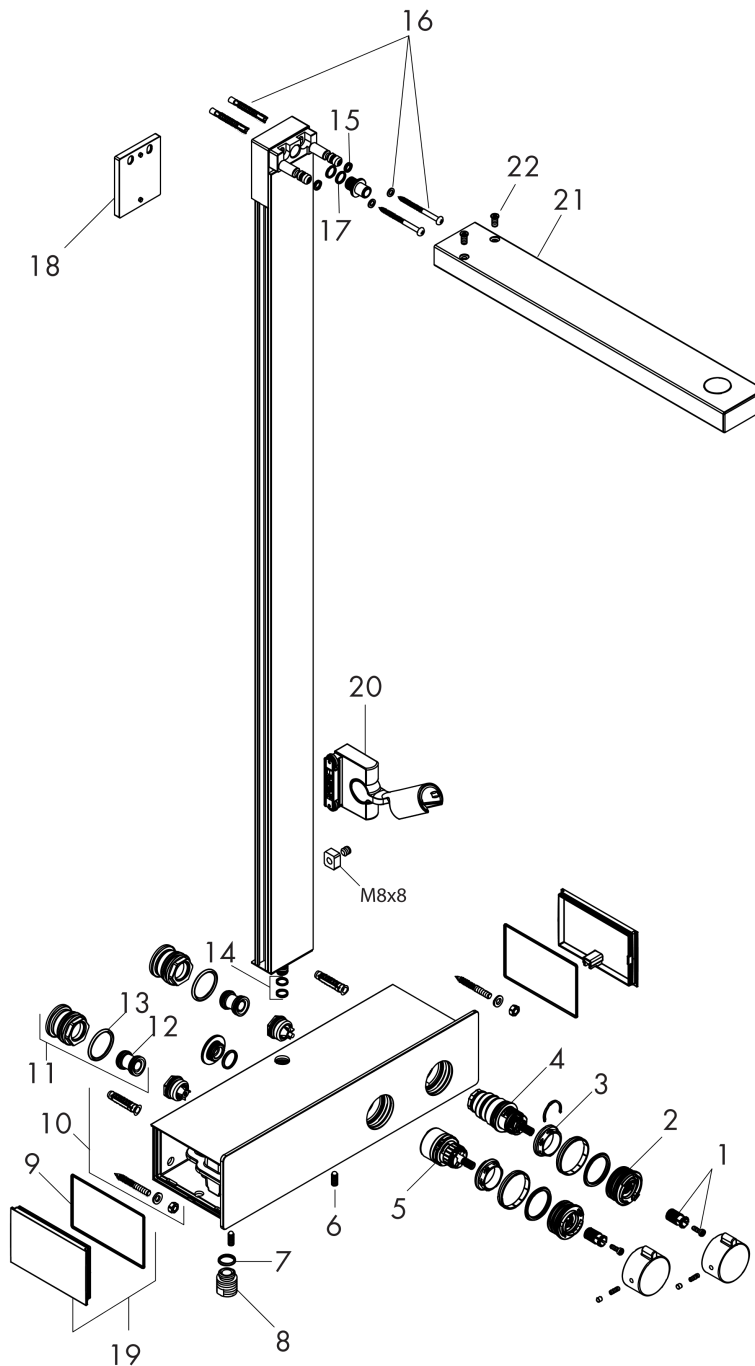

Raindance E
Showerpipe without Shower Components
 Finishes : **chrome** Part no. : **04732000**

Description

Features

- consists of: Thermostatic shower mixer, Slider
- Outlets may not be operated simultaneously
- Anti-scald 100° safety stop
- Integrated volume control/diverter for 2 functions
- Exposed installation
- Thermostatic cartridge
- Showerhead, handshower, and hose must be ordered separately

Item details

List Price \$ 899.00

Compliance

Product image

Scale drawing

Raindance E
Showerpipe without Shower Components
 Finishes : **chrome** Part no. : **04732000**

Exploded drawing

Year of production: >03/18

Raindance E
Showerpipe without Shower Components
 Finishes : **chrome** Part no. : **04732000**

Spare parts list

Year of production: >03/18

Pos.	Description	Part no.	Price	PU
1	handle fixing set	93228000	-	1
2	safety set	93229000	-	1
3	nut	98913000	-	1
4	thermostat cartridge	98282001	-	1
5	shut off unit with selector	98283000	-	1
6	hollow set screw M6x16 including o-ring 29x3	98372000	-	1
7	O-ring 14x2	98129000	-	1
8	connecting thread	95392000	-	1
9	O-ring 76x2,5	98431000	-	1
10	mounting kit	98744000	-	1
11	set of S-unions	95772001	-	1
12	noise reduction	96429000	-	1
13	O-ring 29x3	98371000	-	1
14	O-ring 9x1,5	98117000	-	1
15	O-ring 6x2	98458000	-	1
16	mounting set	96179000	-	1
17	O-ring 10x1,5	98123000	-	1
18	tile-matching-disk	93146000	-	1
19	cover	93225000	-	1
20	support, assy	93100000	-	1
21	shower arm	93221000	-	1
22	screw	93431000	-	1