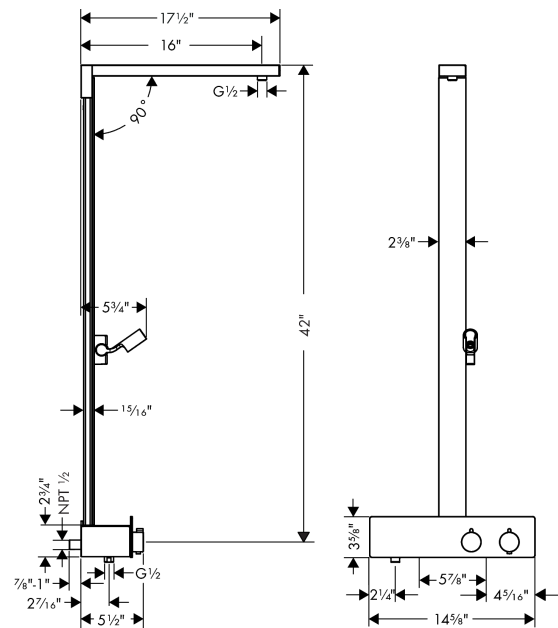

Raindance E
Showerpipe without Shower Components
 Finishes : **chrome** Part no. : **04732000**

Description

Features

- consists of: Thermostatic shower mixer, Slider
- Outlets may not be operated simultaneously
- Anti-scald 100° safety stop
- Integrated volume control/diverter for 2 functions
- Exposed installation
- Thermostatic cartridge
- Showerhead, handshower, and hose must be ordered separately

Item details

List Price \$ 899.00

Compliance

Product image

Scale drawing

Raindance E
Showerpipe without Shower Components
 Finishes : **chrome** Part no. : **04732000**

Exploded drawing

Year of production: >03/18

Raindance E
Showerpipe without Shower Components
 Finishes : **chrome** Part no. : **04732000**

Spare parts list

Year of production: >03/18

Pos.	Description	Part no.	Price	PU
1	handle fixing set	93228000	-	1
2	safety set	93229000	-	1
3	nut	98913000	-	1
4	thermostat cartridge	98282001	-	1
5	shut off unit with selector	98283000	-	1
6	hollow set screw M6x16 including o-ring 29x3	98372000	-	1
7	O-ring 14x2	98129000	-	1
8	connecting thread	95392000	-	1
9	O-ring 76x2,5	98431000	-	1
10	mounting kit	98744000	-	1
11	set of S-unions	95772001	-	1
12	noise reduction	96429000	-	1
13	O-ring 29x3	98371000	-	1
14	O-ring 9x1,5	98117000	-	1
15	O-ring 6x2	98458000	-	1
16	mounting set	96179000	-	1
17	O-ring 10x1,5	98123000	-	1
18	tile-matching-disk	93146000	-	1
19	cover	93225000	-	1
20	support, assy	93100000	-	1
21	shower arm	93221000	-	1
22	screw	93431000	-	1