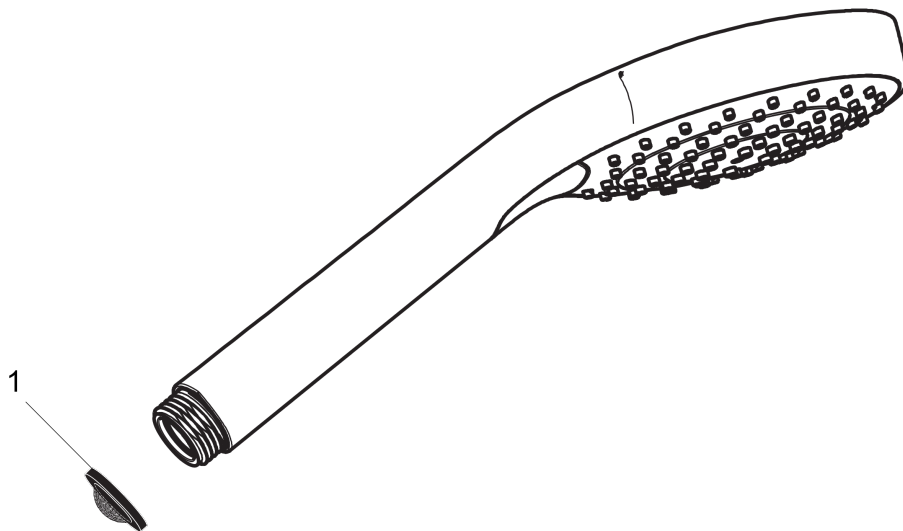

Croma Select E
Handshower 110 Vario-Jet, 2.0 GPM
 Finishes : **white/chrome** Part no. : **04726000**

Description

Features

- Select button for comfortable alternation of spray modes
- 79 no-clog spray channels
- Spray modes: Vario-Jet (spray zones of variable intensity)
- Flow: 2.0 GPM (7.6 L/Min)
- Easy-to-clean white spray face

Item details

List Price \$ 139.00

Technology

Compliance

Product image

Scale drawing

Croma Select E
Handshower 110 Vario-Jet, 2.0 GPM
Finishes : **white/chrome** Part no. : **04726000**

Exploded drawing

Year of production: >01/18

Croma Select E
Handshower 110 Vario-Jet, 2.0 GPM
 Finishes : **white/chrome** Part no. : **04726000**

Spare parts list

Year of production: >01/18

Pos.	Description	Part no.	Price	PU
1	filter packing	94246000	-	1