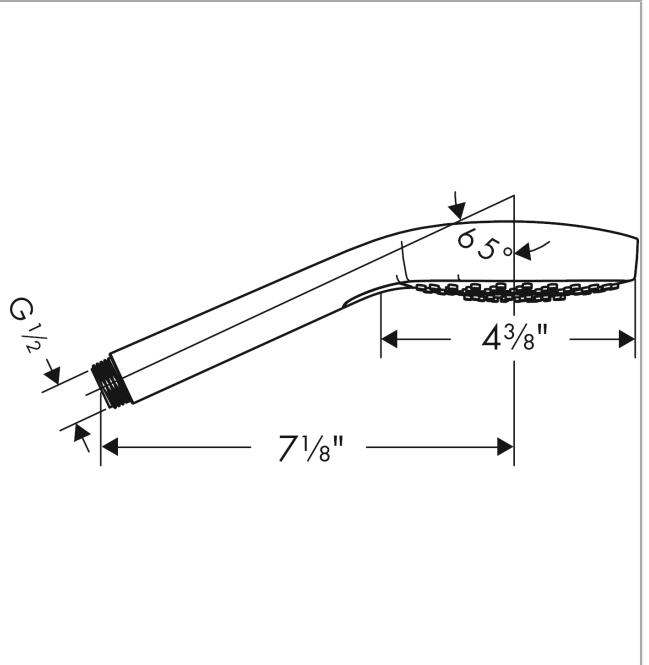

Croma Select E
Handshower 110 Vario-Jet, 2.0 GPM
 Finishes : **white/chrome** Part no. : **04726000**

Description

Features

- Select button for comfortable alternation of spray modes
- 79 no-clog spray channels
- Spray modes: Vario-Jet (spray zones of variable intensity)
- Flow: 2.0 GPM (7.6 L/Min)
- Easy-to-clean white spray face

Item details

List Price \$ 139.00

Technology

Compliance

Product image

Scale drawing

Croma Select E
Handshower 110 Vario-Jet, 2.0 GPM
Finishes : **white/chrome** Part no. : **04726000**

Exploded drawing

Year of production: >01/18

Croma Select E
Handshower 110 Vario-Jet, 2.0 GPM
 Finishes : **white/chrome** Part no. : **04726000**

Spare parts list

Year of production: >01/18

Pos.	Description	Part no.	Price	PU
1	filter packing	94246000	-	1