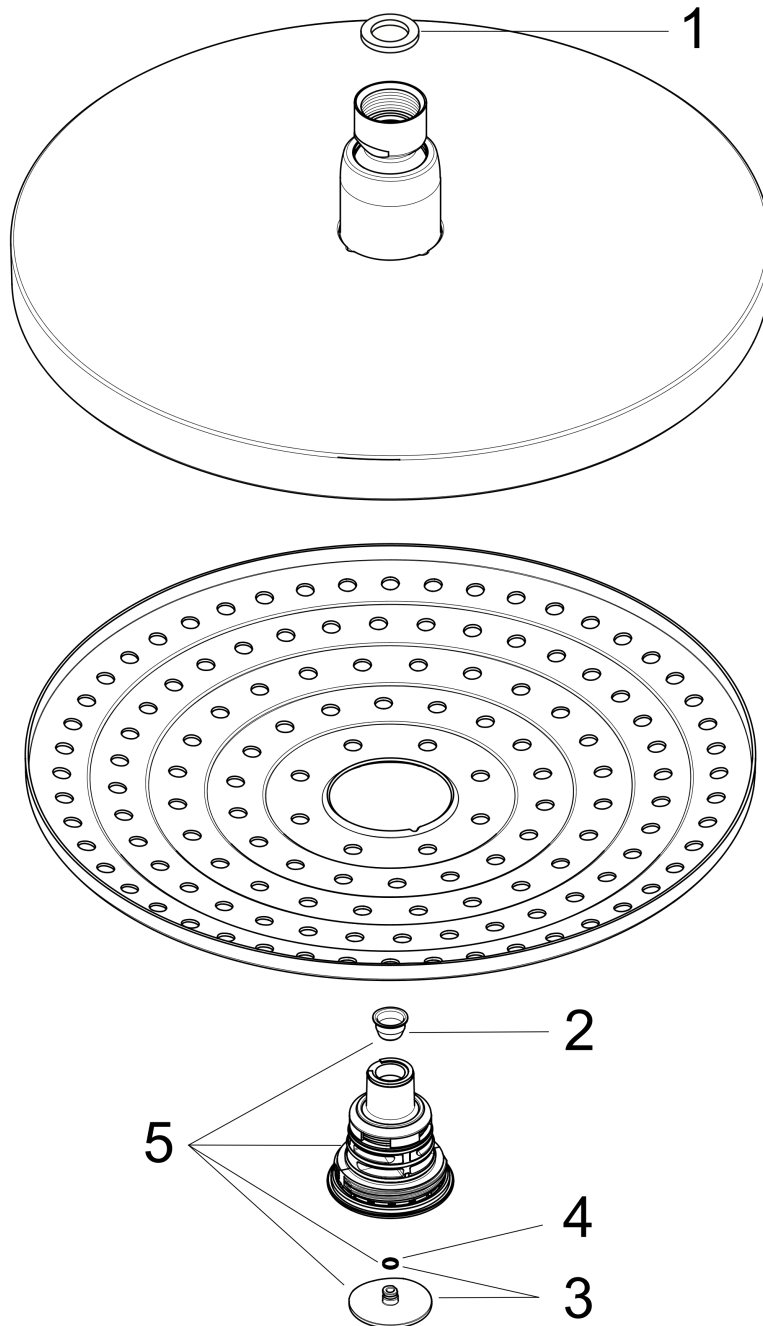

**Raindance Select S
Showerhead 240 2-Jet, 1.8 GPM**

Finishes : **brushed nickel** Part no. : **04720820**

Description

Features

- 134 no-clog spray channels
- Spray modes: RainAir, Rain
- Flow: 1.8 GPM (6.8 L/Min)
- Select button for comfortable alternation of spray modes
- Fully-finished matching spray face
- Spray face removable for cleaning

Item details

List Price \$ 700.00

Technology

Compliance

Product image

Scale drawing

Raindance Select S
Showerhead 240 2-Jet, 1.8 GPM
Finishes : **brushed nickel** Part no. : **04720820**

Exploded drawing

Year of production: >01/18

Raindance Select S
Showerhead 240 2-Jet, 1.8 GPM
 Finishes : **brushed nickel** Part no. : **04720820**

Spare parts list

Year of production: >01/18

Pos.	Description	Part no.	Price	PU
1	seal	98058000	-	1
2	filter	97735000	-	1
3	cover	98344000	-	1
4	O-ring 3x1	98384000	-	1
5	selector assy	93092000	-	1