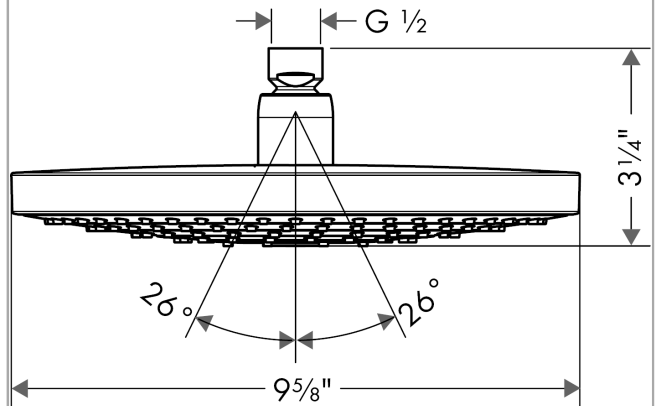

**Raindance Select S
Showerhead 240 2-Jet, 1.8 GPM**

Finishes : **brushed nickel** Part no. : **04720820**

Description

Features

- 134 no-clog spray channels
- Spray modes: RainAir, Rain
- Flow: 1.8 GPM (6.8 L/Min)
- Select button for comfortable alternation of spray modes
- Fully-finished matching spray face
- Spray face removable for cleaning

Item details

List Price \$ 700.00

Technology

Compliance

Product image

Scale drawing

Raindance Select S
Showerhead 240 2-Jet, 1.8 GPM
Finishes : **brushed nickel** Part no. : **04720820**

Exploded drawing

Year of production: >01/18

Raindance Select S
Showerhead 240 2-Jet, 1.8 GPM
 Finishes : **brushed nickel** Part no. : **04720820**

Spare parts list

Year of production: >01/18

Pos.	Description	Part no.	Price	PU
1	seal	98058000	-	1
2	filter	97735000	-	1
3	cover	98344000	-	1
4	O-ring 3x1	98384000	-	1
5	selector assy	93092000	-	1